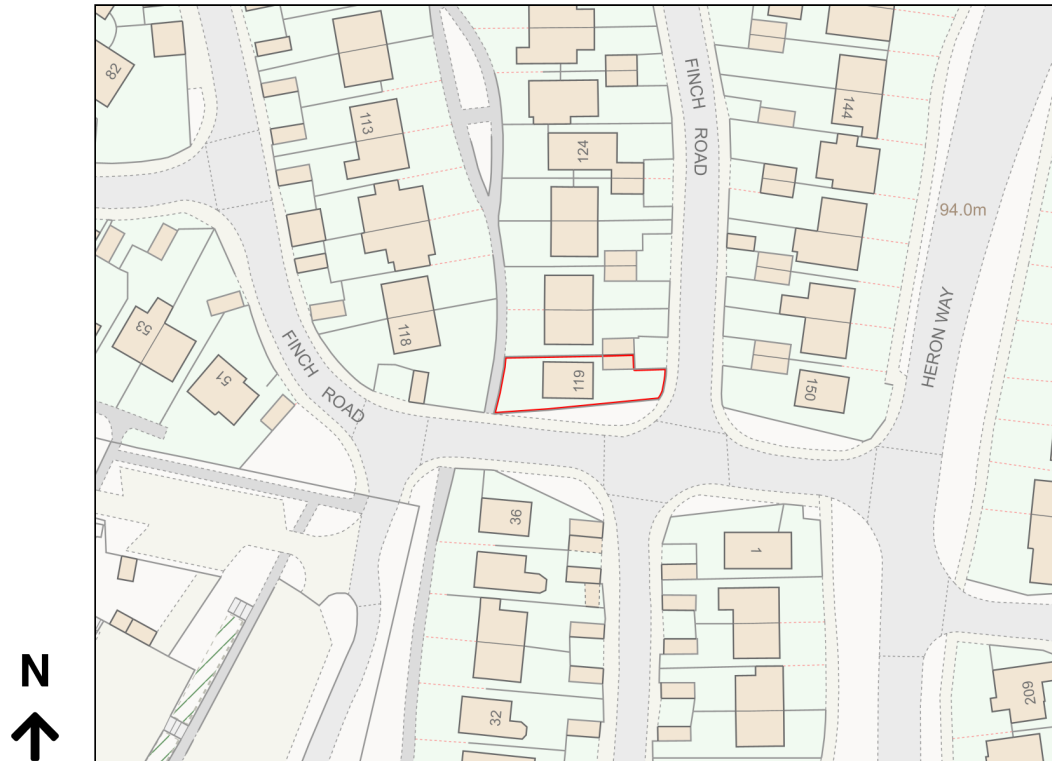

Location Plan

Site Address: 119, Finch Road, Chipping Sodbury, BS37 6JB

Date Produced: 20-Mar-2024

Scale: 1:1250 @A4

Planning Portal Reference: PP-12909903v1