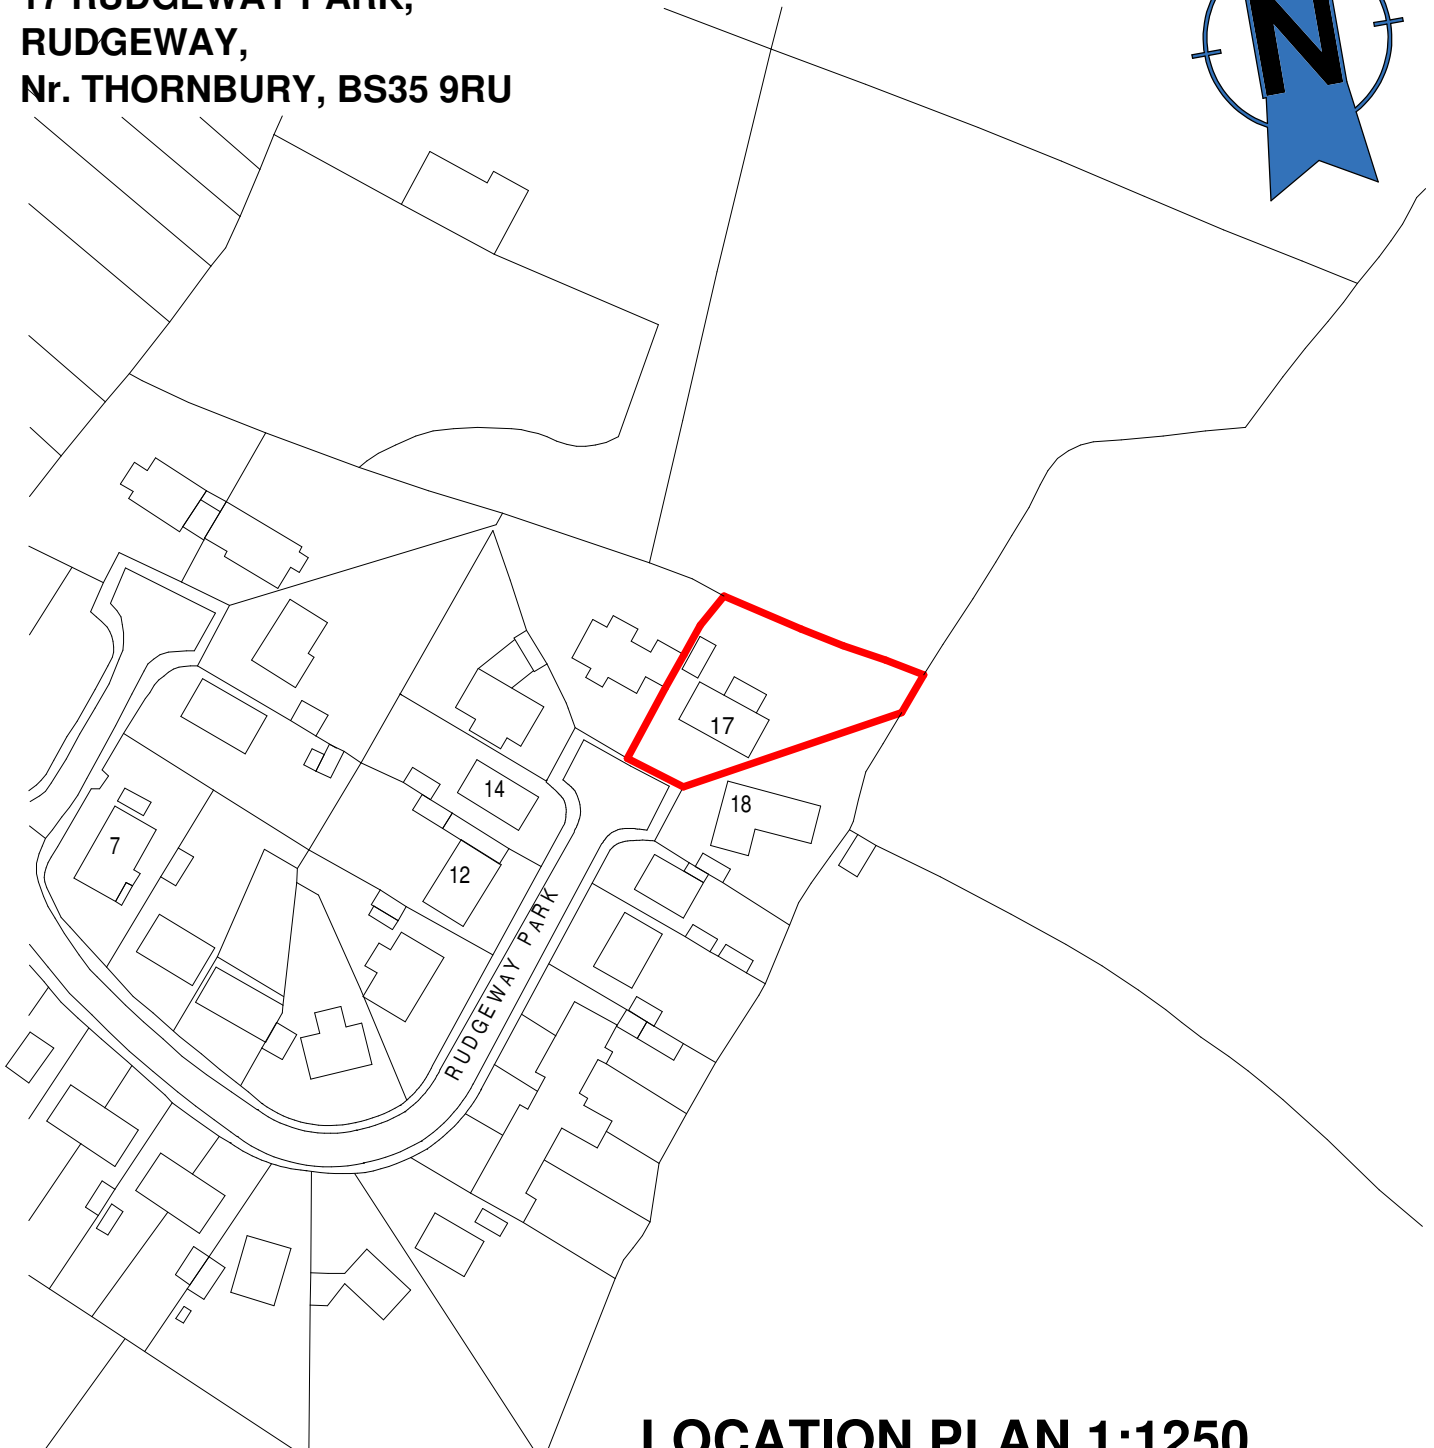

CLIENT:

Mr. & Mrs. M.JOHNSON

PROJECT:

17 RUDGEWAY PARK,
RUDGEWAY,
Nr. THORNBURY, BS35 9RU

LOCATION PLAN 1:1250

SCALE 1:1250 @ A4

0 10 20 30 40 50m

R & J CONSULTANTS