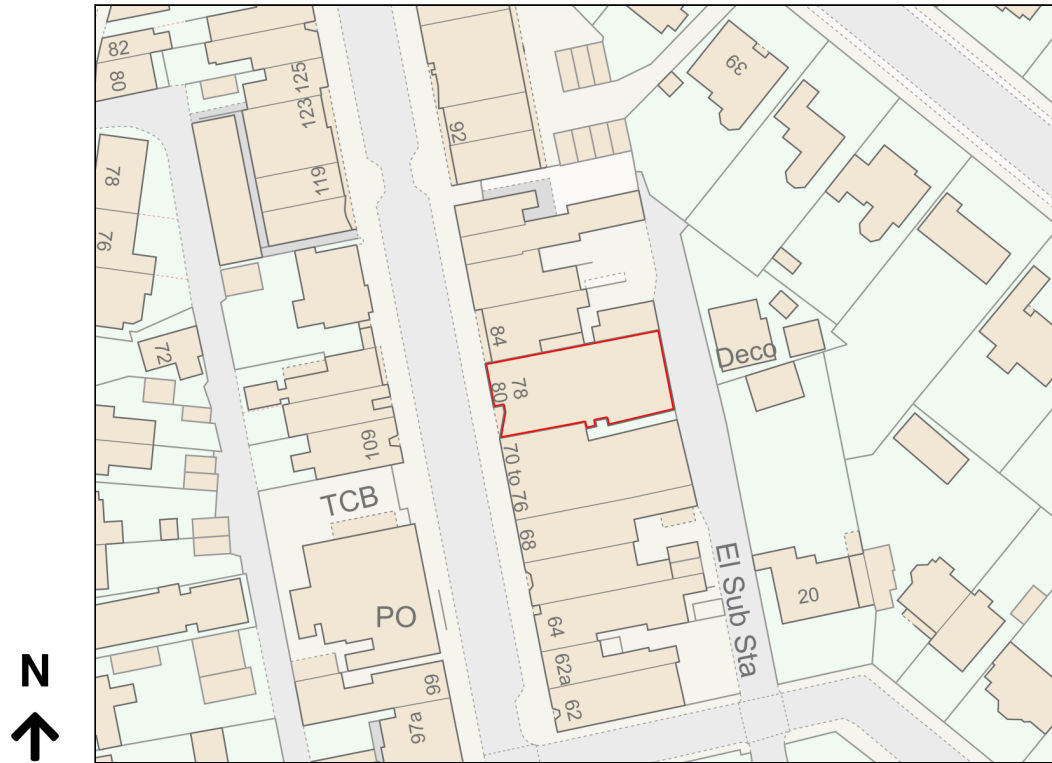

# Location Plan

Site Address: 78-80, Connaught Avenue, Frinton On Sea, CO13 9PT

Date Produced: 21-Mar-2024

Scale: 1:1250 @A4

Planning Portal Reference: PP-12870581v2