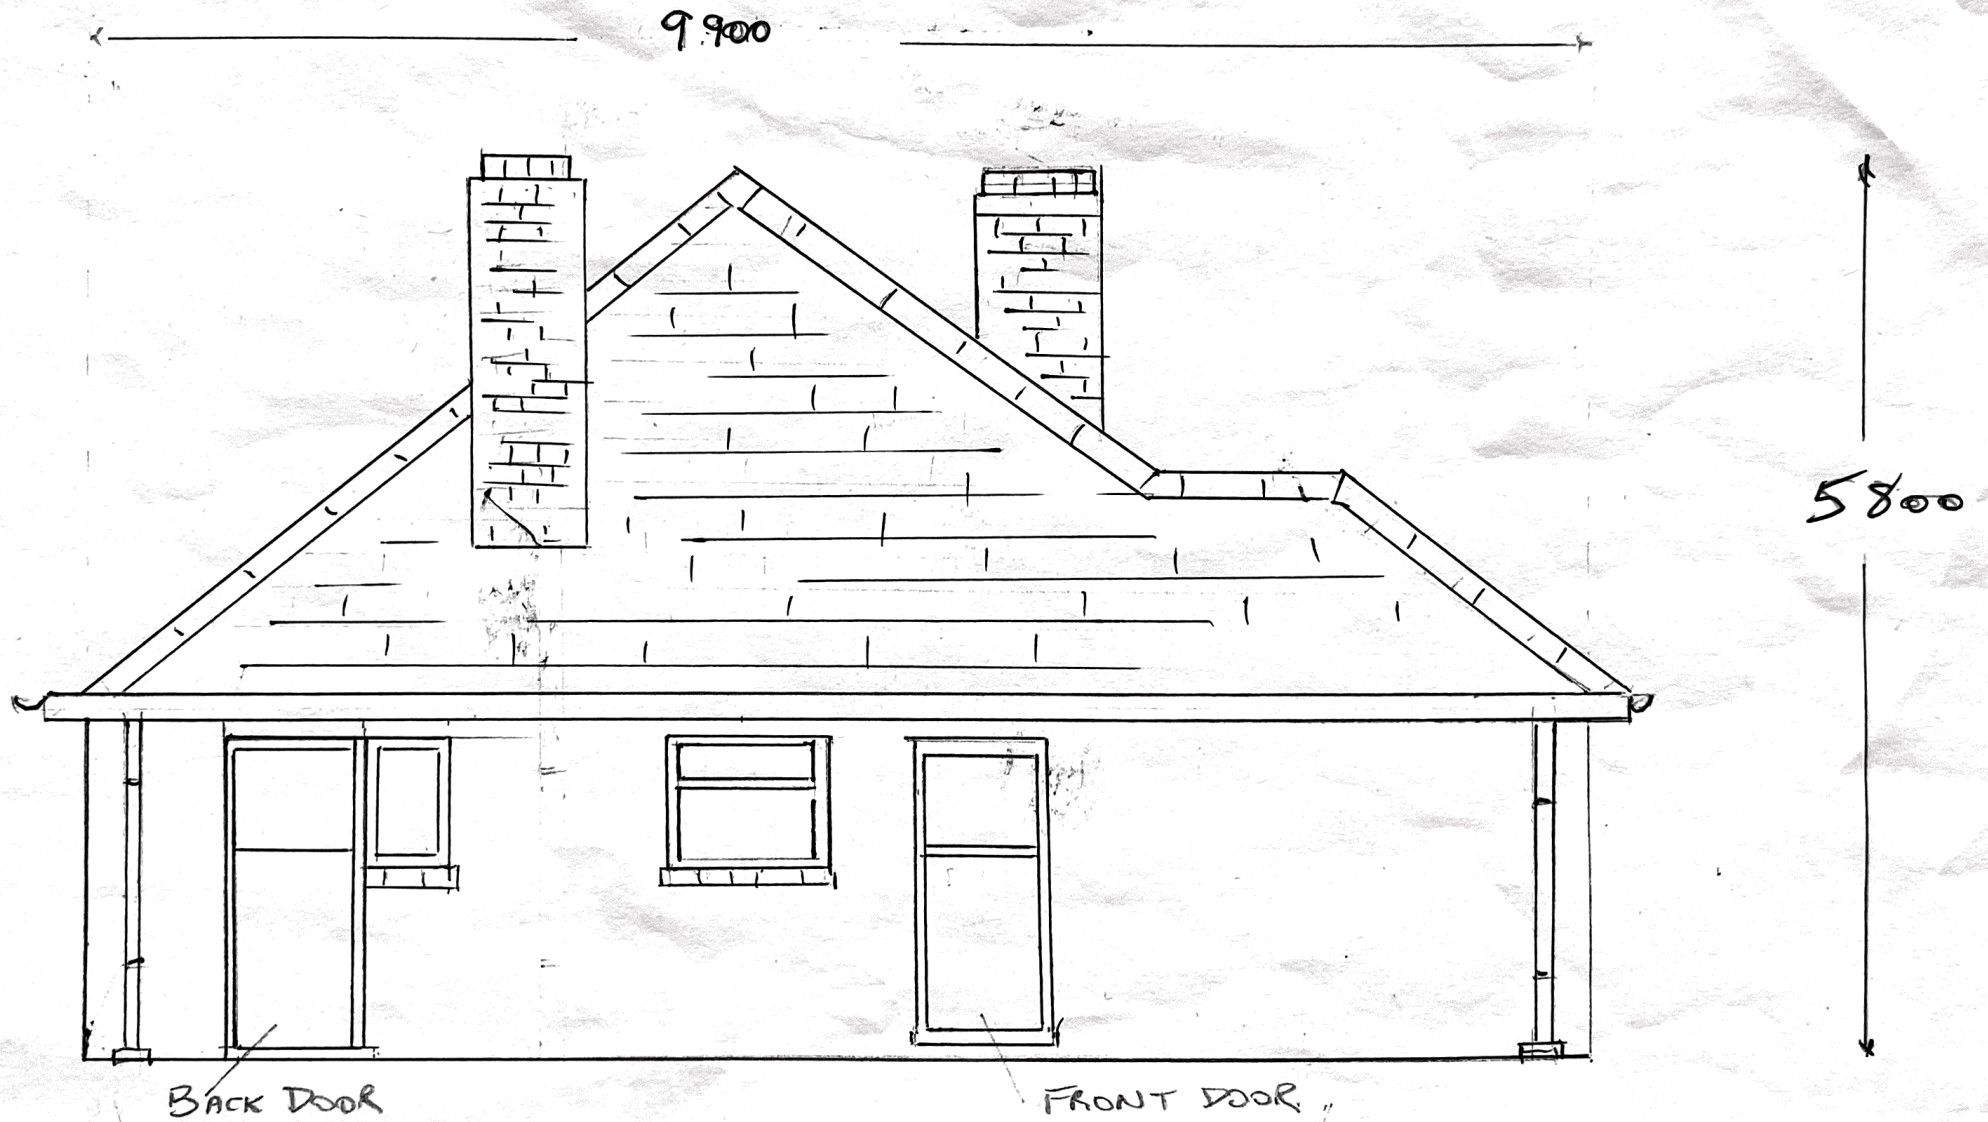

20 KIRBY ROAD WALTON ON THE NAZE  
CO14 8QZ

EXISTING SIDE ELEVATION

SCALE 1-50