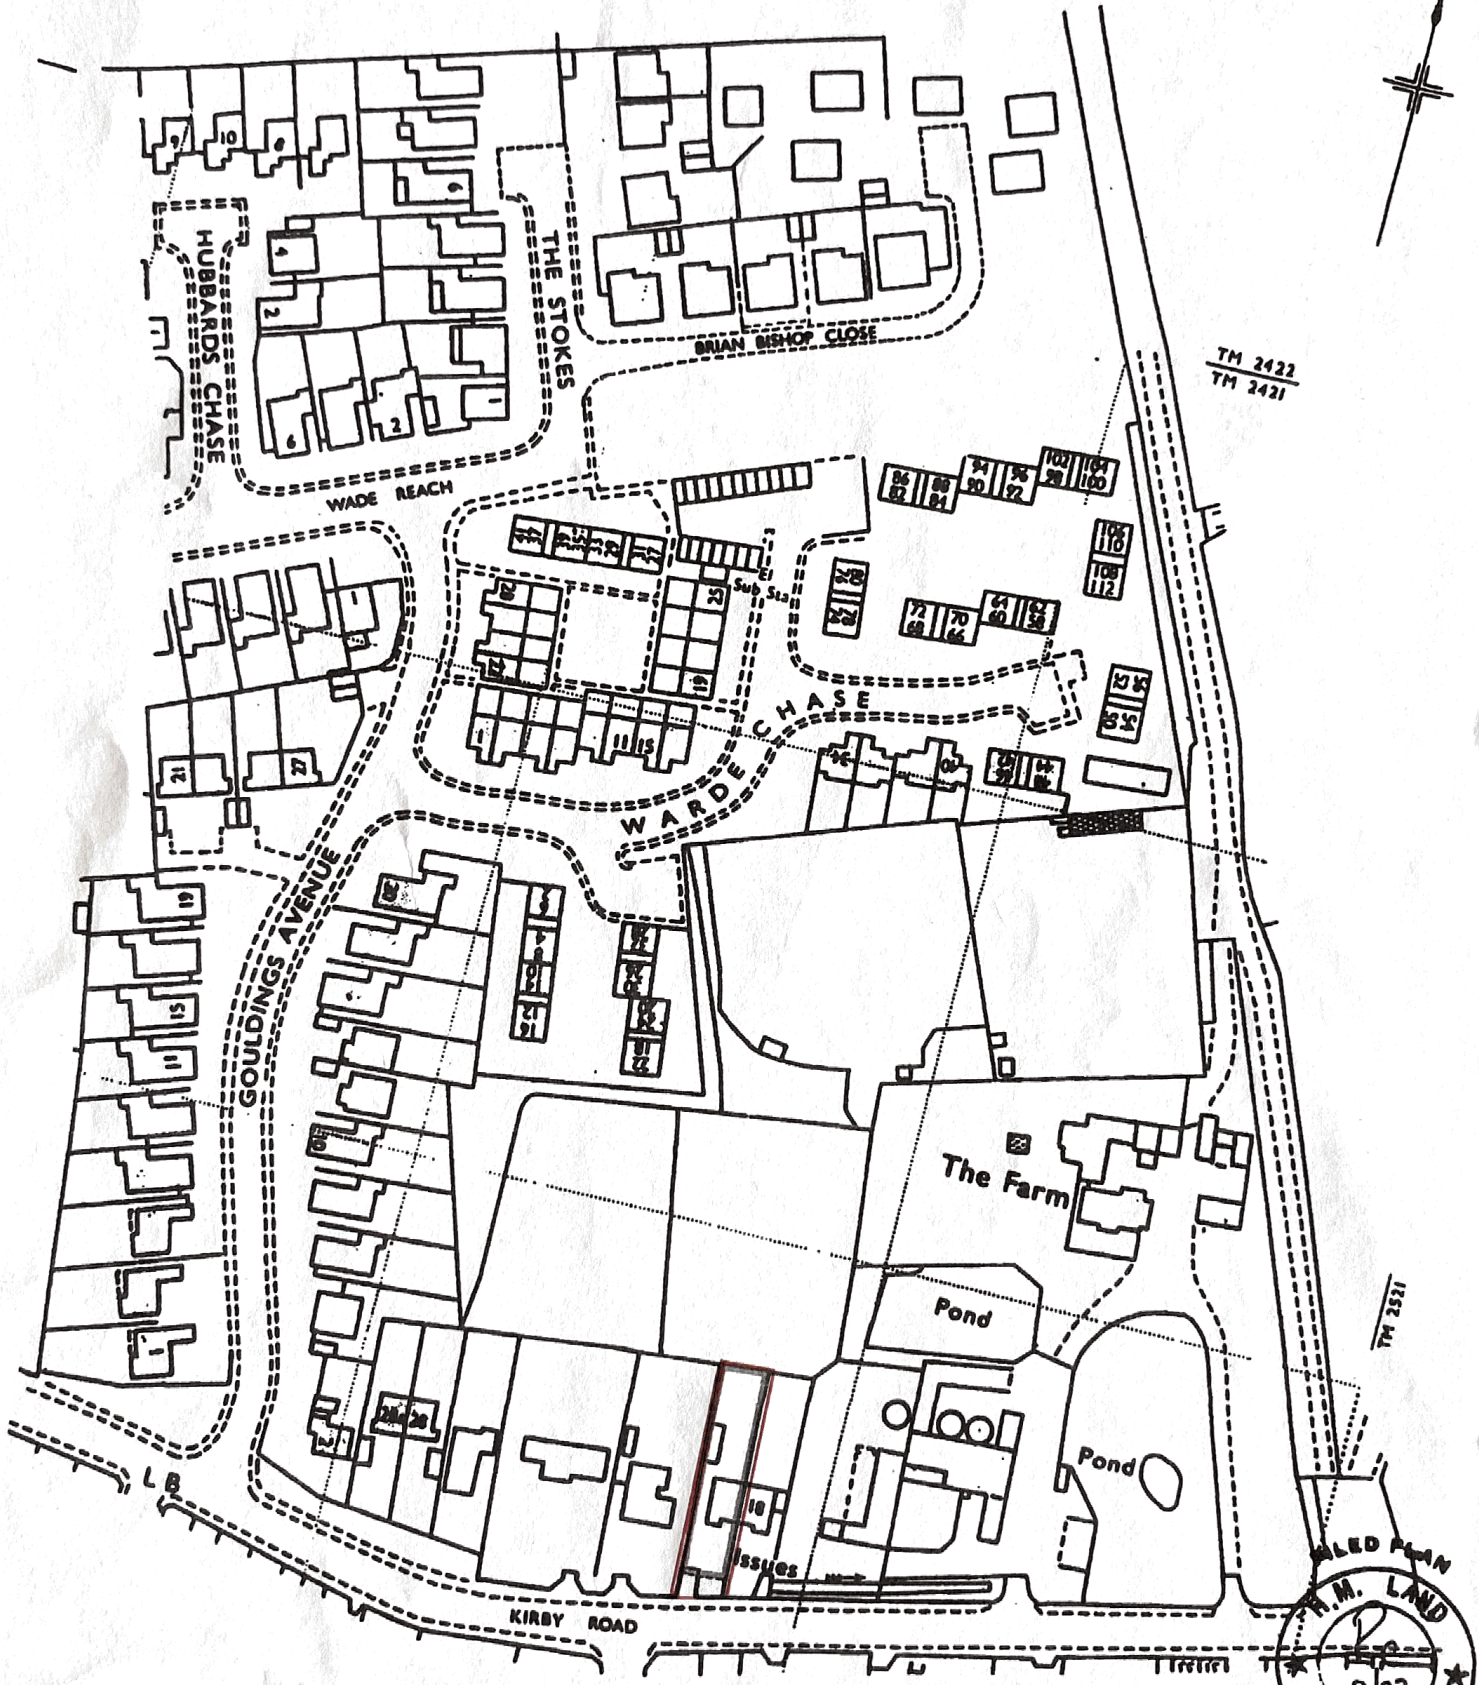

Original

H.M. LAND REGISTRY.		TITLE NUMBER	
		EX487694	
ORDNANCE SURVEY PLAN REFERENCE	TM 2421	SECTION G	Scale 1/1250 Enlarged from 1/2500
COUNTY ESSEX	DISTRICT TENDRING	© Crown copyright 1988	

20, Kirby Road, Walton on the Naze
CO14 8QZ