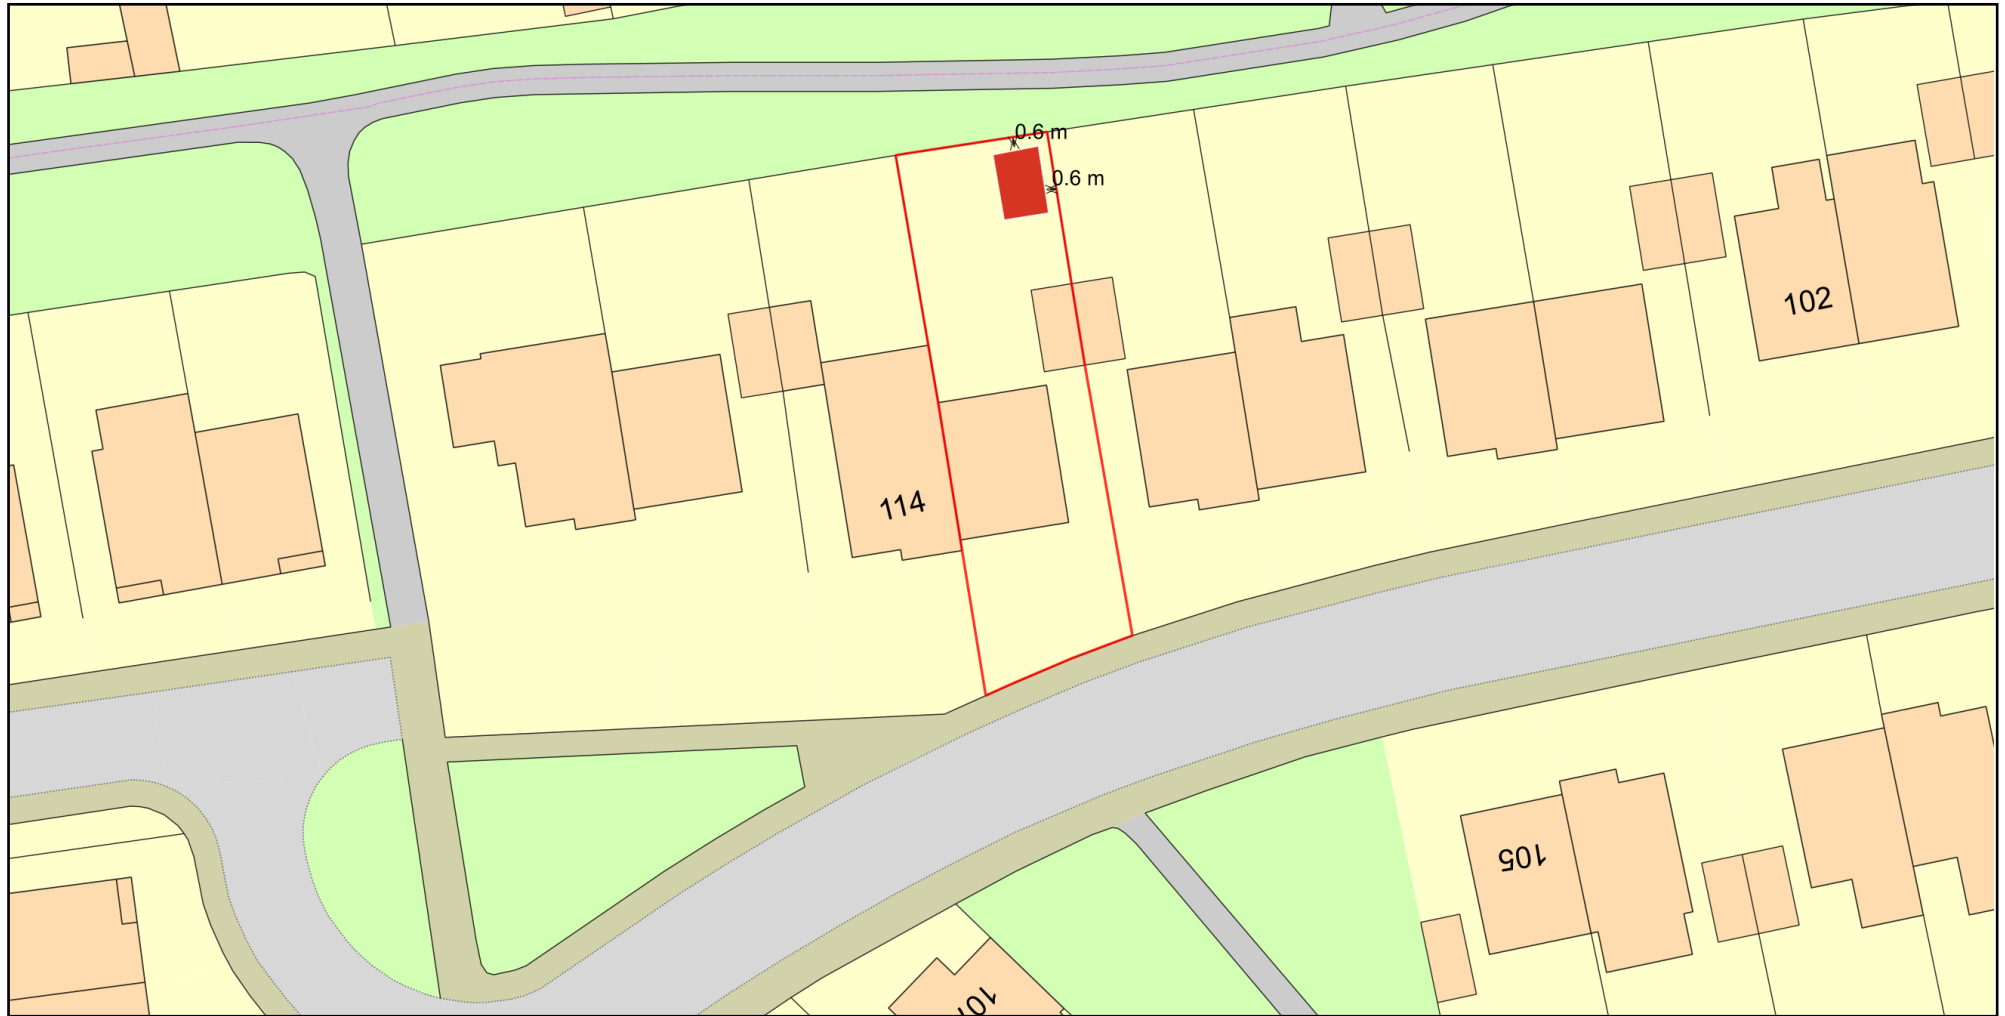

112 Rochford way

Plan Produced for: MrS Smith

Date Produced: 30 Mar 2024

Plan Reference Number: TQRQM24090093011717

Scale: 1:500 @ A4