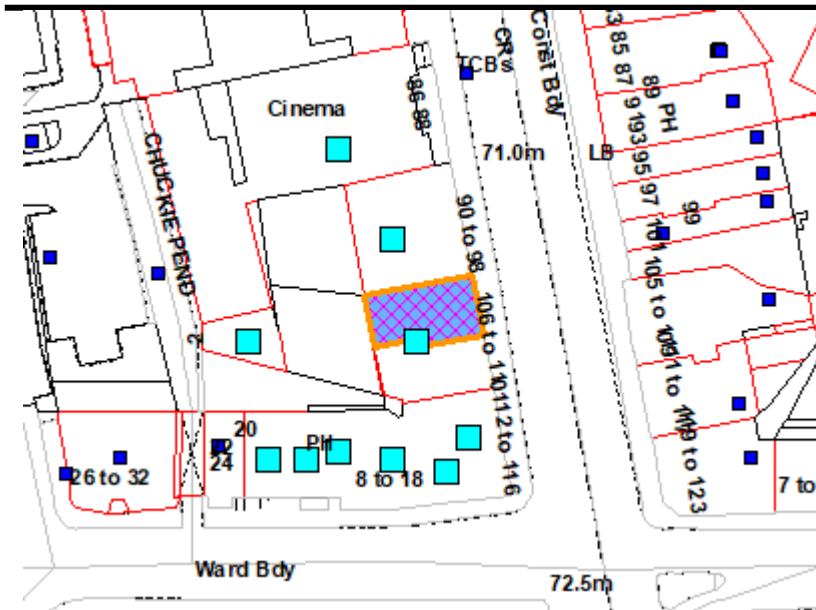

Neighbours Notified for 24/01537/FUL Date 5 April 2024

Location Plan

Reproduction from the Ordnance Survey mapping with permission of the Controller of Her Majesty's Stationery Office © Crown Copyright.
Unauthorised reproduction infringes Crown copyright and may lead to prosecution or civil proceedings. Licence Number 100023420 The City of Edinburgh Council 2012.

2 Chuckie Pend Fountainbridge Edinburgh EH3 8BG

88 Lothian Road West End Edinburgh EH3 9BZ

16 - 20A Morrison Street West End Edinburgh EH3 8BJ

1F1 14 Morrison Street West End Edinburgh

112 Lothian Road West End Edinburgh EH3 9BE