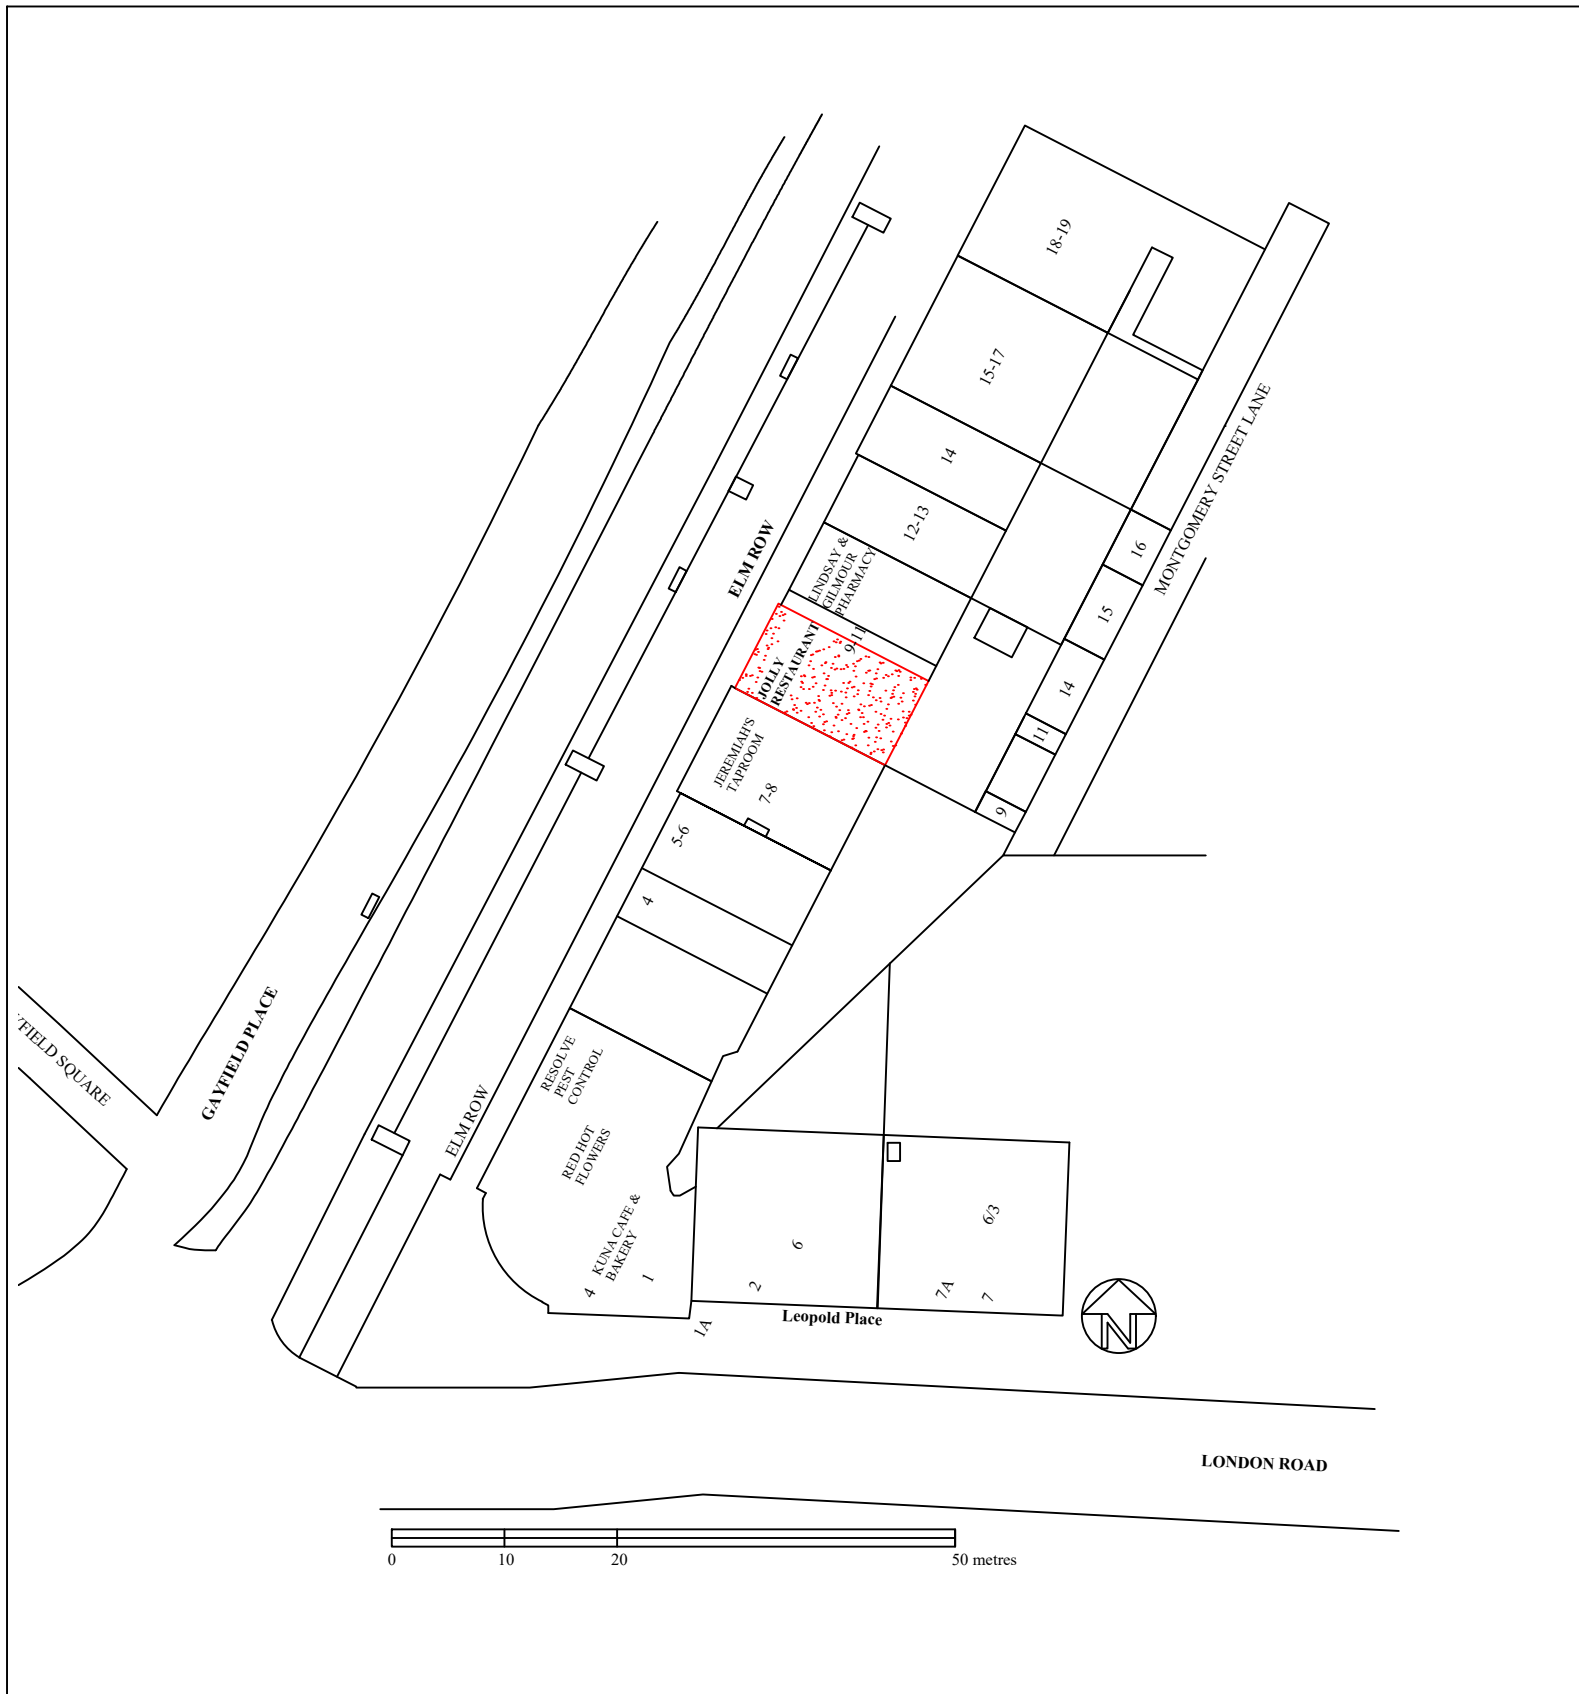

LOCATION PLAN 1/1250

SITE PLAN 1/500.

Drawing Title PROPOSED BIFOLD DOORS TO THE JOLLY RESTAURANT 9 ELM ROW, EDINBURGH EH7 4AA		
Scale	Date	Drawn
	March 2024	Robert Graham