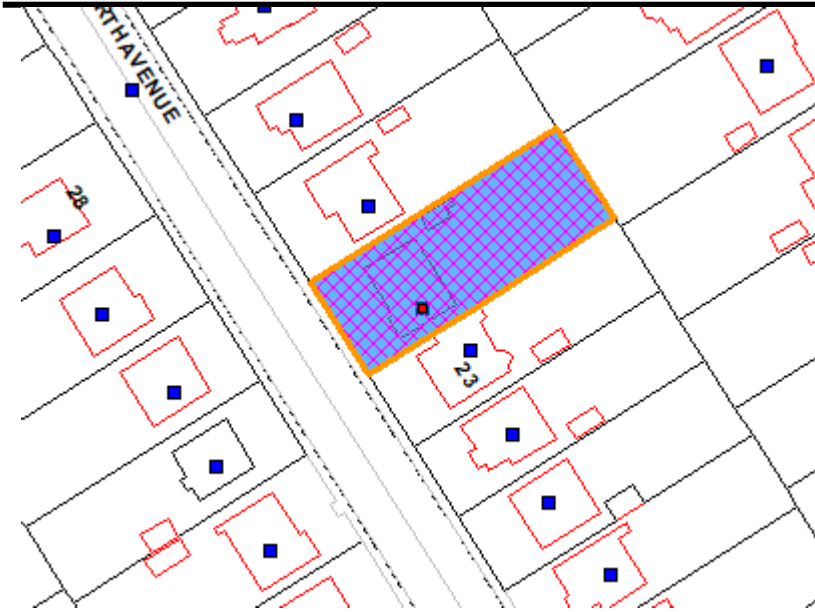

Neighbours Notified for 24/01609/FUL Date 3 April 2024

Location Plan

Reproduction from the Ordnance Survey mapping with permission of the Controller of Her Majesty's Stationery Office
© Crown Copyright.
Unauthorised reproduction infringes Crown copyright and may lead to prosecution or civil proceedings. Licence
Number 100023420 The City of Edinburgh Council 2012.