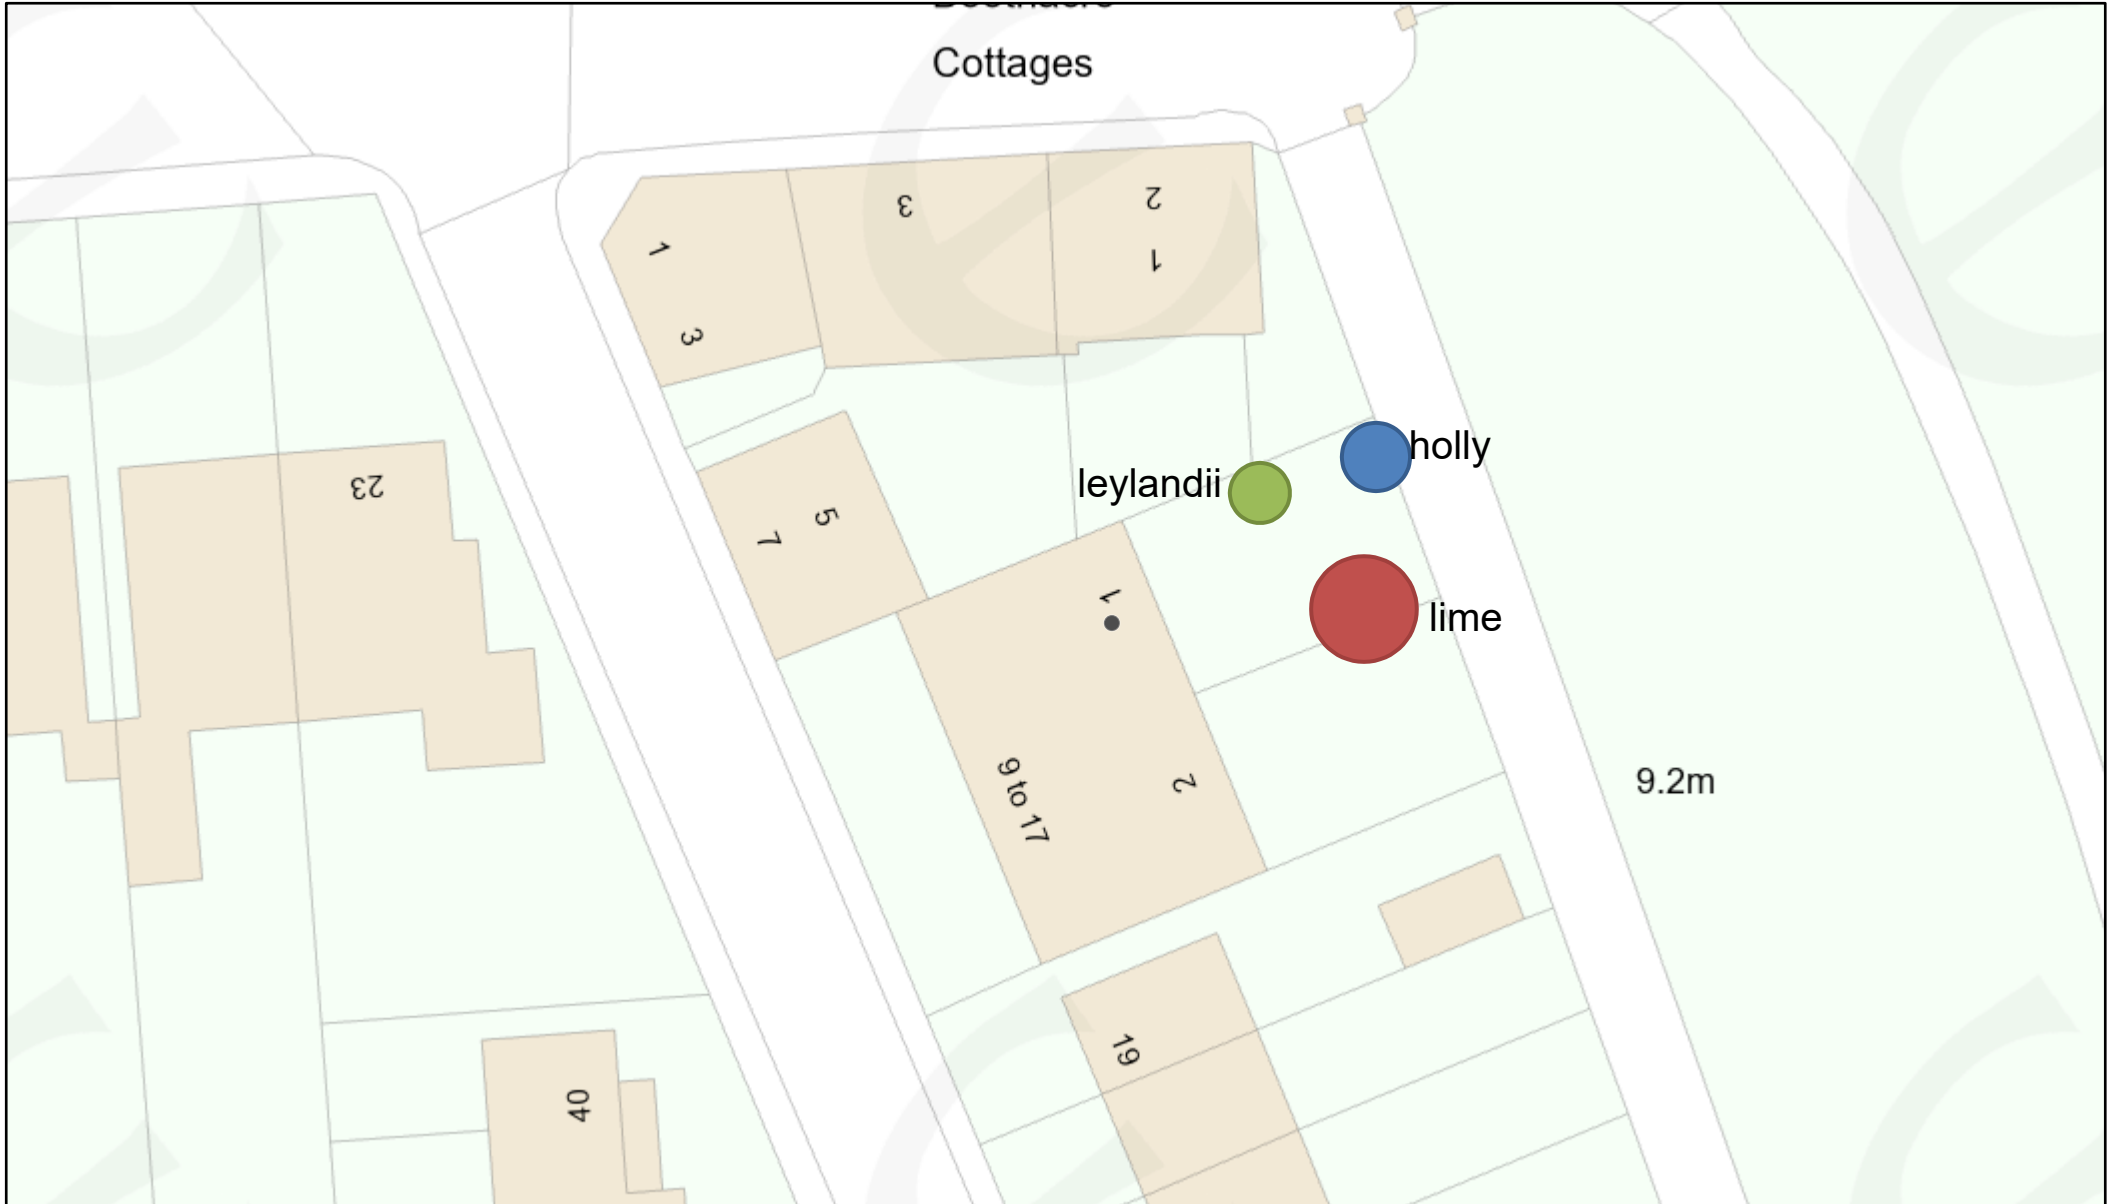

# The City of Edinburgh Council Atlas

4/5/2024, 7:30:20 PM

 CEC Council Boundary