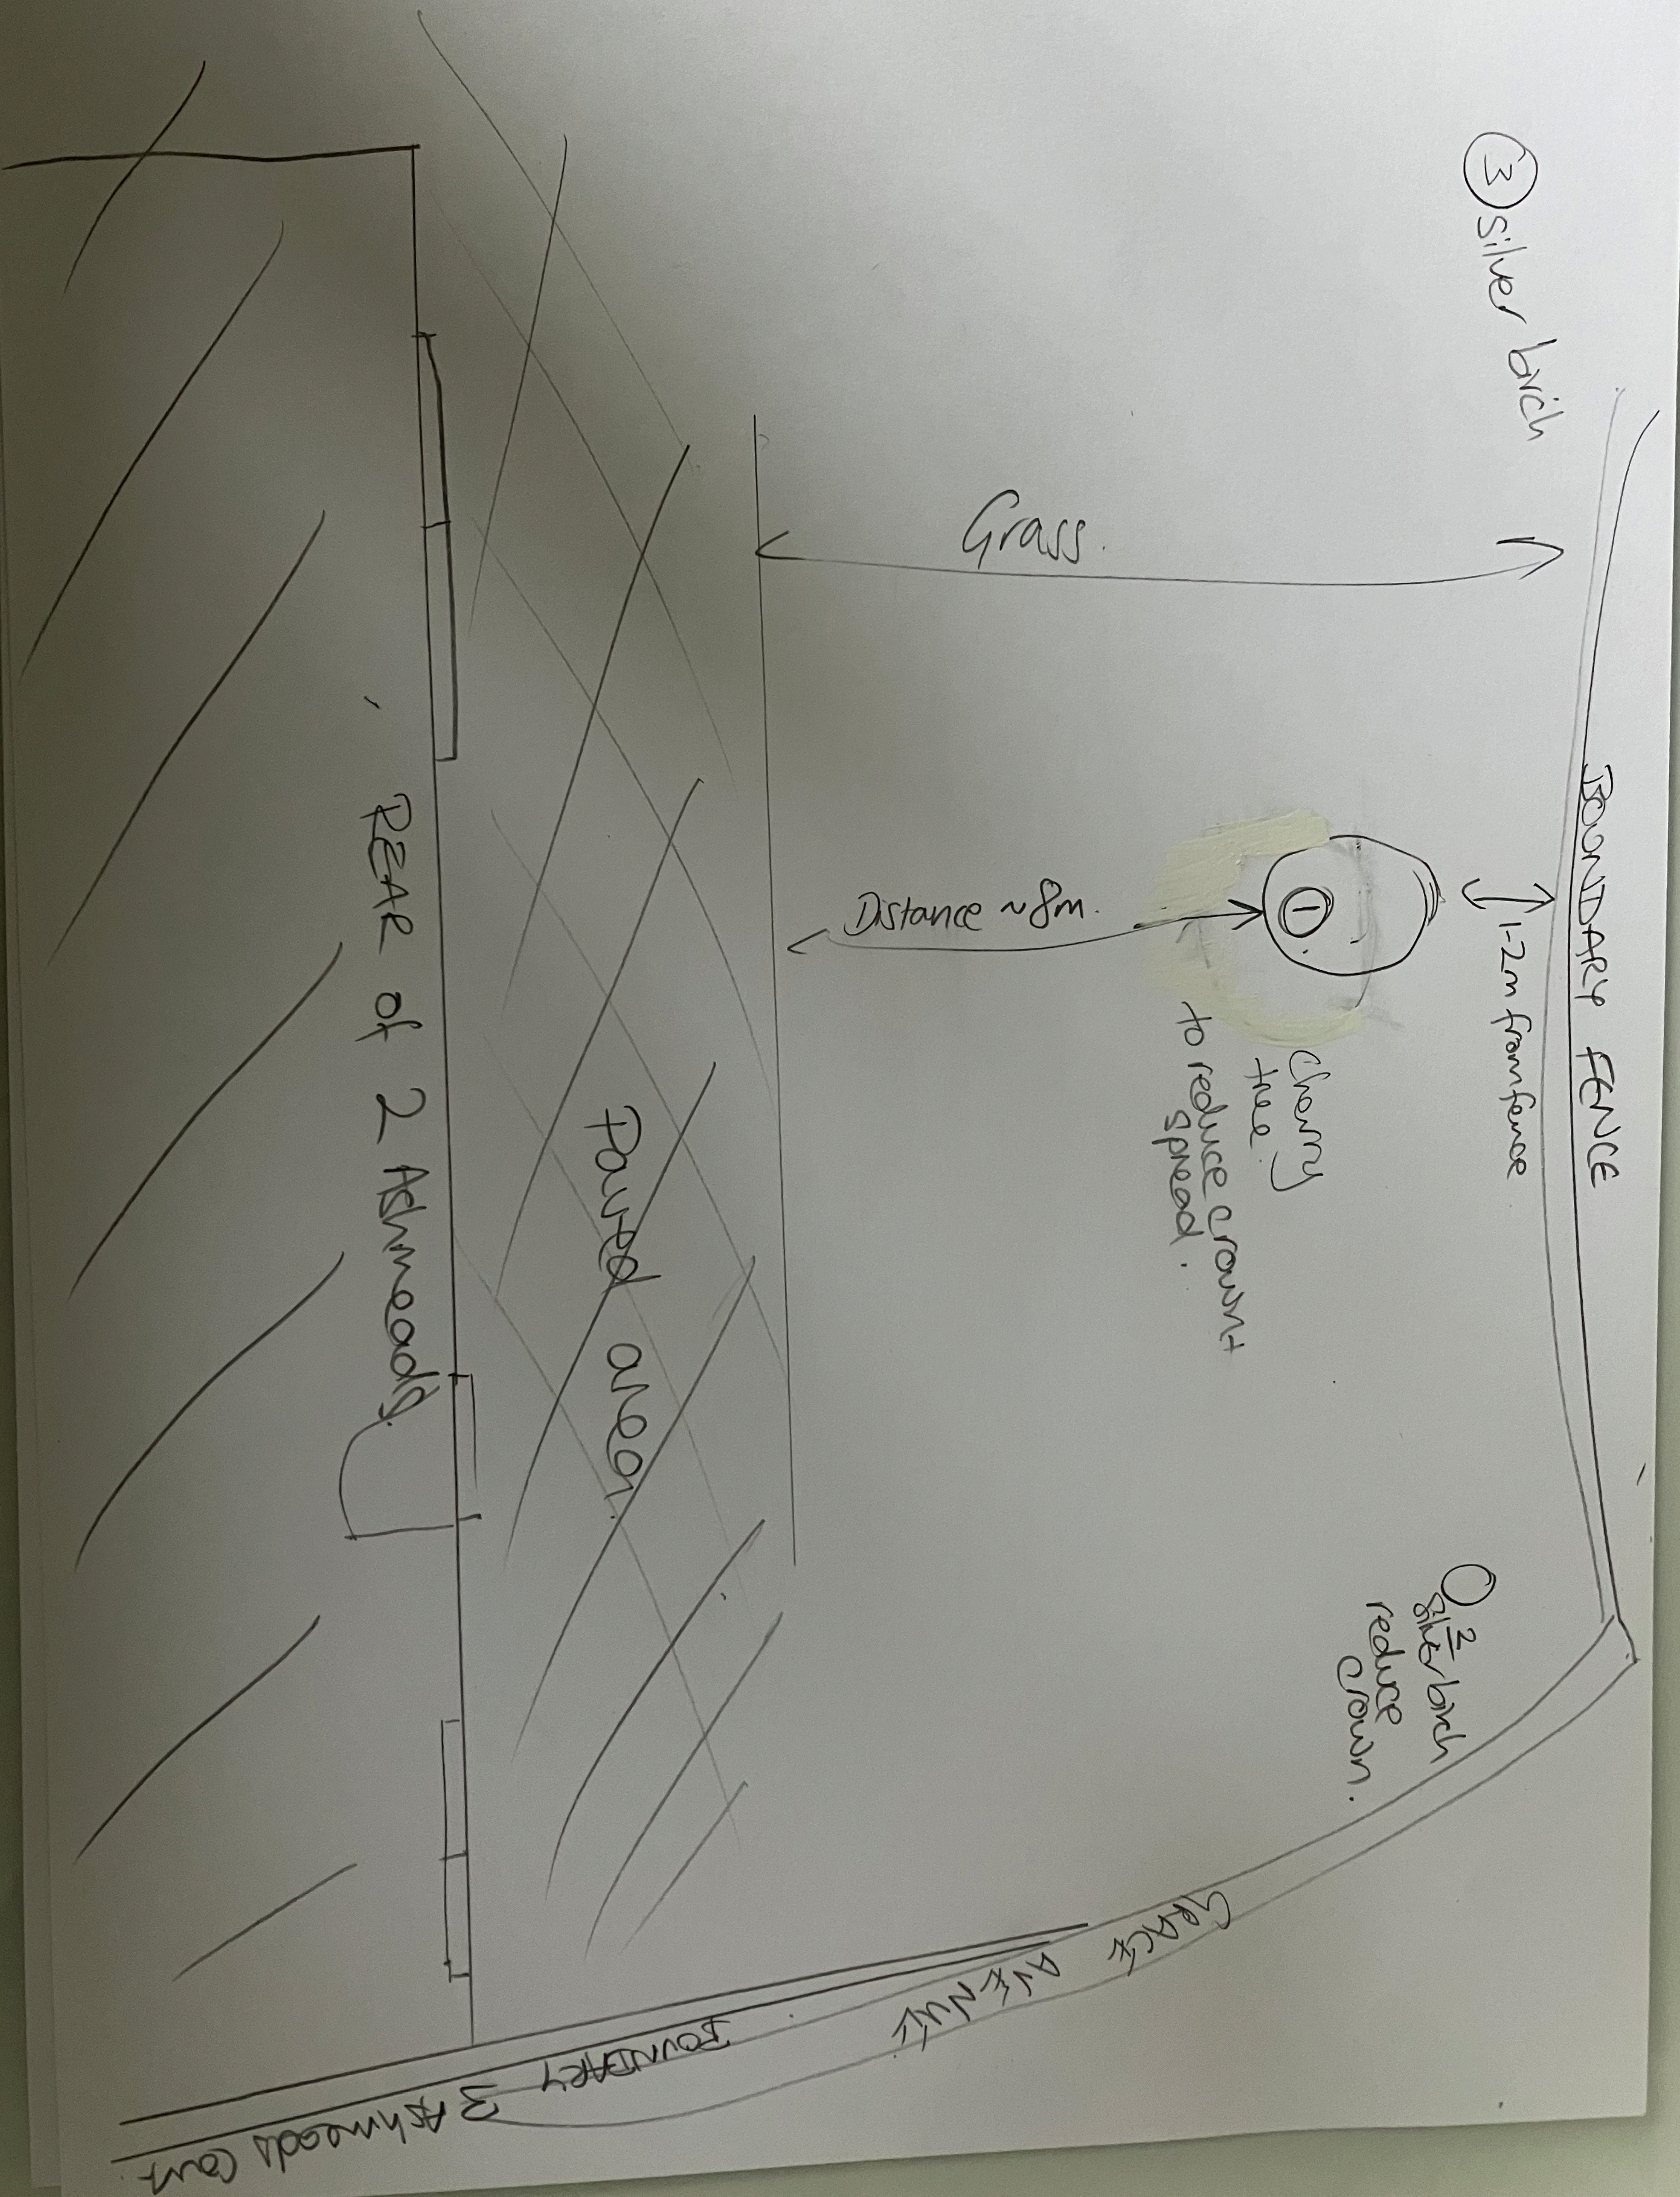

BOUNDARY ① Ashmeads Court.

③ silver birch

Grass

BOUNDARY FENCE

1-2m from fence

① Cherry tree

to reduce growth to reduce spread.

Distance ~ 8m.

PAVED AREA

2 1/2 silver birch reduce crown.

GRASS AVENUE

BOUNDARY 3 Ashmeads Court

REAR of 2 Ashmeads