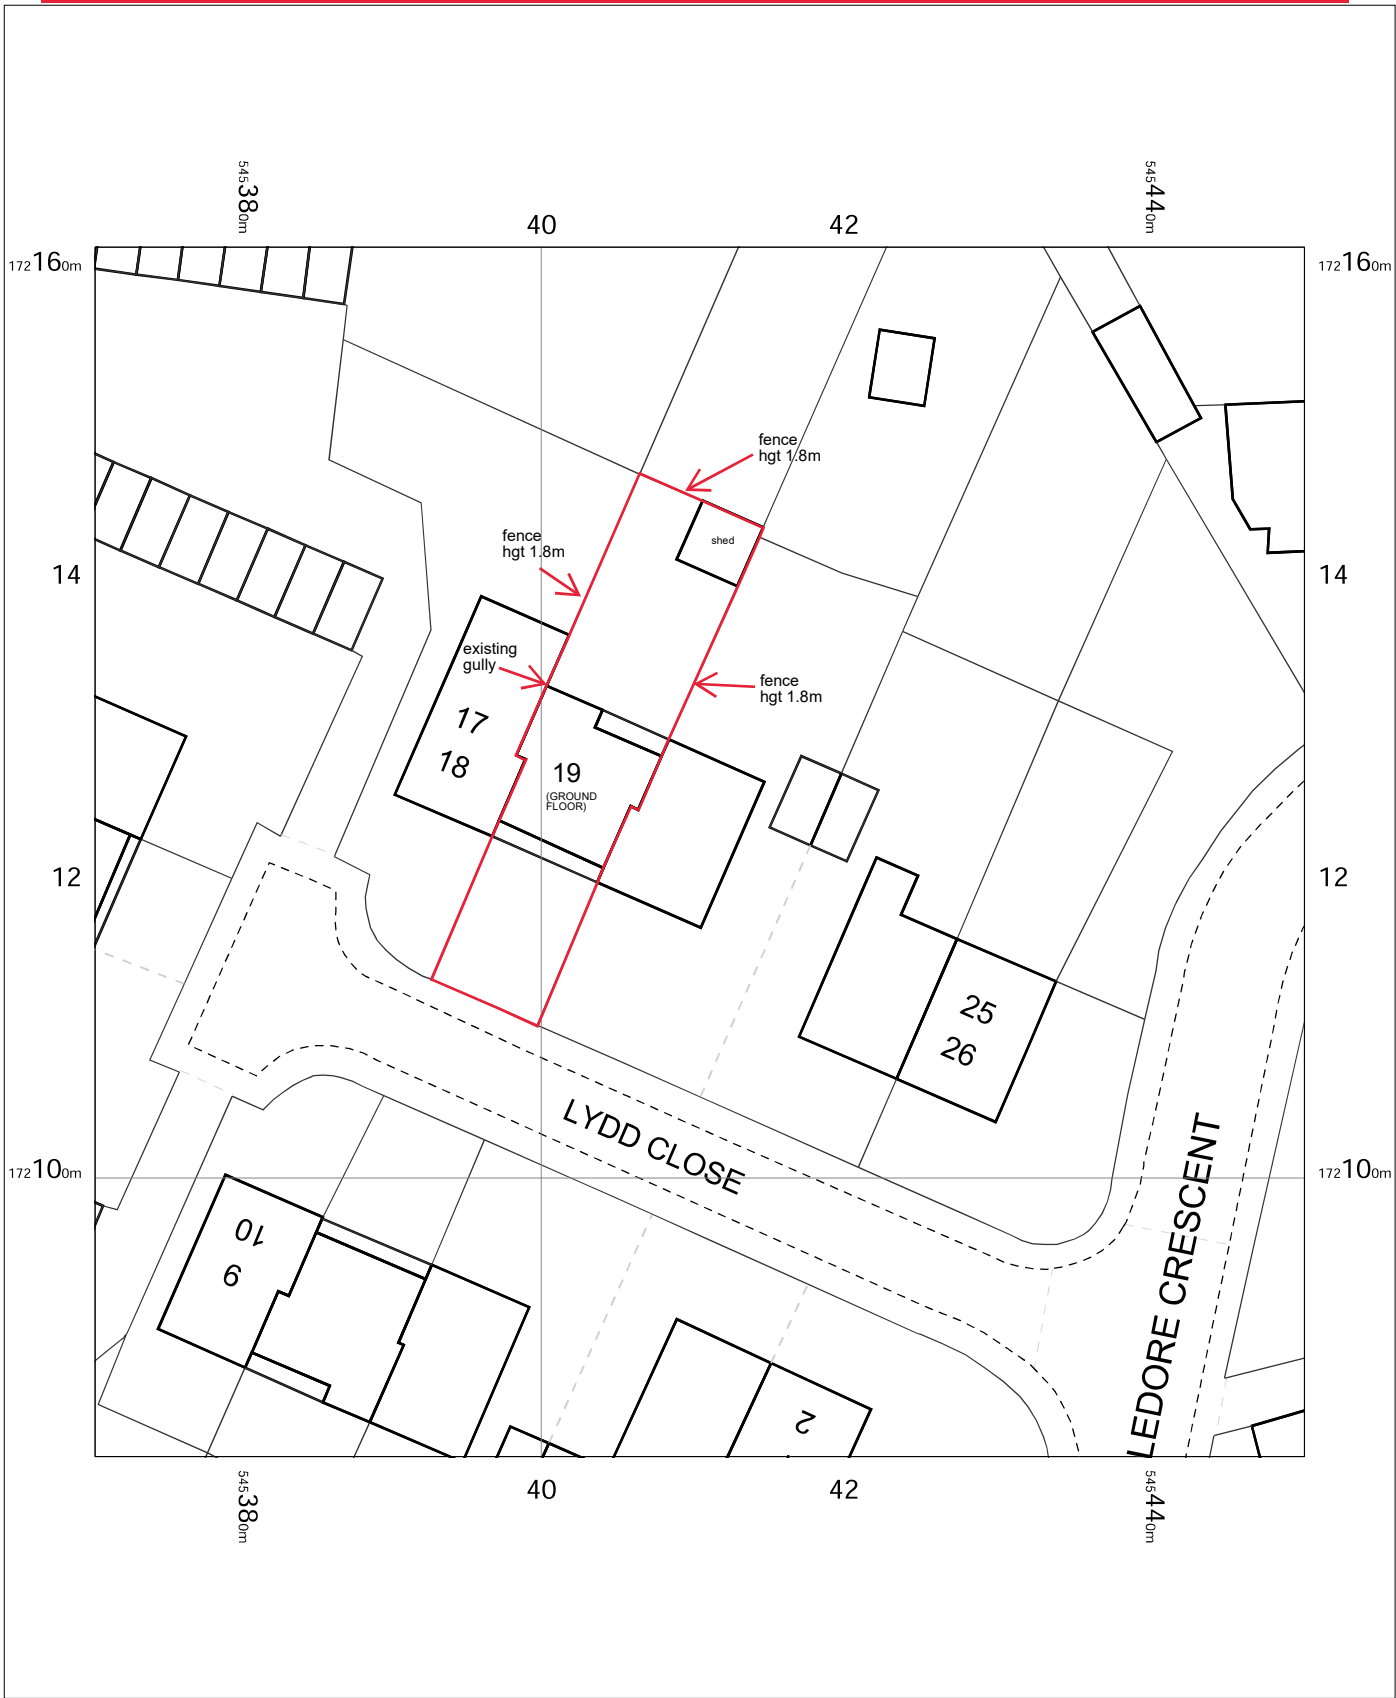

EXISTING BLOCK PLAN SCALE 1:500@a4 19 Lydd Close, Sidcup, DA14 6RH

OS MasterMap 1250/2500/10000 scale
Saturday, March 2, 2024, ID: CM-01152535
www.centremapslive.co.uk

1:500 scale print at A4, Centre: 545410 E, 172122 N

©Crown Copyright Ordnance Survey. Licence no.
AC0000849896

FOR A BETTER POINT OF VIEW