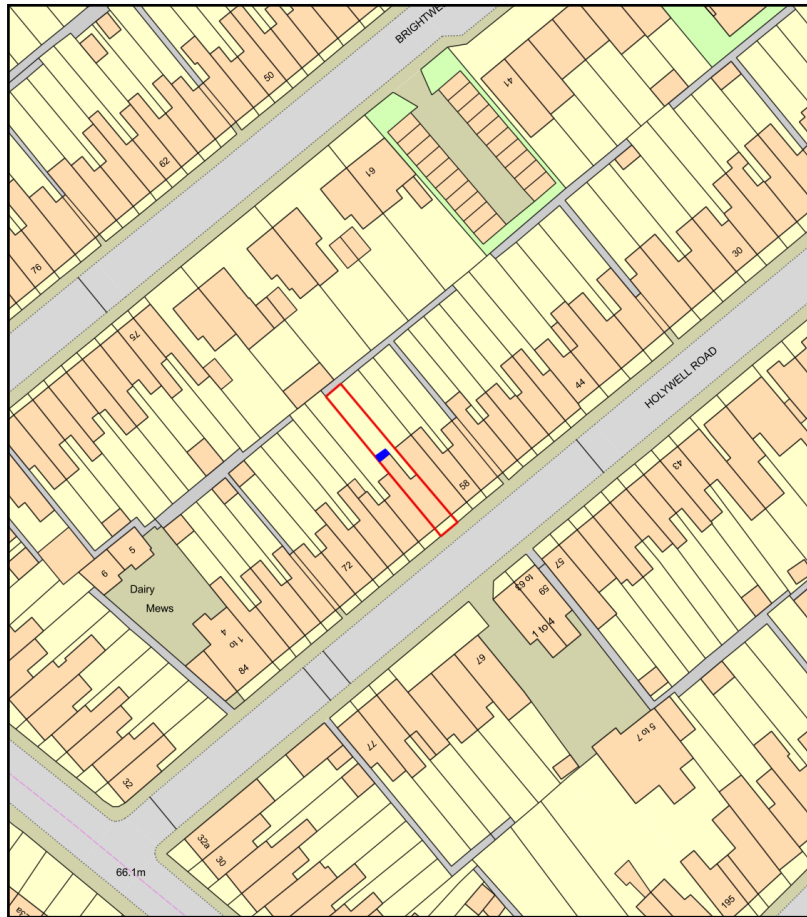

# 62 Holywell Road / Site Location Plan

Plan Produced for: **Shibi Babu and Sijo N V**  
Date Produced: 06 Apr 2024  
Plan Reference Number: TQRQM24097175008689  
Scale: 1:1250 @ A4