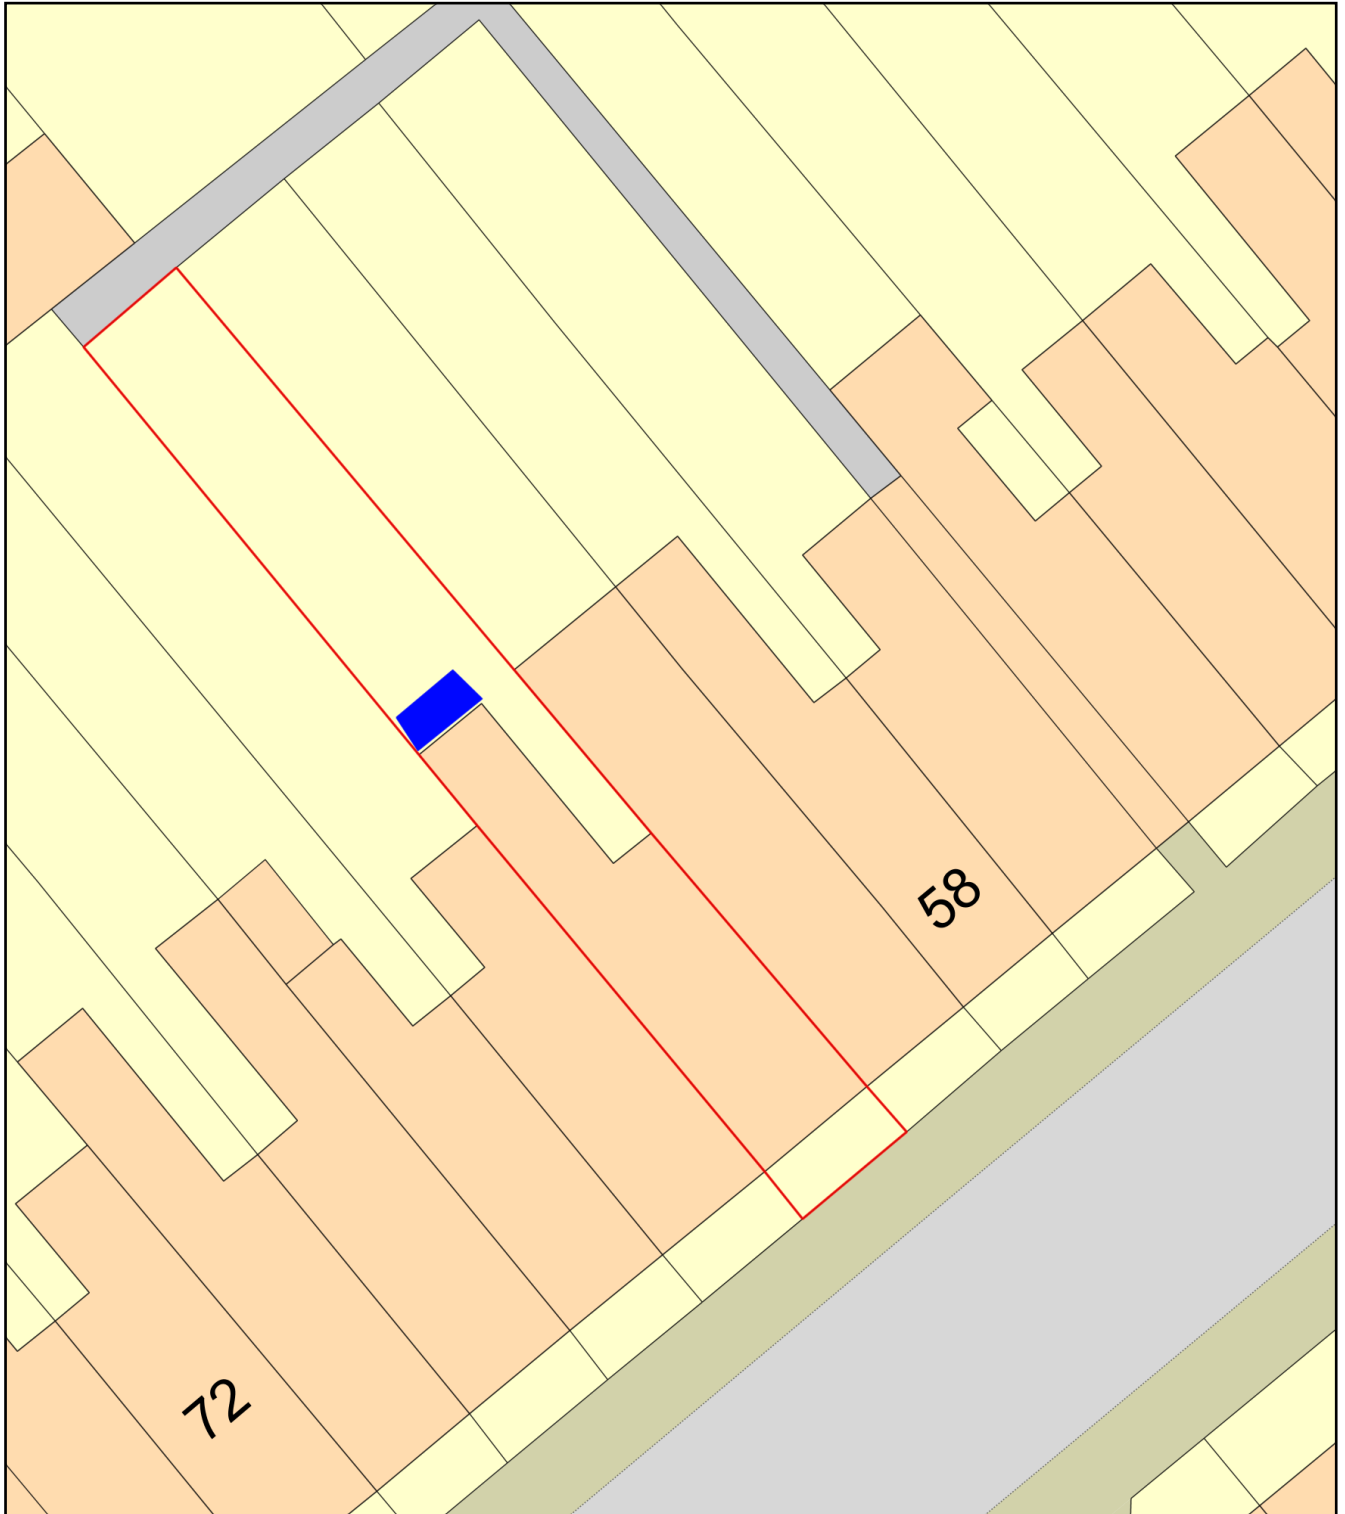

62 Holywell Road / Block Plan

Plan Produced for: Shibi Babu and Sijo N V

Date Produced: 06 Apr 2024

Plan Reference Number: TQRQM24097180932500

Scale: 1:200 @ A4