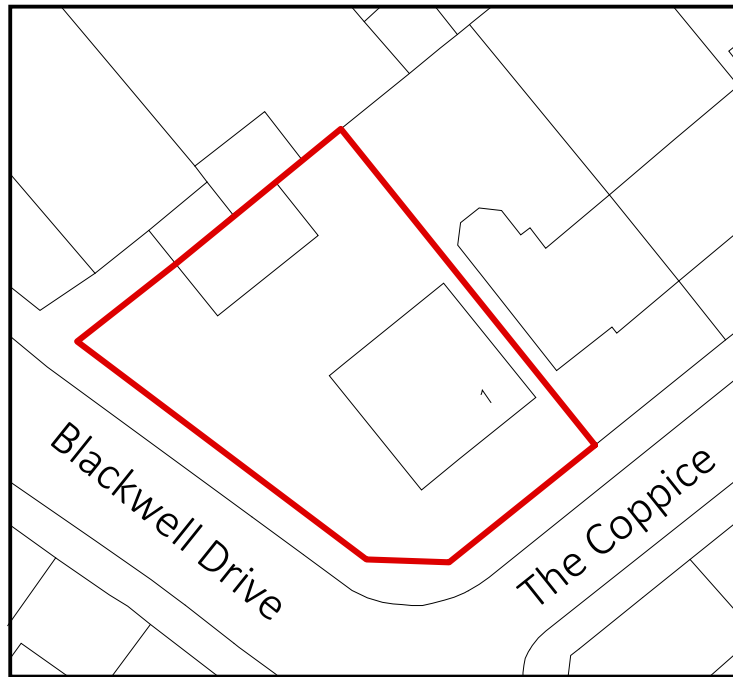

Ordnance Survey (c) Crown Copyright 2022. All rights reserved. Licence number 100022432

Location Plan Scale 1:1250

Existing Block Plan Scale 1:500

Revision	Date	Description	Paper Size	Scale	Construct 360 Ltd, Trading as:
			A4	1:1250/500	DontMoveExtend.com <small>info@DontMoveExtend.com Tel: 0208 206 0011</small>
				Revision 1st	
				Apr-24	Location Plan
				Drawn By NE	Checked By AP
					Drawing Number OSMAP