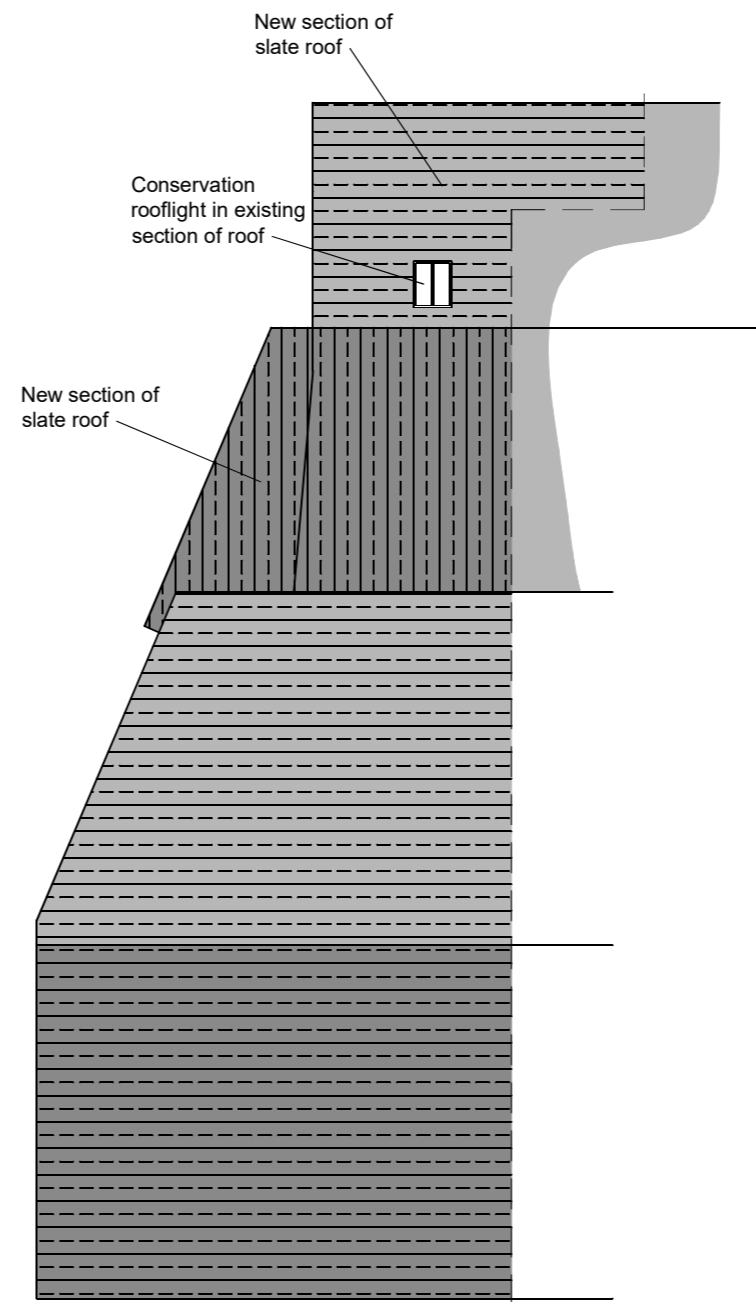

EXISTING ROOF PLAN

PROPOSED ROOF PLAN

Palfrey Design Ltd

Shady Orchard, Sunnyhill, Ottery St Mary, EX11 1DZ
 Tel: 01404 812994 Mob: 07525 926 269 Email: phil@palfrey-design.co.uk

Title: Roof plans

Drawing No: 3845/06

Revision:

Drawn by: Phil. P.

Date: March 2024

Scale: 1:100 at A3