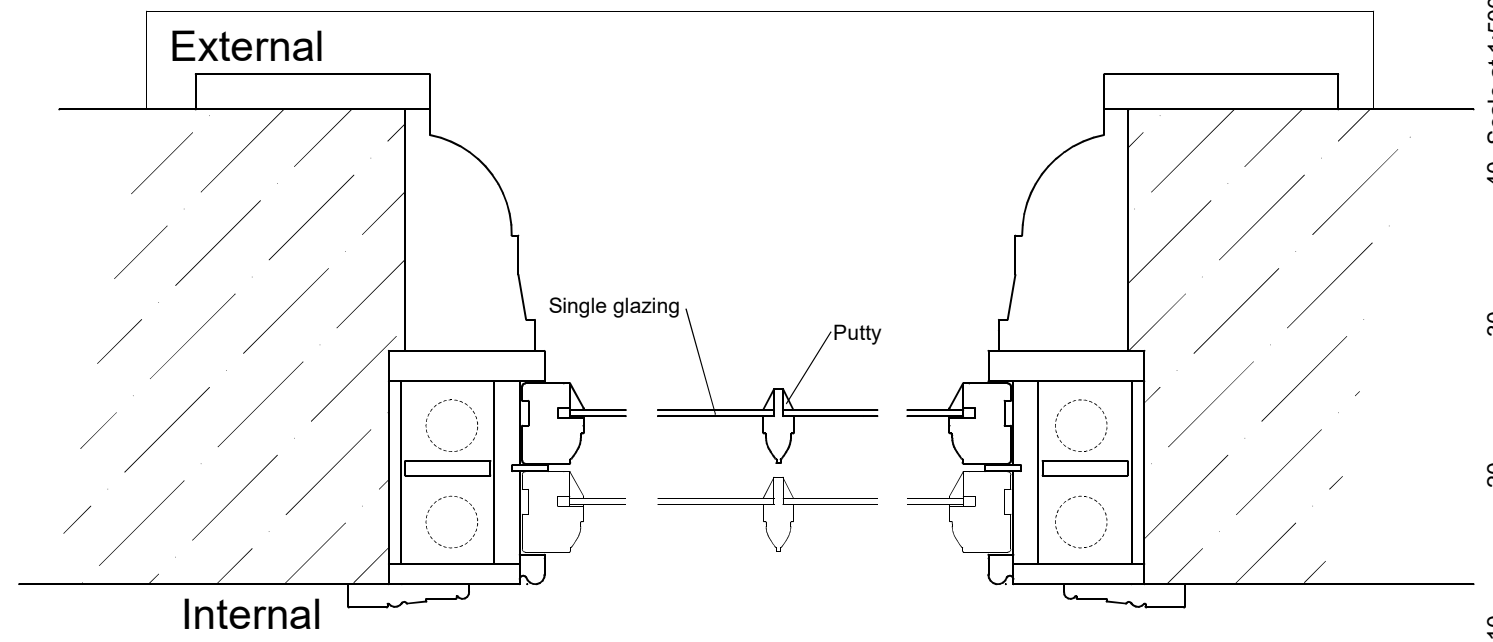

VERTICAL SECTION SCALE 1:5

HORIZONTAL SECTION SCALE 1:5

FRONT WINDOW SCALE 1:20

Title: Front window to be replaced
Drawing No: 3845/07
Revision:
Drawn by: Phil. P.
Date: March 2024
Scale: 1:20 & 1:5 at A3