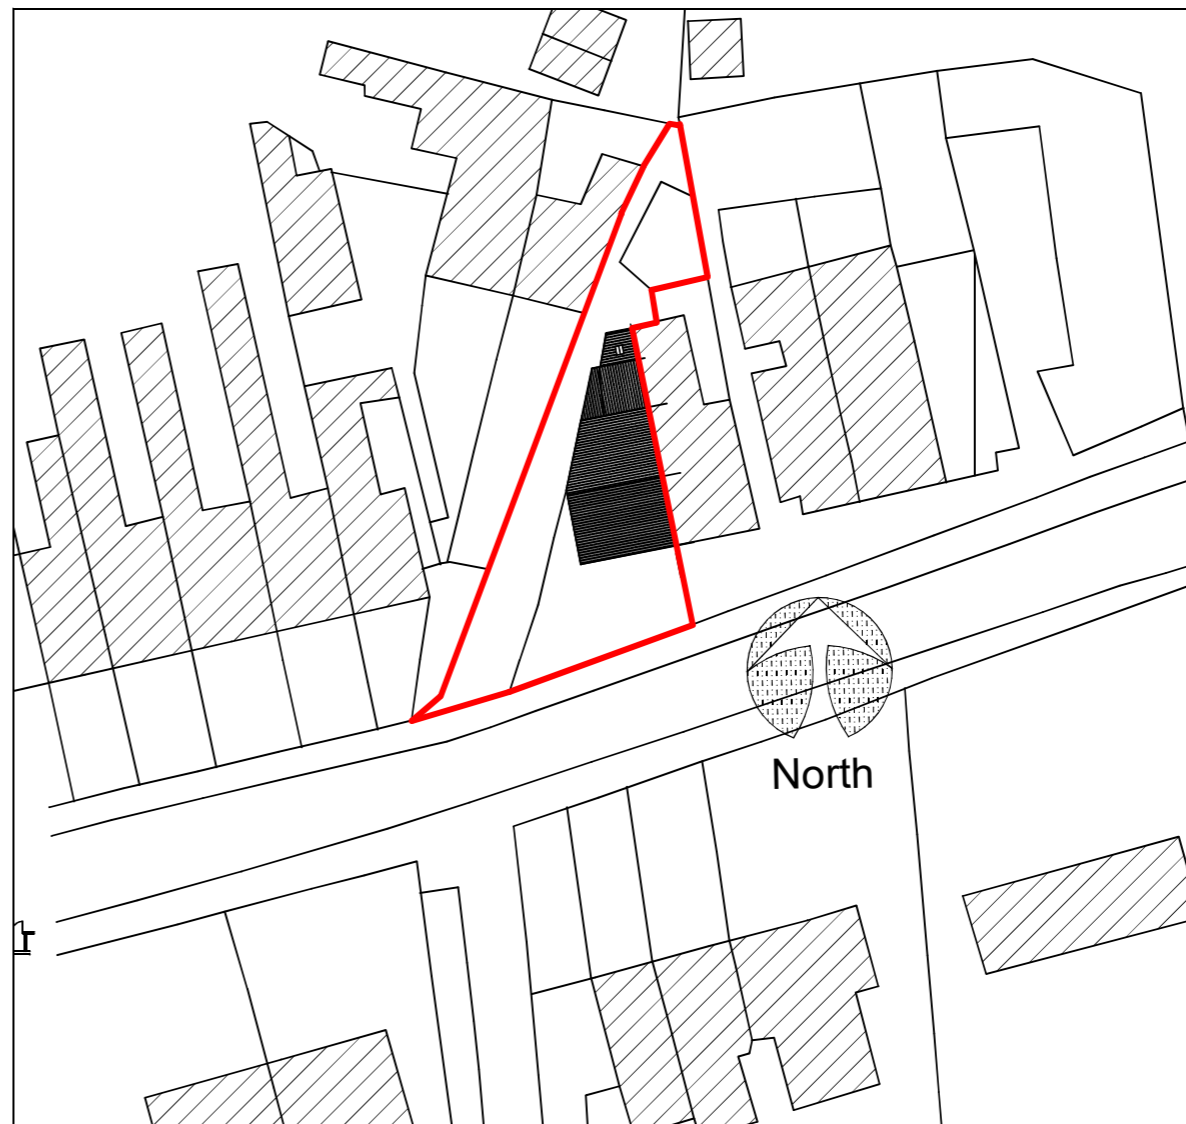

Existing windows and doors replaced to front elevation

PROPOSED FRONT (SOUTH)
ELEVATION

SITE PLAN

Palfrey Design Ltd
 Shady Orchard, Sunnyhill, Ottery St Mary, EX11 1DZ
 Tel: 01404 812994 Mob: 07525 926 269 Email: phil@palfrey-design.co.uk

Title: Proposed side and rear elevations

Drawing No: 3845/05

Revision:

Drawn by: Phil. P.

Date: March 2024

Scale: 1:100 & 1:500 at A3