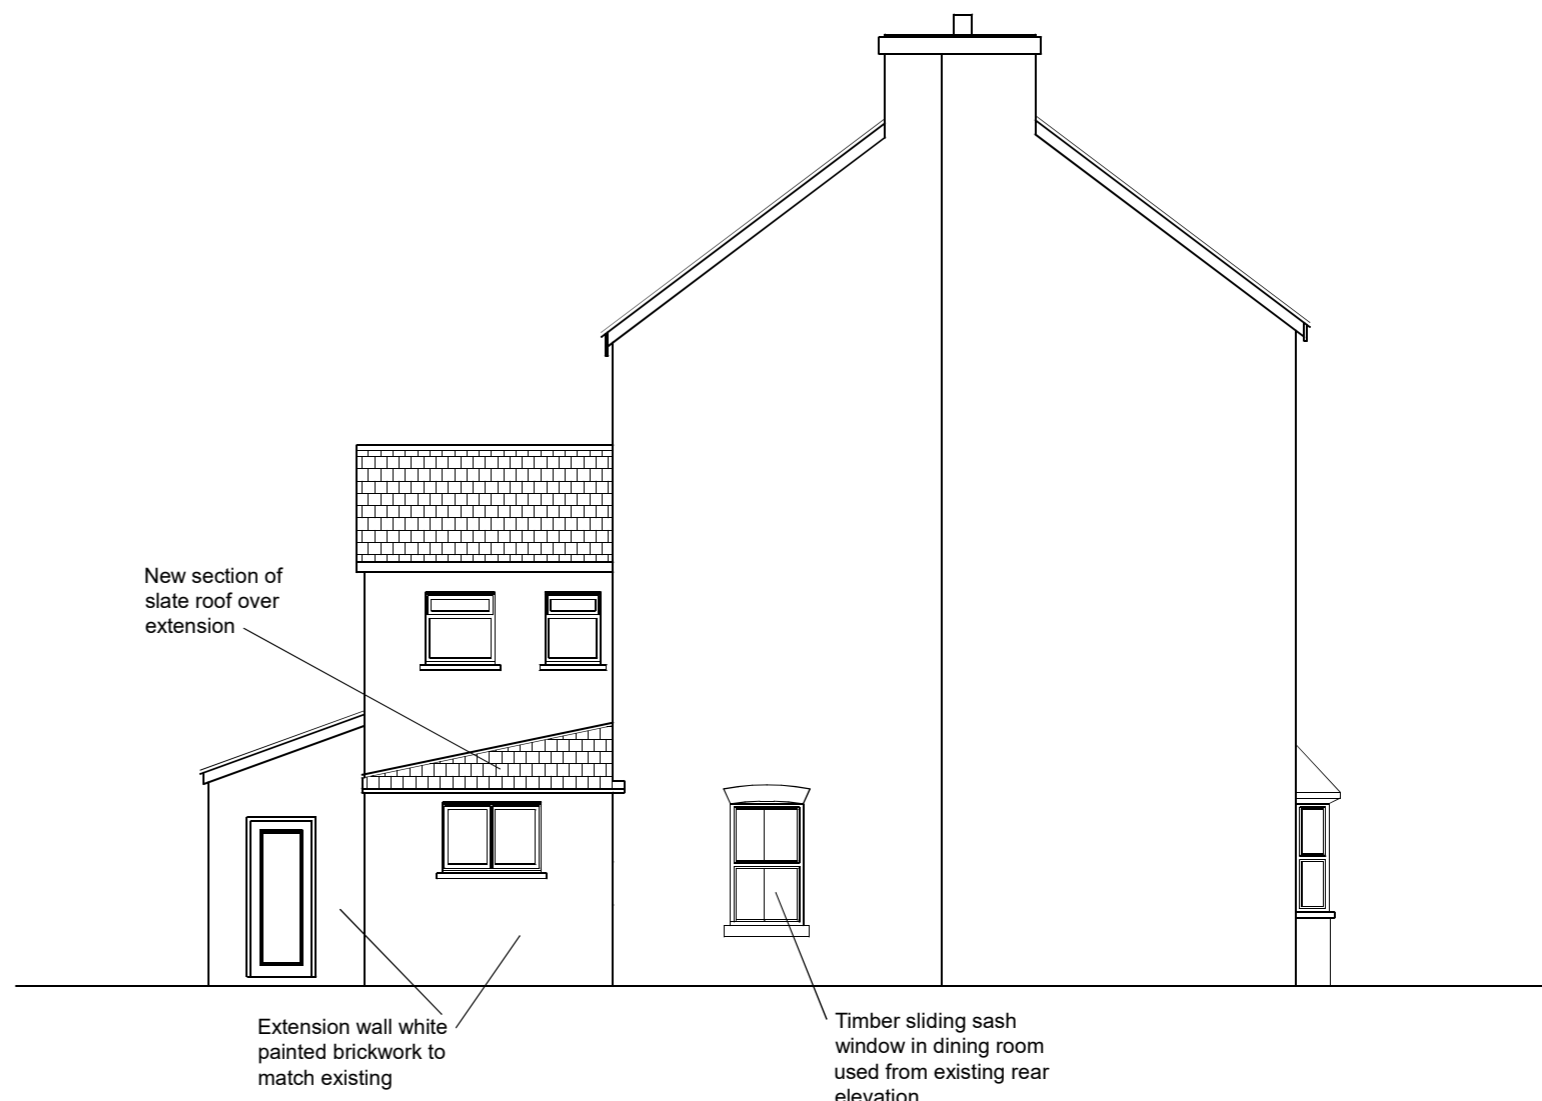

PROPOSED (NORTH) REAR ELEVATION

PROPOSED (WEST) END ELEVATION

Palfrey Design Ltd
 Shady Orchard, Sunnyhill, Ottery St Mary, EX11 1DZ
 Tel: 01404 812994 Mob: 07525 926 269 Email: phil@palfrey-design.co.uk

Title: Proposed side and rear elevations
Drawing No: 3845/04
Revision:
Drawn by: Phil. P.
Date: March 2024
Scale: 1:100 at A3