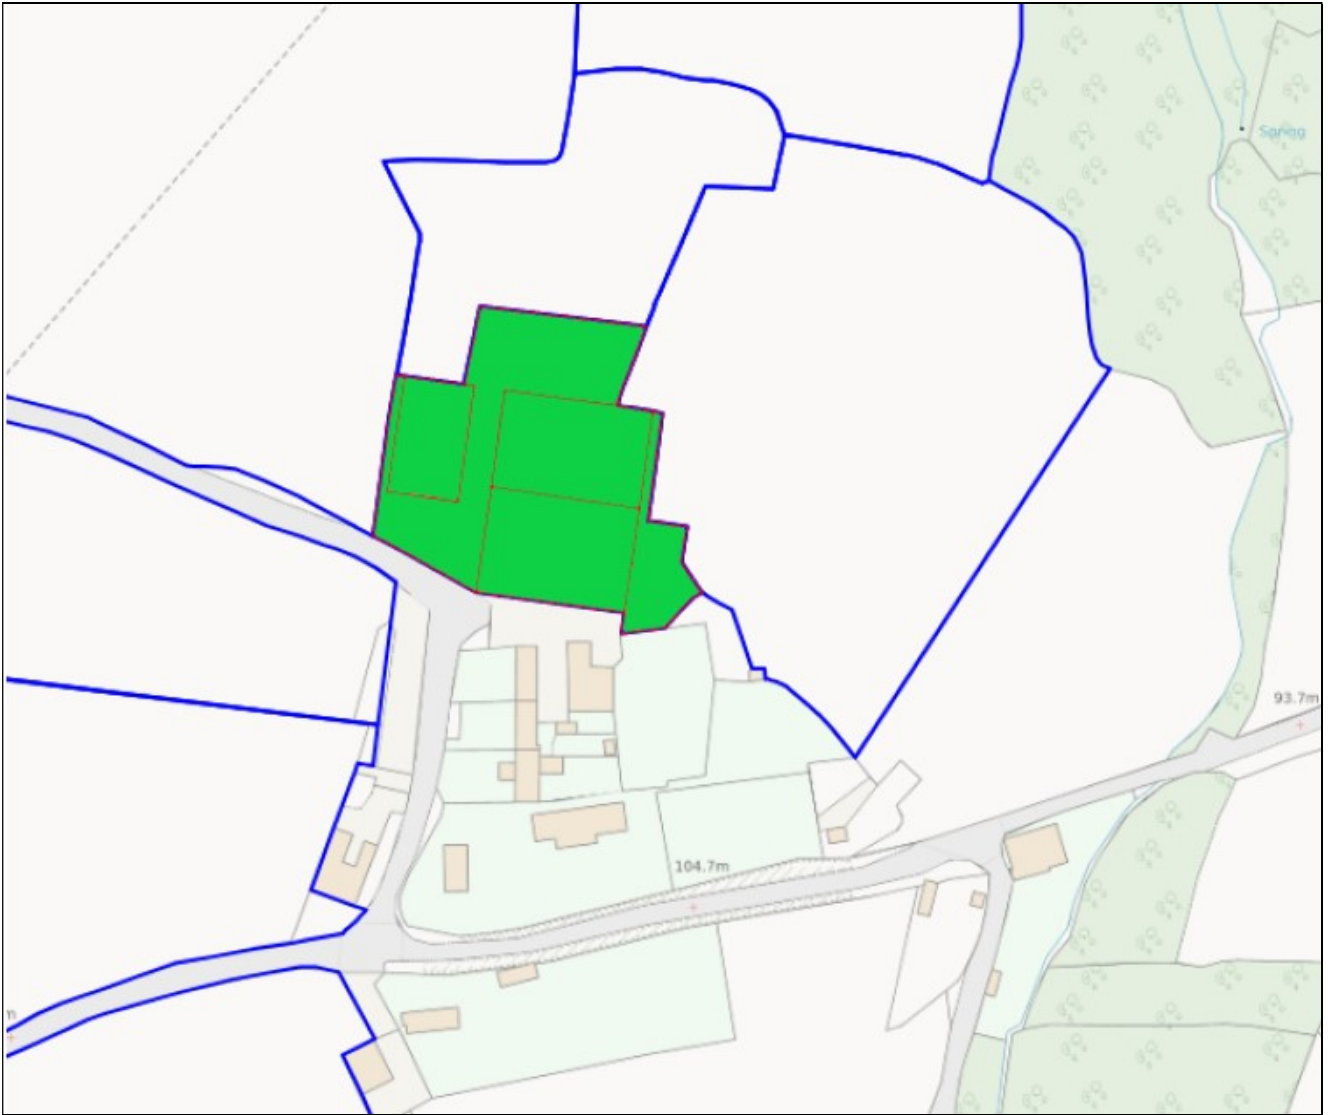

Lower Woodley Farm Farm Yard Manure Store Block Plan

Scale 1:2000 @ A4

50 Metres