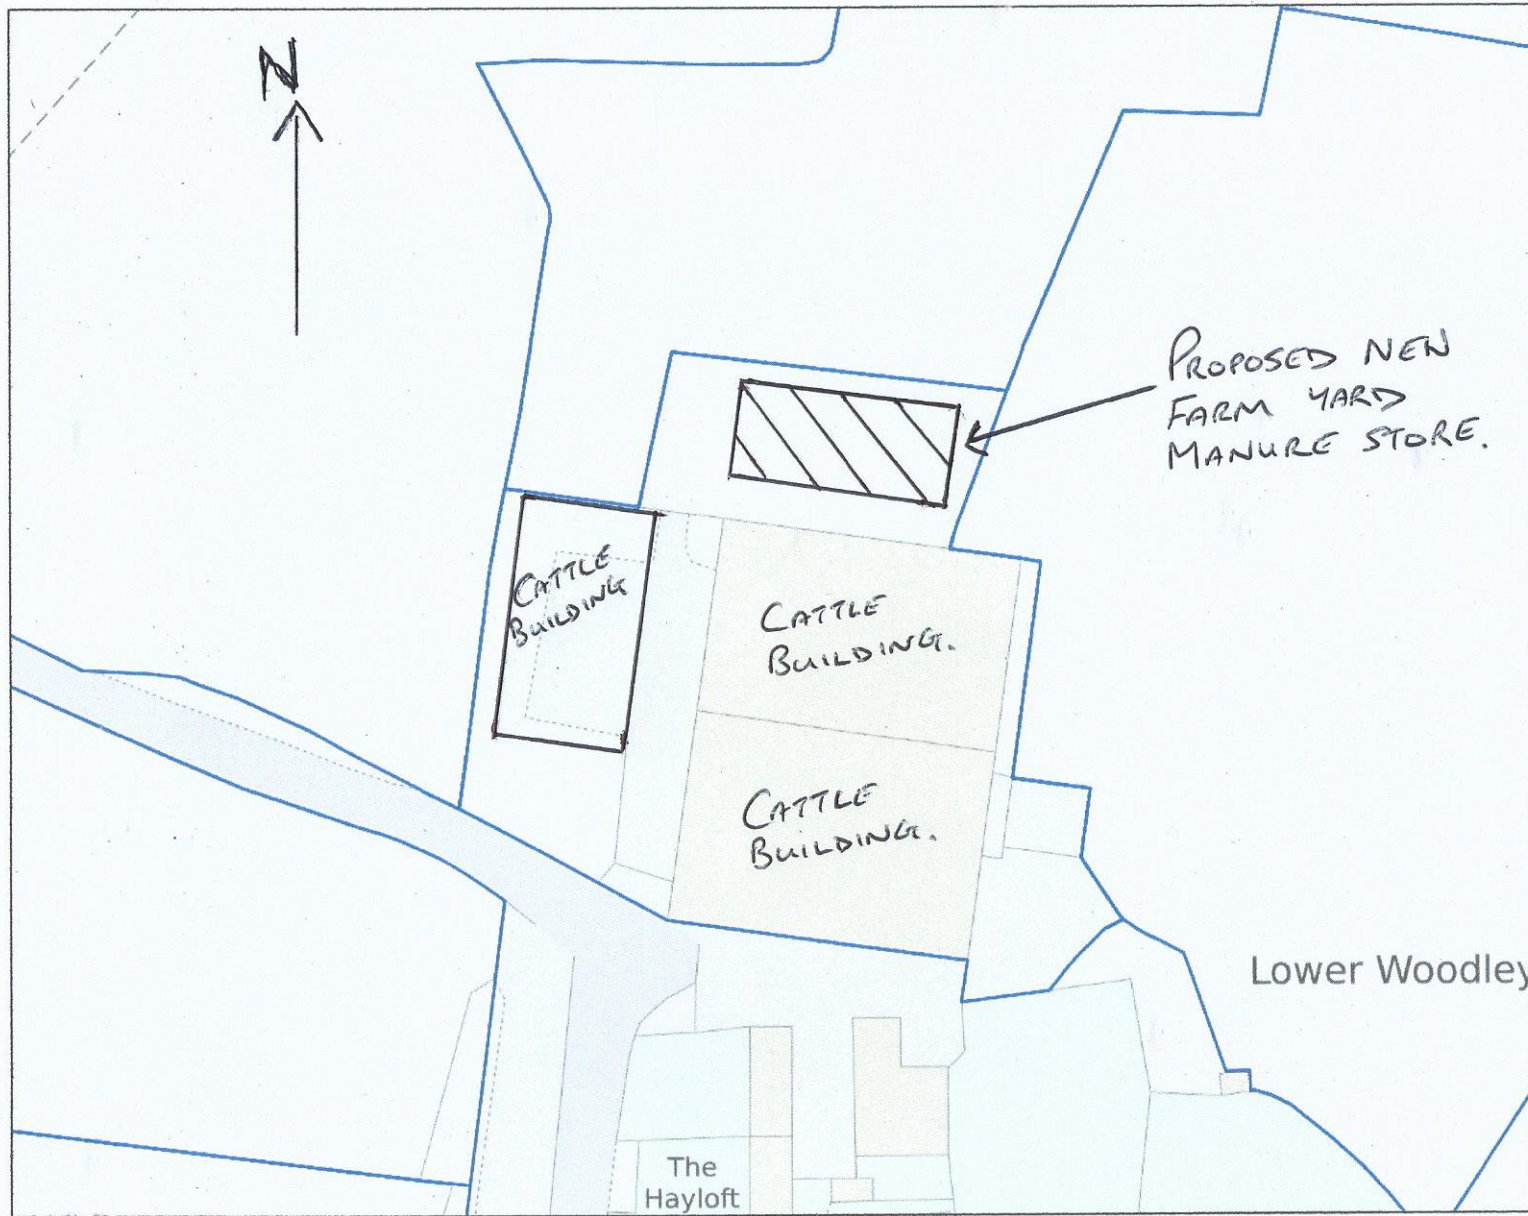

Site Layout Plan – Rev 1

Scale 1:1000 @ A4

50 Metres 