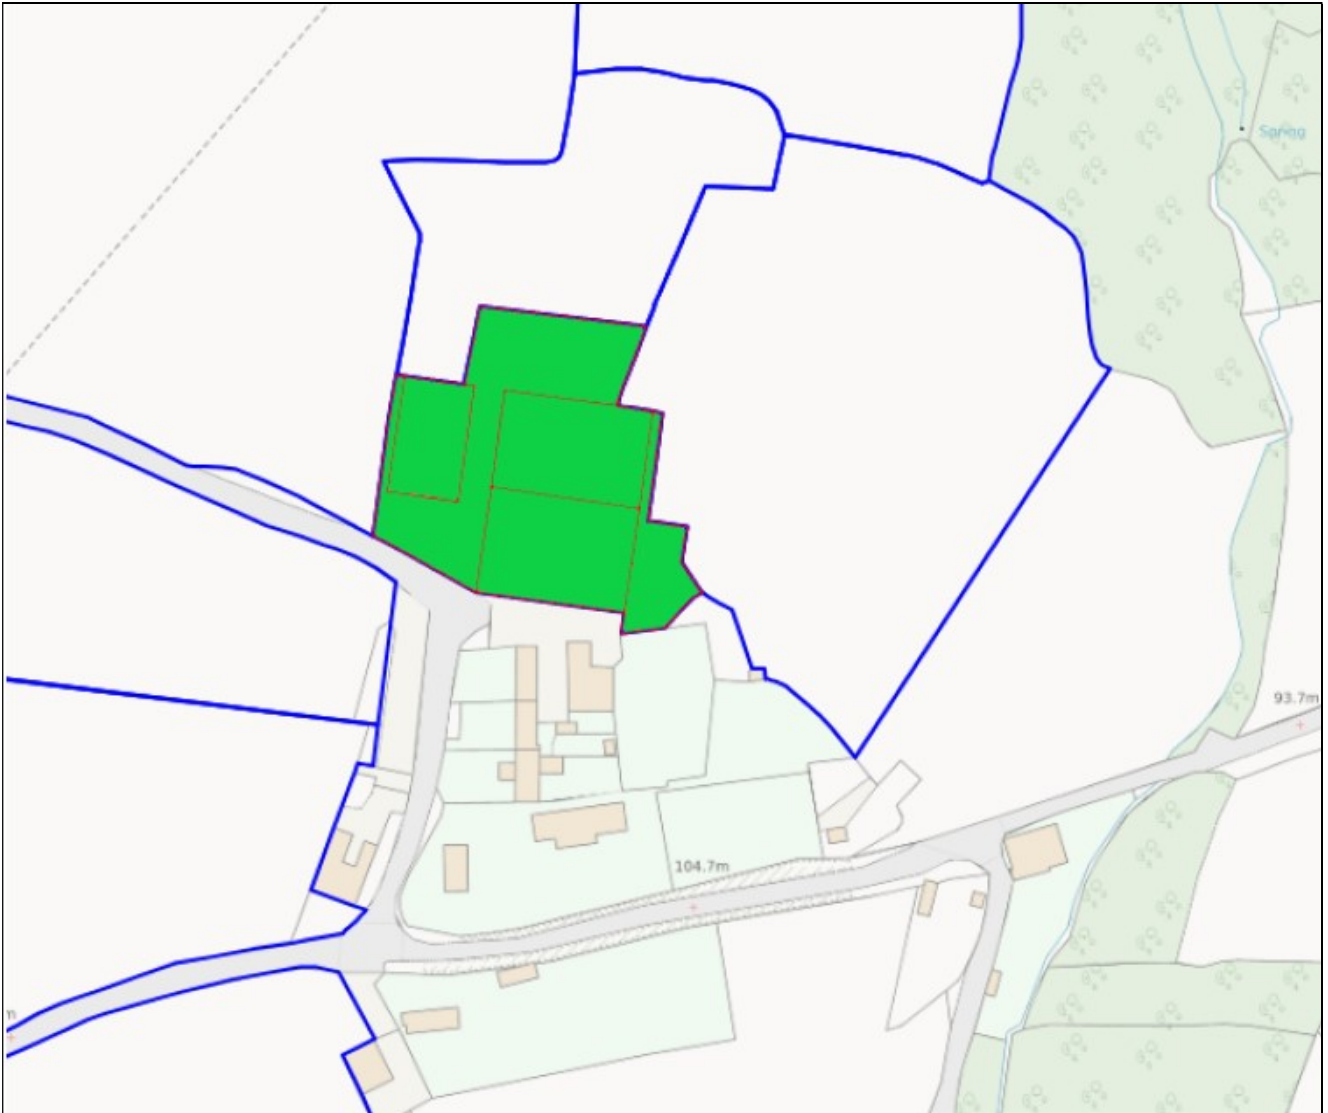

# Lower Woodley Farm Farm Yard Manure Store Location Plan

Scale 1:2000 @ A4

50 Metres 