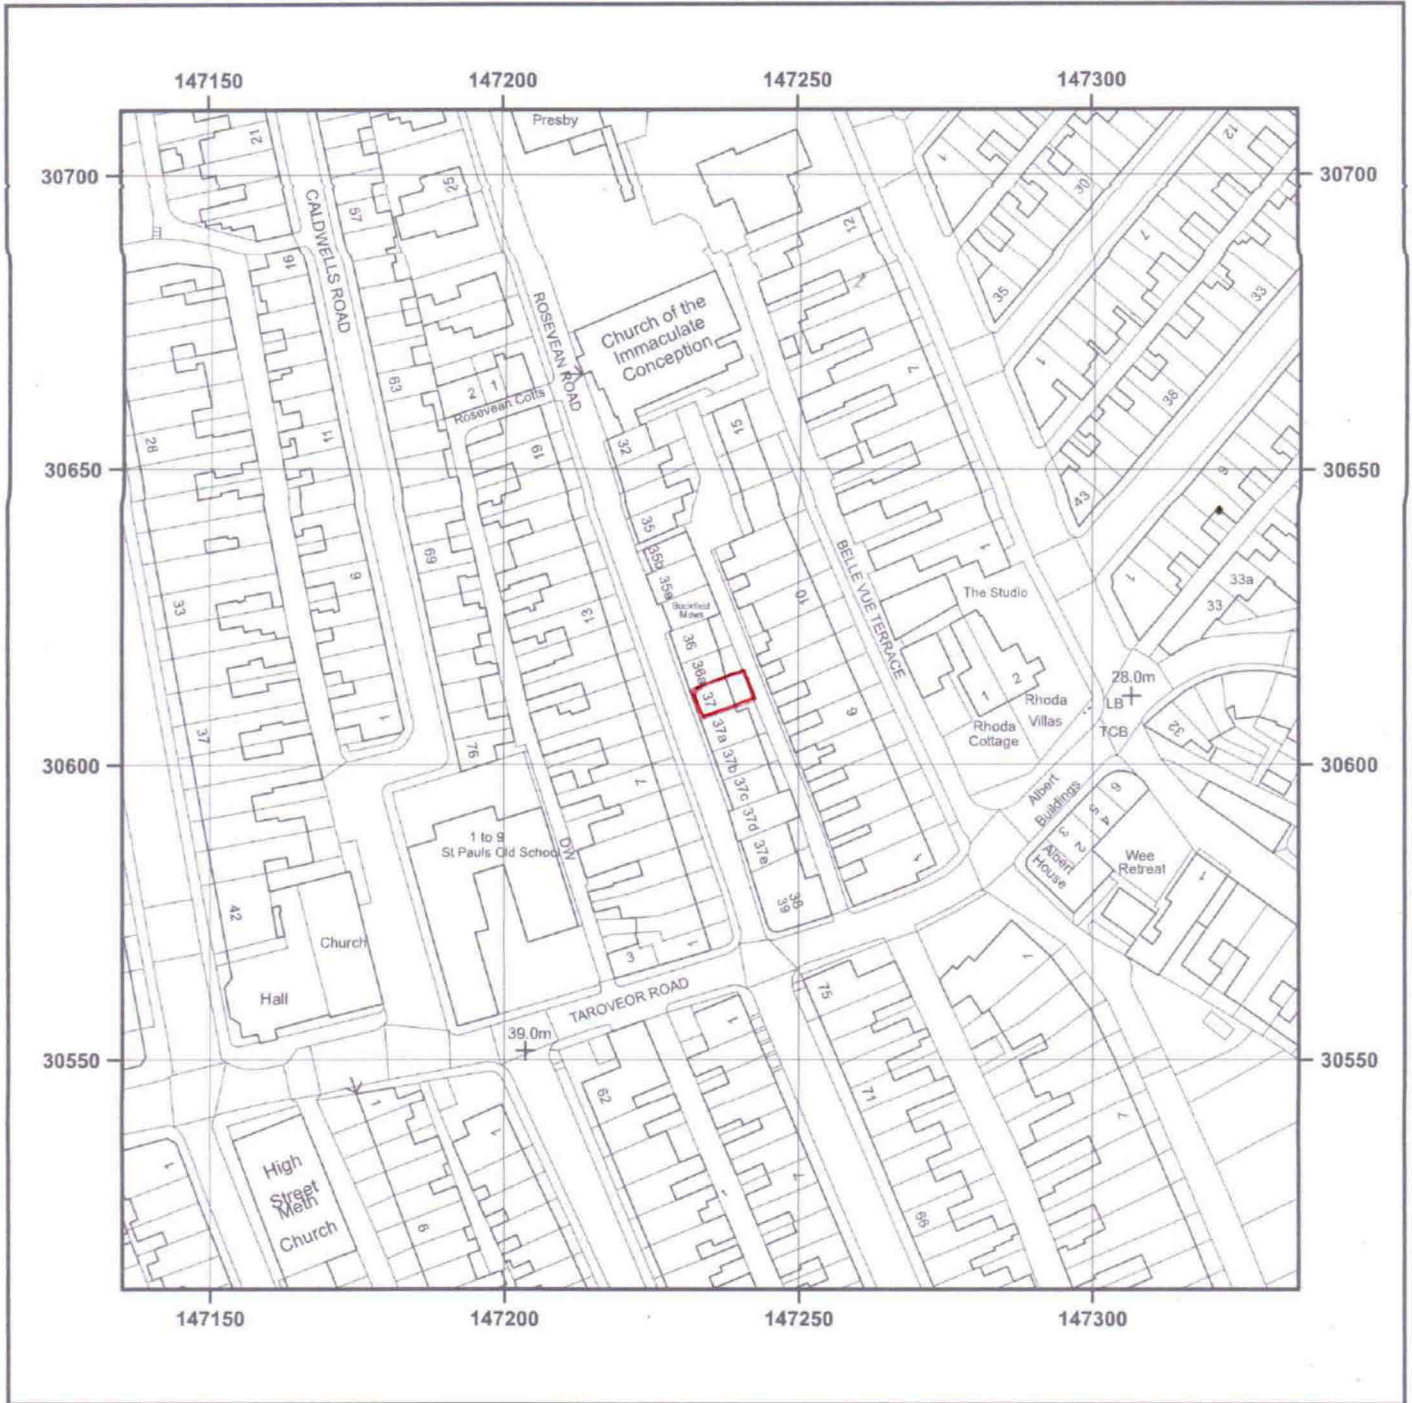

Plan 01

© Crown copyright and database rights 2024 OS AC0000848283. Public rights of way shown on this map have been taken from Local Authority definitive maps. The representation on this map of any other road, track or path is no evidence of the existence of a right of way.

37, ROSEVEAN ROAD, PENZANCE, TR18 2DX
Supplied by: www.ukmapcentre.com
Serial No: 281624
Centre Coordinates: 147235,30611
Production Date: 04/03/2024