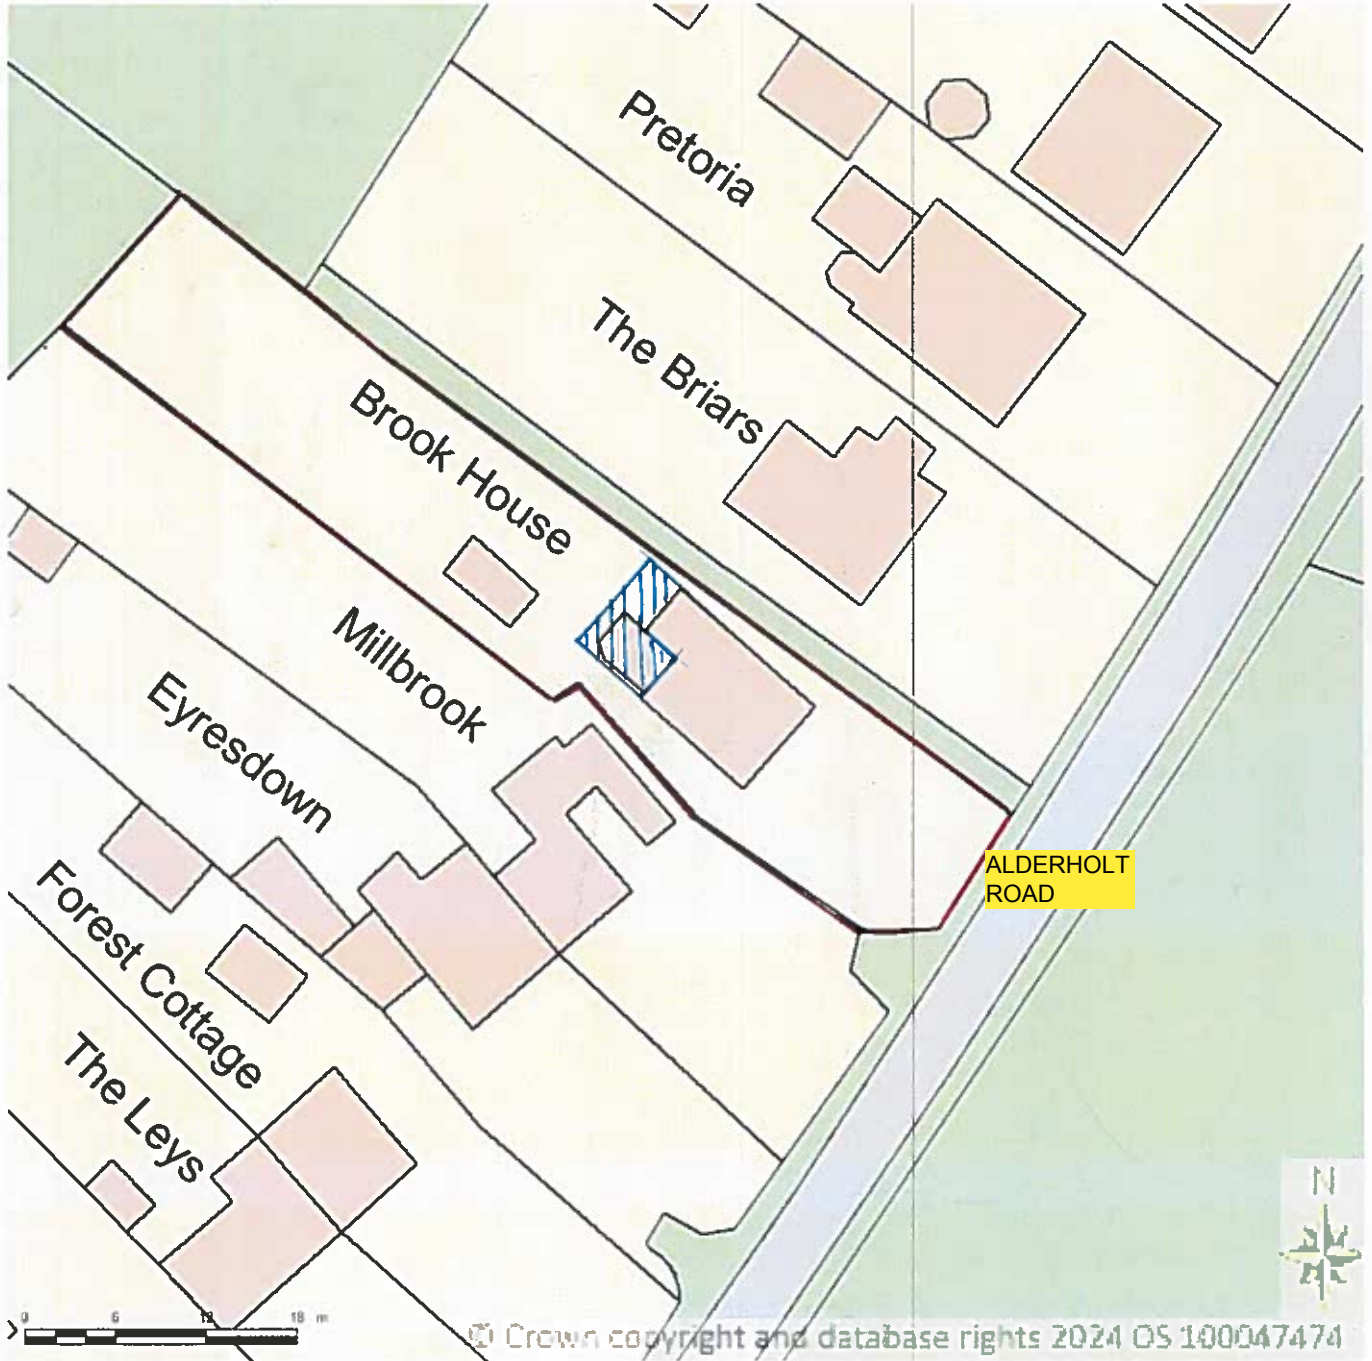

BLOCK/SITE PLAN
AREA 90m x 90m
SCALE 1:500 on A4
CENTRE COORDINATES: 412085, 114452

PROPOSED
EXTENSION

Supplied by Streetwise Maps Ltd
www.streetwise.net
Licence No: 100047474
04/03/2024 18:33:46
IJO DESIGN