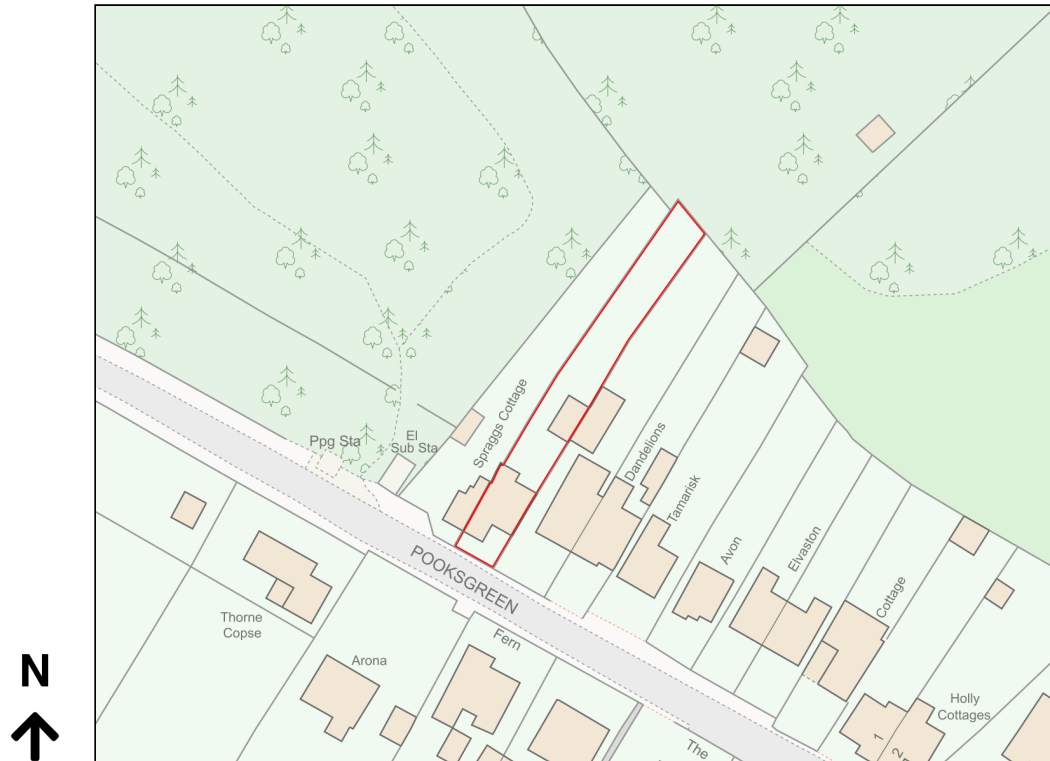

# Location Plan

Site Address: April Cottage, Pooks Green, Marchwood, SO40 4WQ

Date Produced: 17-Mar-2024

Scale: 1:1250 @A4

Planning Portal Reference: PP-12875997v1