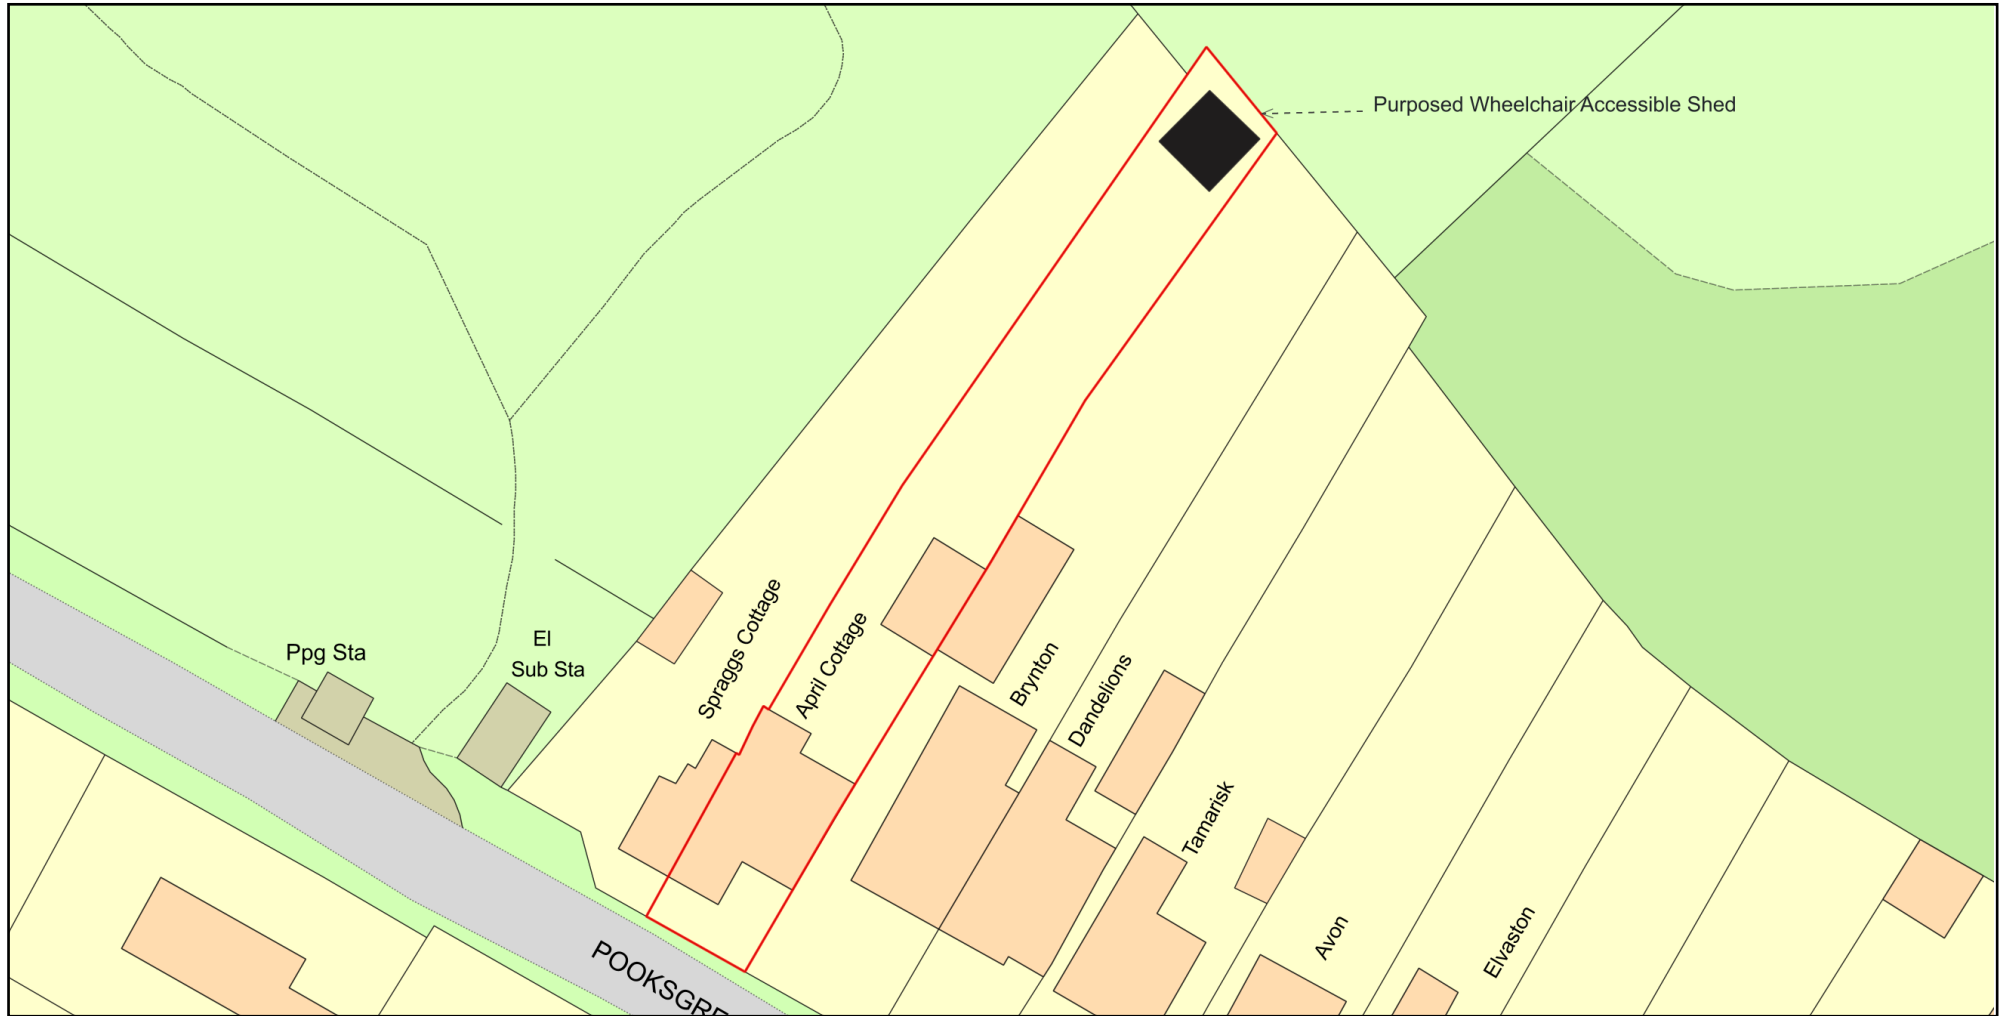

April Cottage Block Plan

Plan Produced for: Matthew Edwards

Date Produced: 24 Mar 2024

Plan Reference Number: TQRQM24084064922063

Scale: 1:500 @ A4

© Crown copyright and database rights 2023 OS 100042766