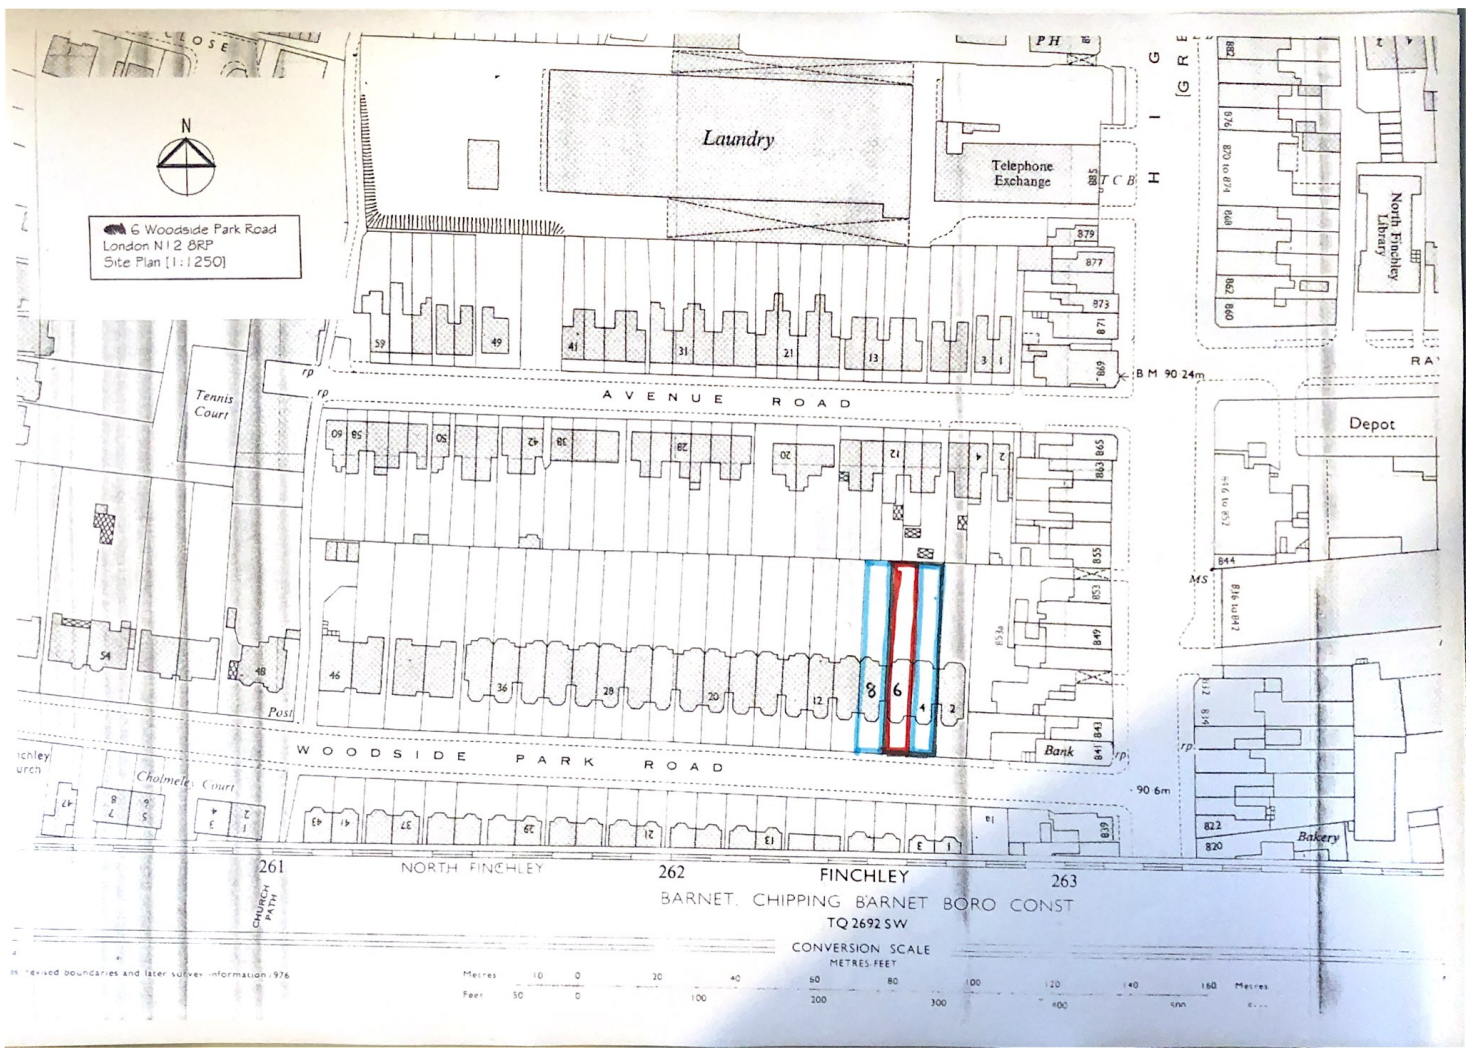

6 Woodside Park Road
London N12 8RP
Site Plan (1:1250)

261 NORTH FINCHLEY 262 FINCHLEY 263
BARNET, CHIPPING BARNET BORO CONST
TQ 2692 SW

CONVERSION SCALE