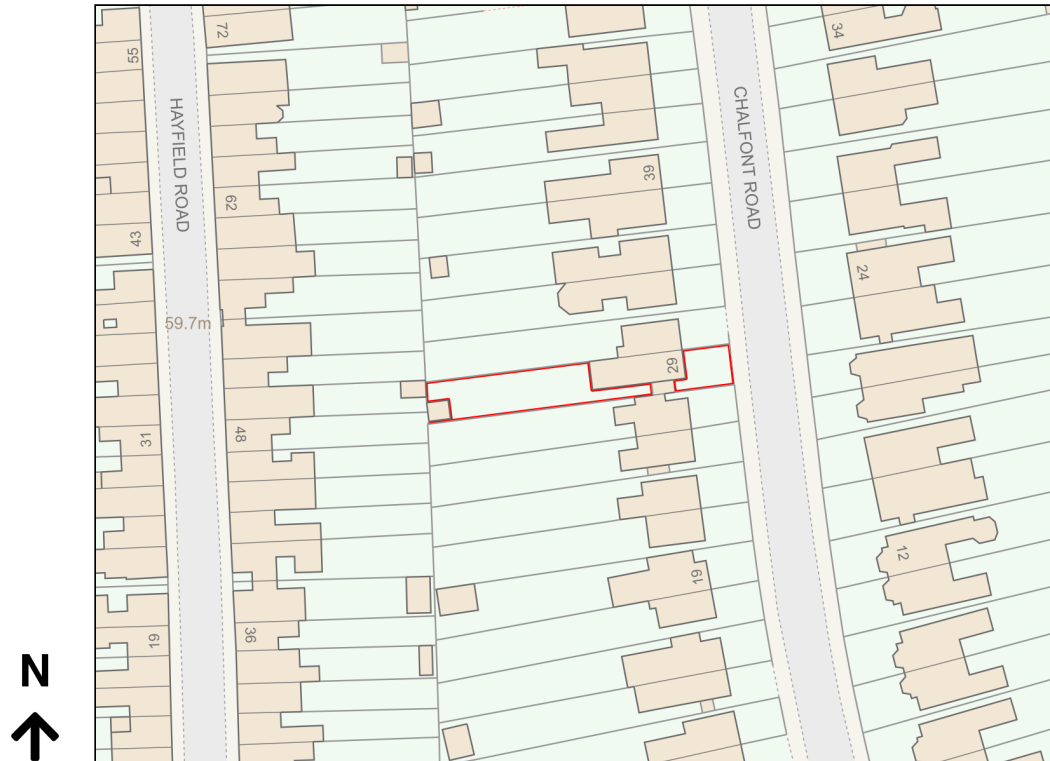

Location Plan

Site Address: 29, Chalfont Road, Oxford, OX2 6TL

Date Produced: 09-Mar-2024

Scale: 1:1250 @A4

Planning Portal Reference: PP-12855642v1