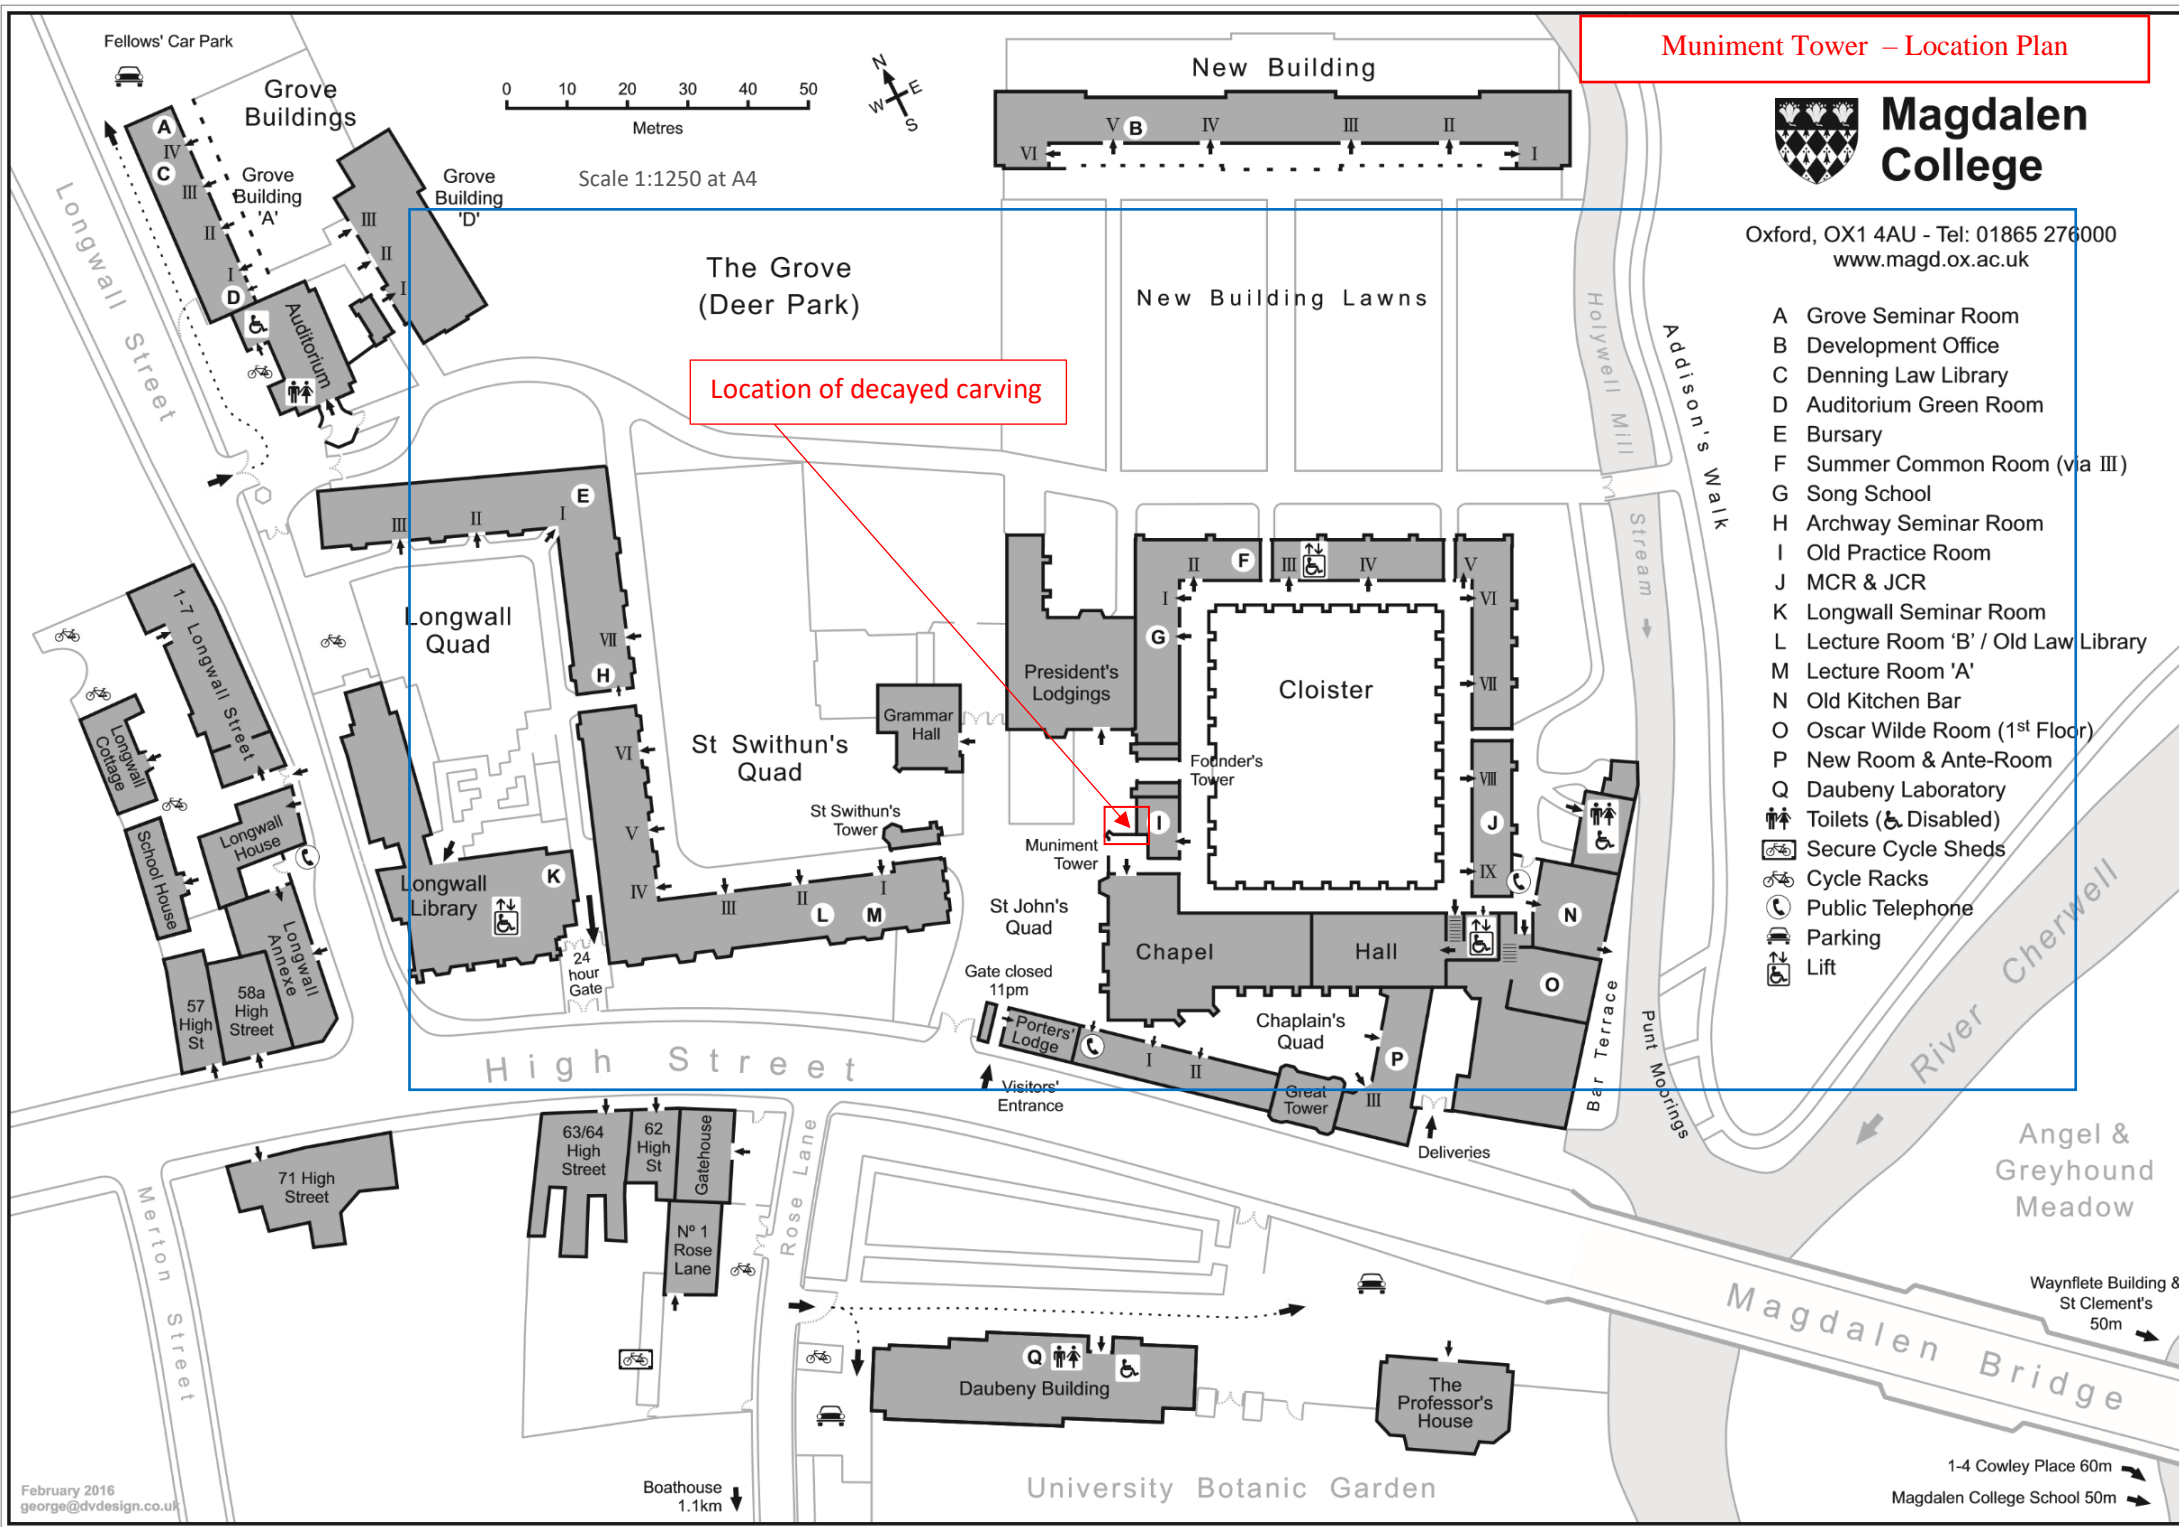

Muniment Tower – Location Plan

**Magdalen College**

Oxford, OX1 4AU - Tel: 01865 276000  
www.magd.ox.ac.uk

- A Grove Seminar Room
- B Development Office
- C Denning Law Library
- D Auditorium Green Room
- E Bursary
- F Summer Common Room (via III)
- G Song School
- H Archway Seminar Room
- I Old Practice Room
- J MCR & JCR
- K Longwall Seminar Room
- L Lecture Room 'B' / Old Law Library
- M Lecture Room 'A'
- N Old Kitchen Bar
- O Oscar Wilde Room (1st Floor)
- P New Room & Ante-Room
- Q Daubeny Laboratory
- Toilets (♿ Disabled)
- Secure Cycle Sheds
- Cycle Racks
- Public Telephone
- Parking
- Lift

Location of decayed carving

Scale 1:1250 at A4