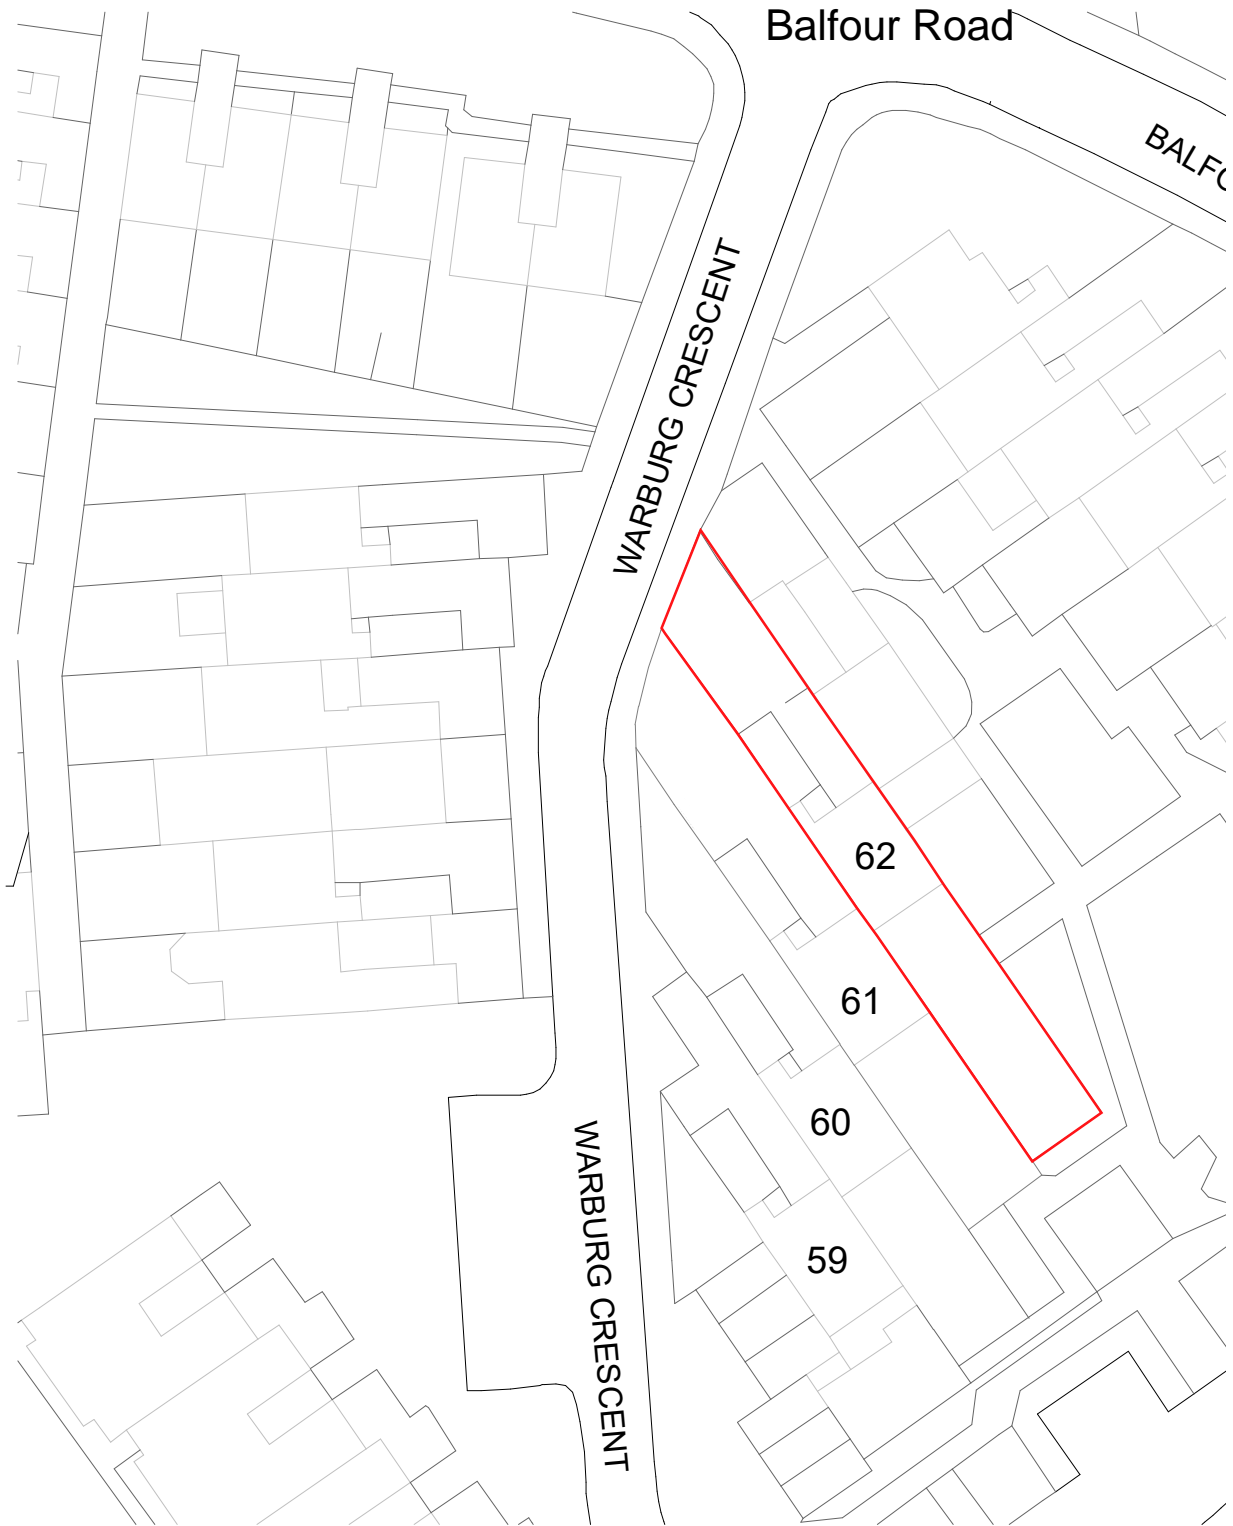

North

Existing
Block Plan
Scale 1:500

0

40m