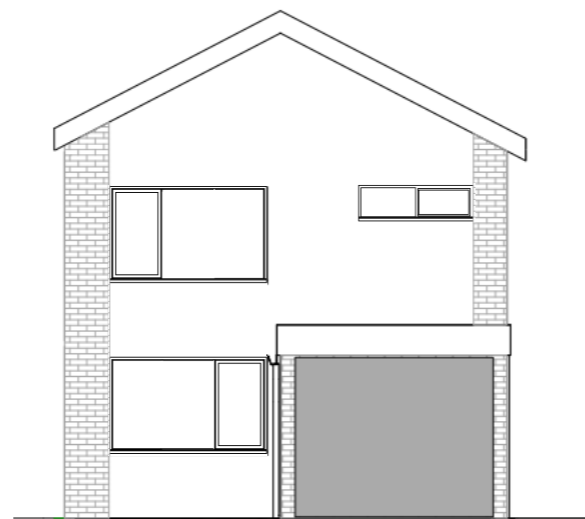

Proposed Front (north) Elevation

Existing Front (north) Elevation

Proposed and Existing East Elevation

Proposed and existing west elevation

62 Warburg Crescent, Oxford

change of garage door to window

March 2024

Elevations- 5543/WC/E