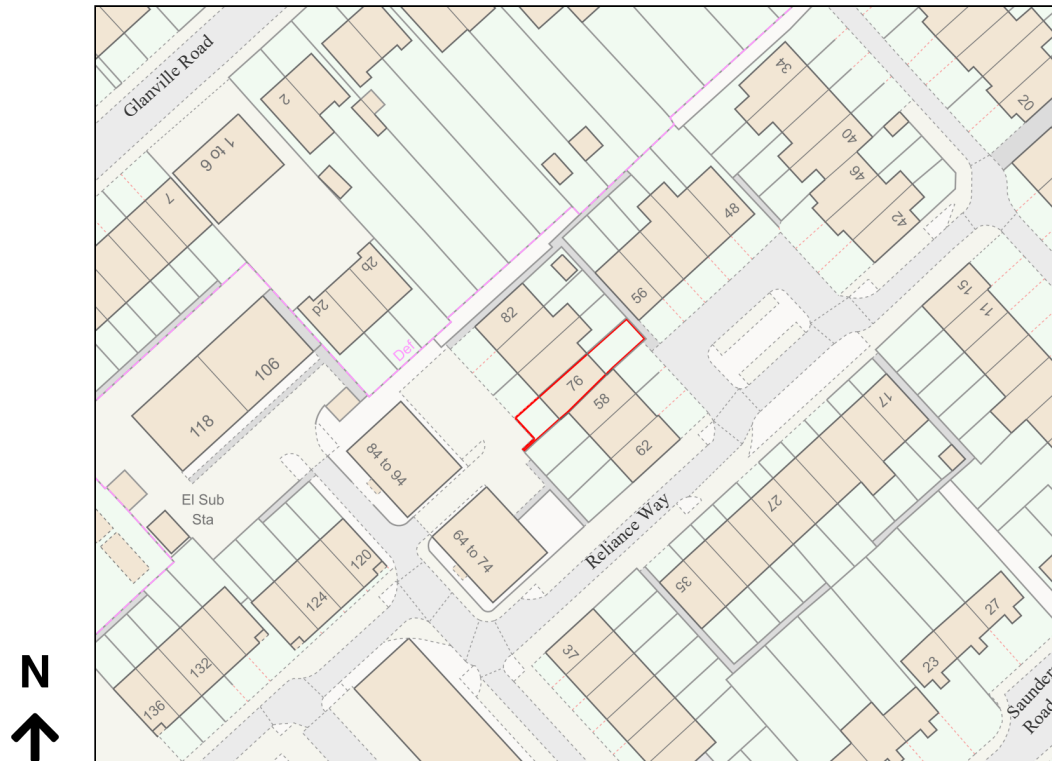

Location Plan

Site Address: 76, Reliance Way, Oxford, OX4 2FG

Date Produced: 22-Mar-2024

Scale: 1:1250 @A4

Planning Portal Reference: PP-12913817v1