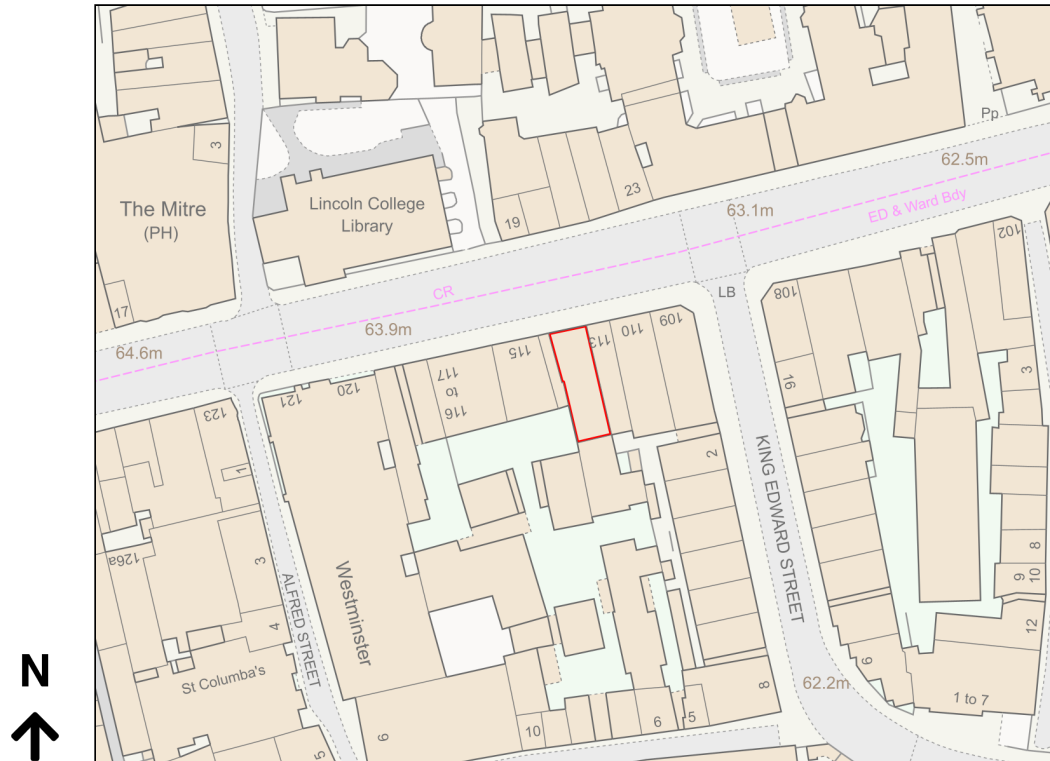

Location Plan

Site Address: Kaliko, 114, High Street, Oxford, OX1 4BX

Date Produced: 22-Mar-2024

Scale: 1:1250 @A4

Planning Portal Reference: PP-12916794v1