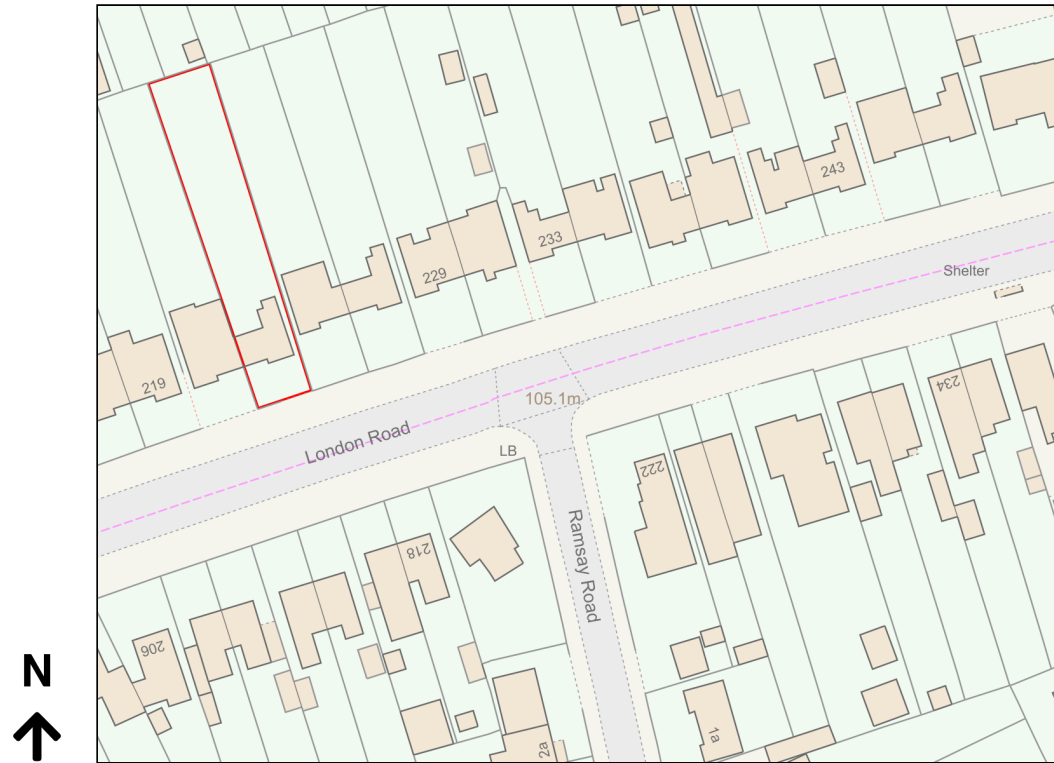

Location Plan

Site Address: 223, London Road, Headington, Oxford, OX3 9JA

Date Produced: 25-Mar-2024

Scale: 1:1250 @A4

Planning Portal Reference: PP-12923564v1