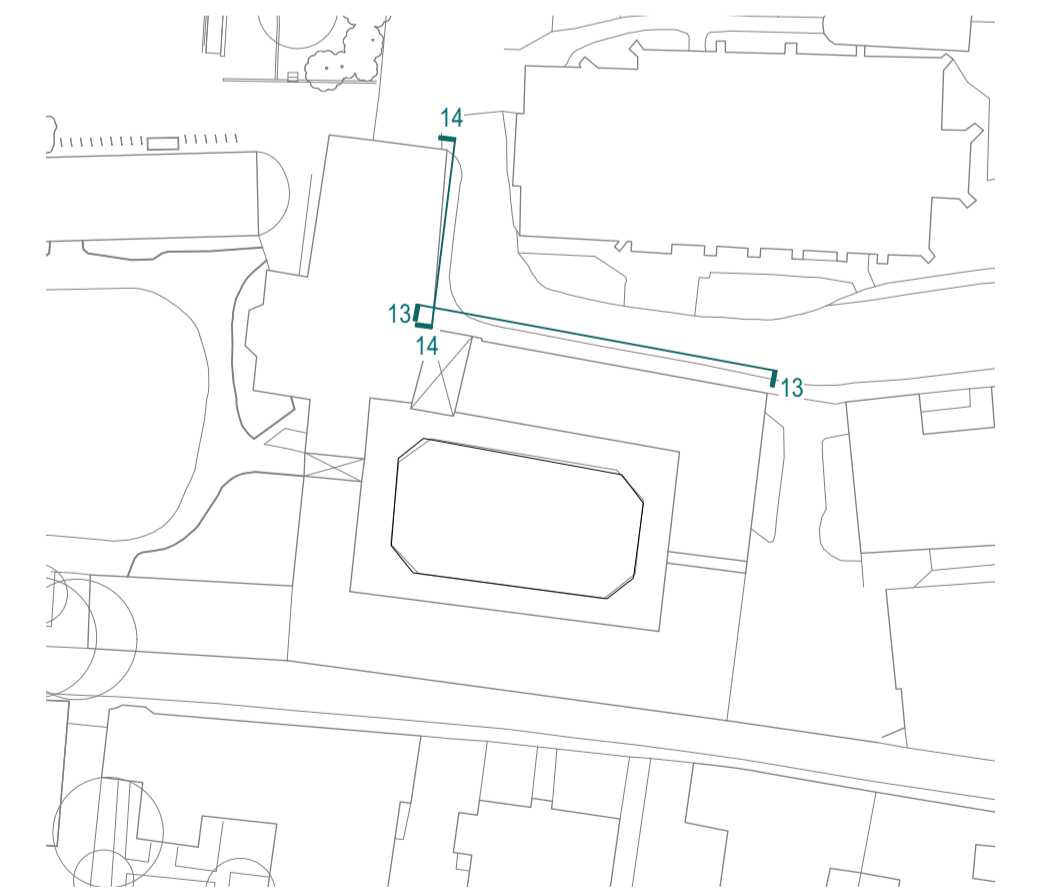

Key plan
(NTS)

STAGE 3

Notes

**WALTERS
& COHEN
ARCHITECTS**

2 Wilkin Street
London
NW5 3NL

Telephone 020 7428 9751
mail@waltersandcohen.com

Pembroke College Rokos and Old Quad

Existing Elevations 13 & 14

Checked by	Scale	Date Drawn	Job No.	Drawing No.	Revision
TL	1:100@A1	17.10.23	2313	PD-4206	-

© This drawing is copyright. Check dimensions on site