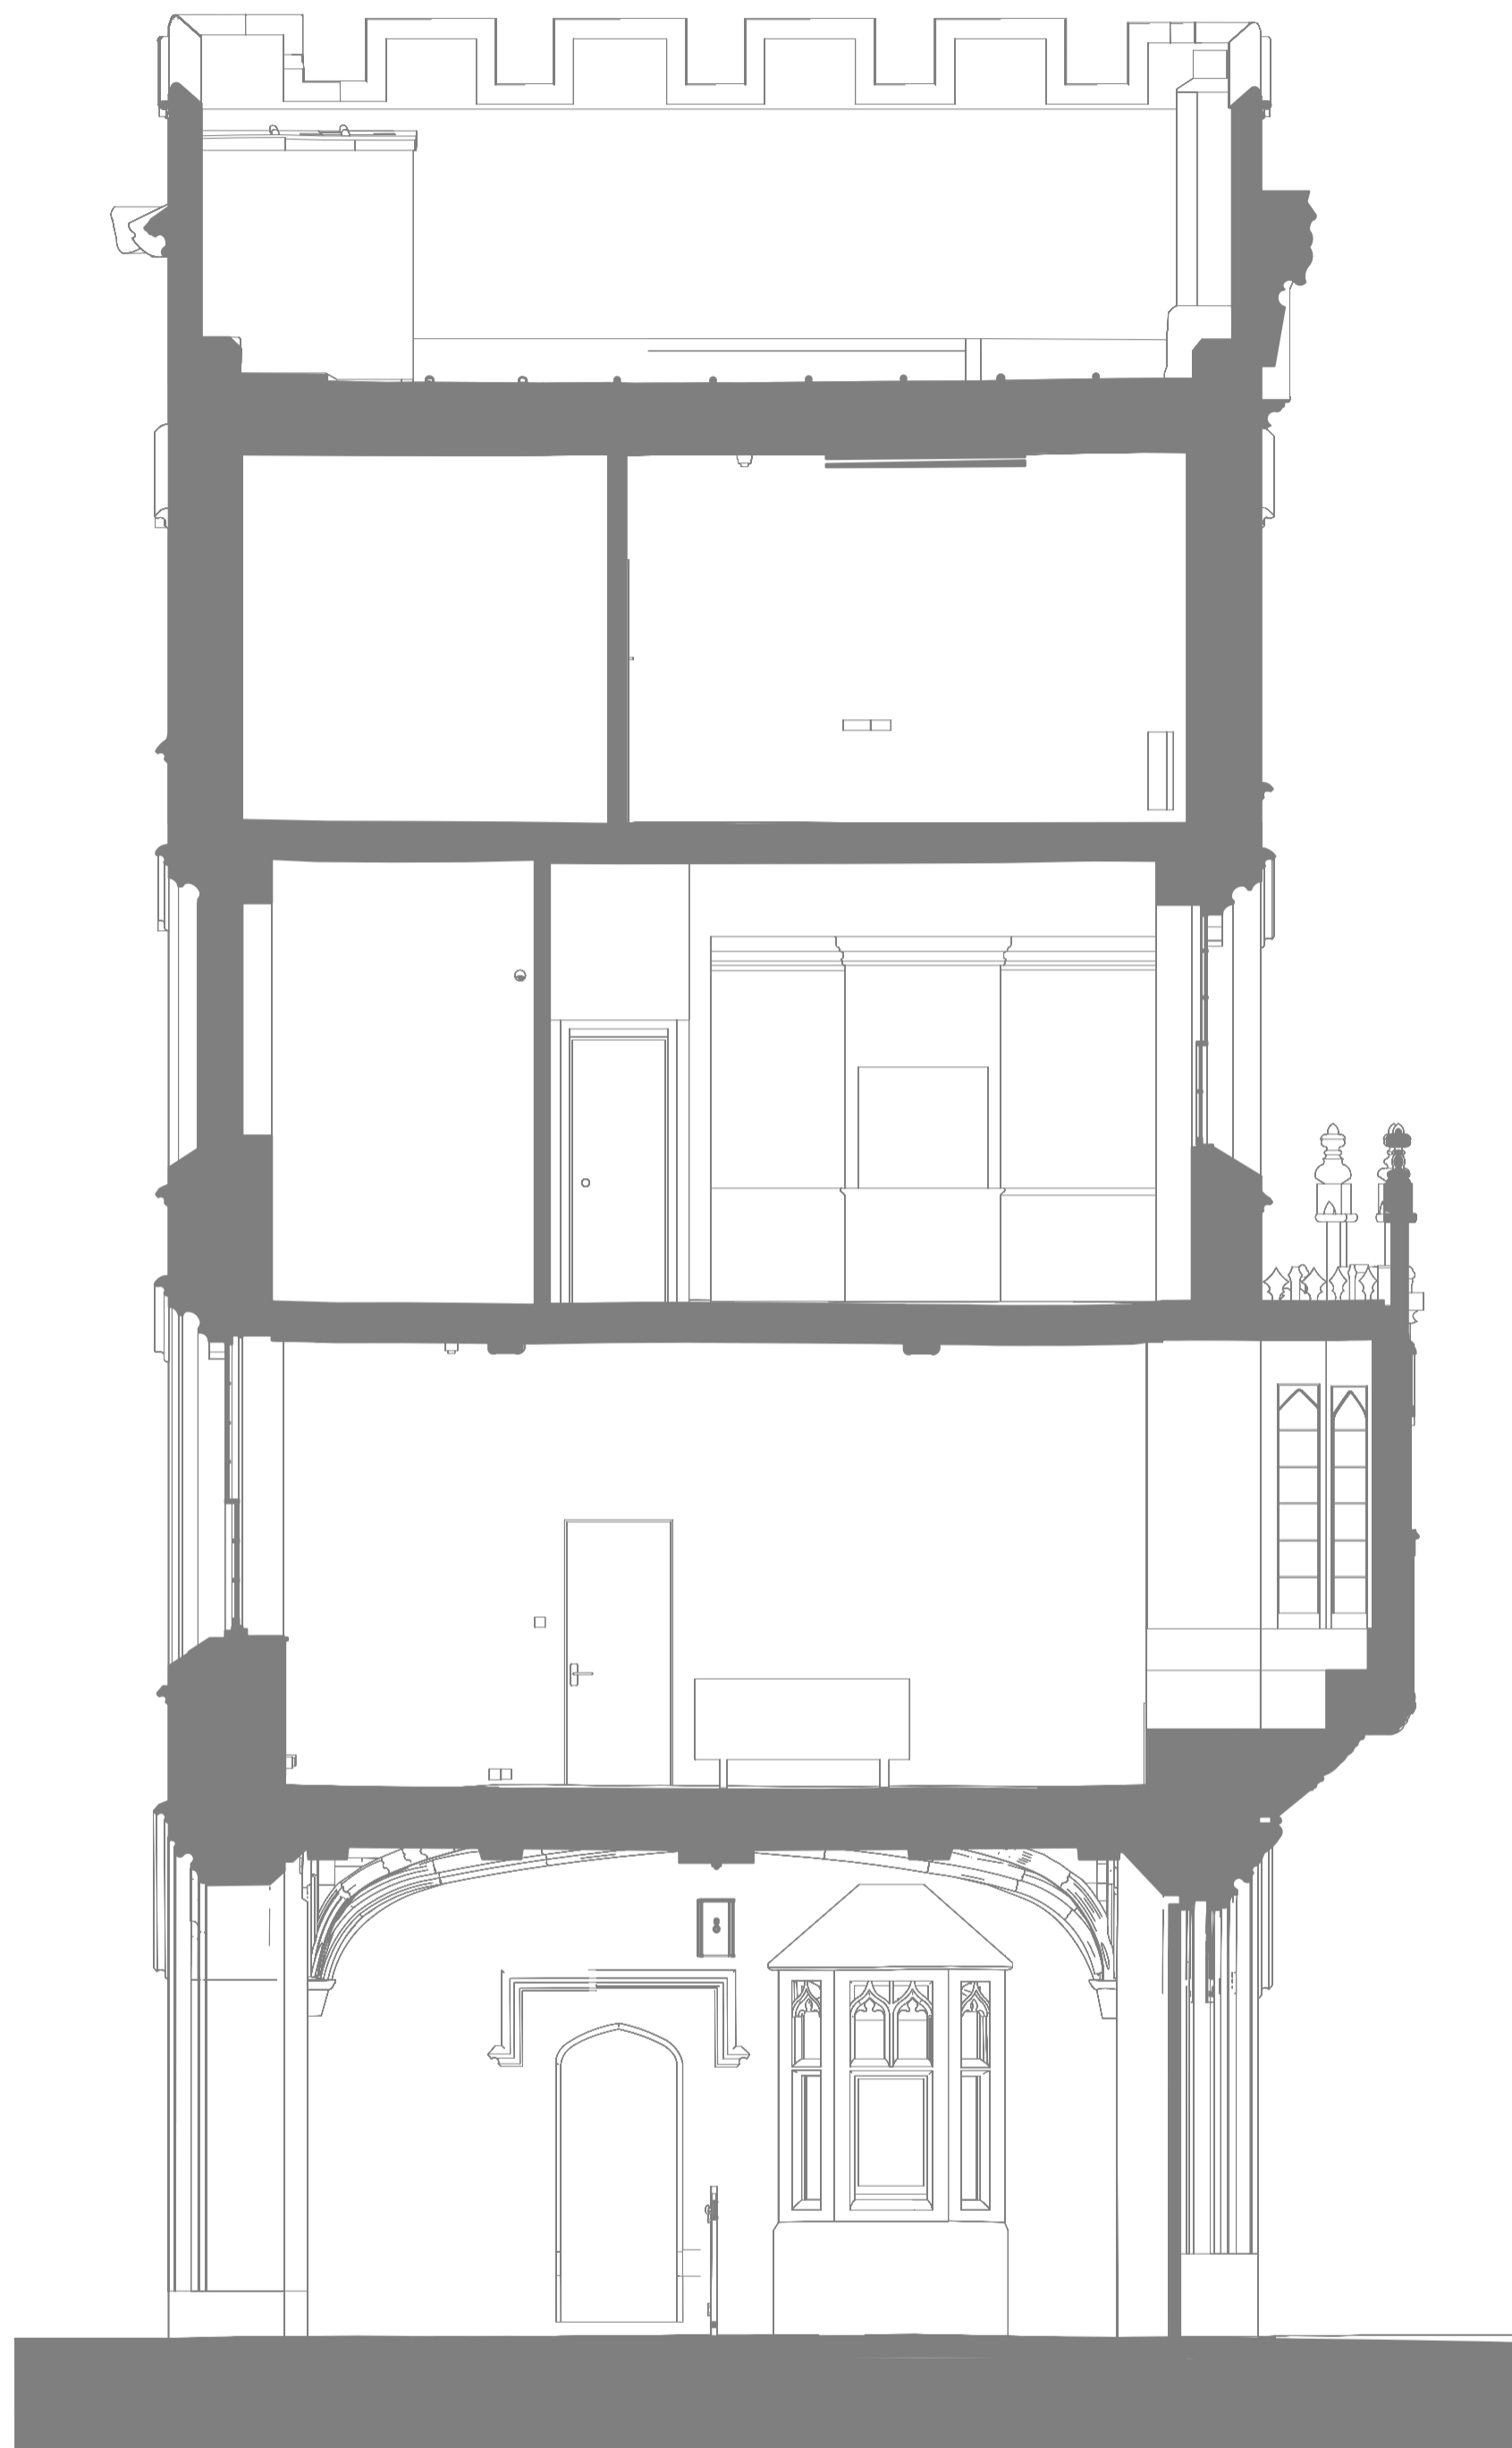

Old Quad Section CC
Staircase 1

Old Quad Section DD
Tower

Key Plan
NTS

Notes

Rev	Date	Amendment
--	15.03.24	Issued for Planning

**WALTERS
& COHEN**
ARCHITECTS

2 Wilkin Street
London
NW5 3NL
Telephone 020 7428 9751
mail@waltersandcohen.com

Pembroke College - Old Quad & Rokos

Existing Sections - Old Quad 2of2

Checked by	Scale	Date Drawn	Job No.	Drawing No.	Revision
TL	1:50 @ A1	04.09.23	2313	PD-0101	-

© This drawing is copyright. Check dimensions on site