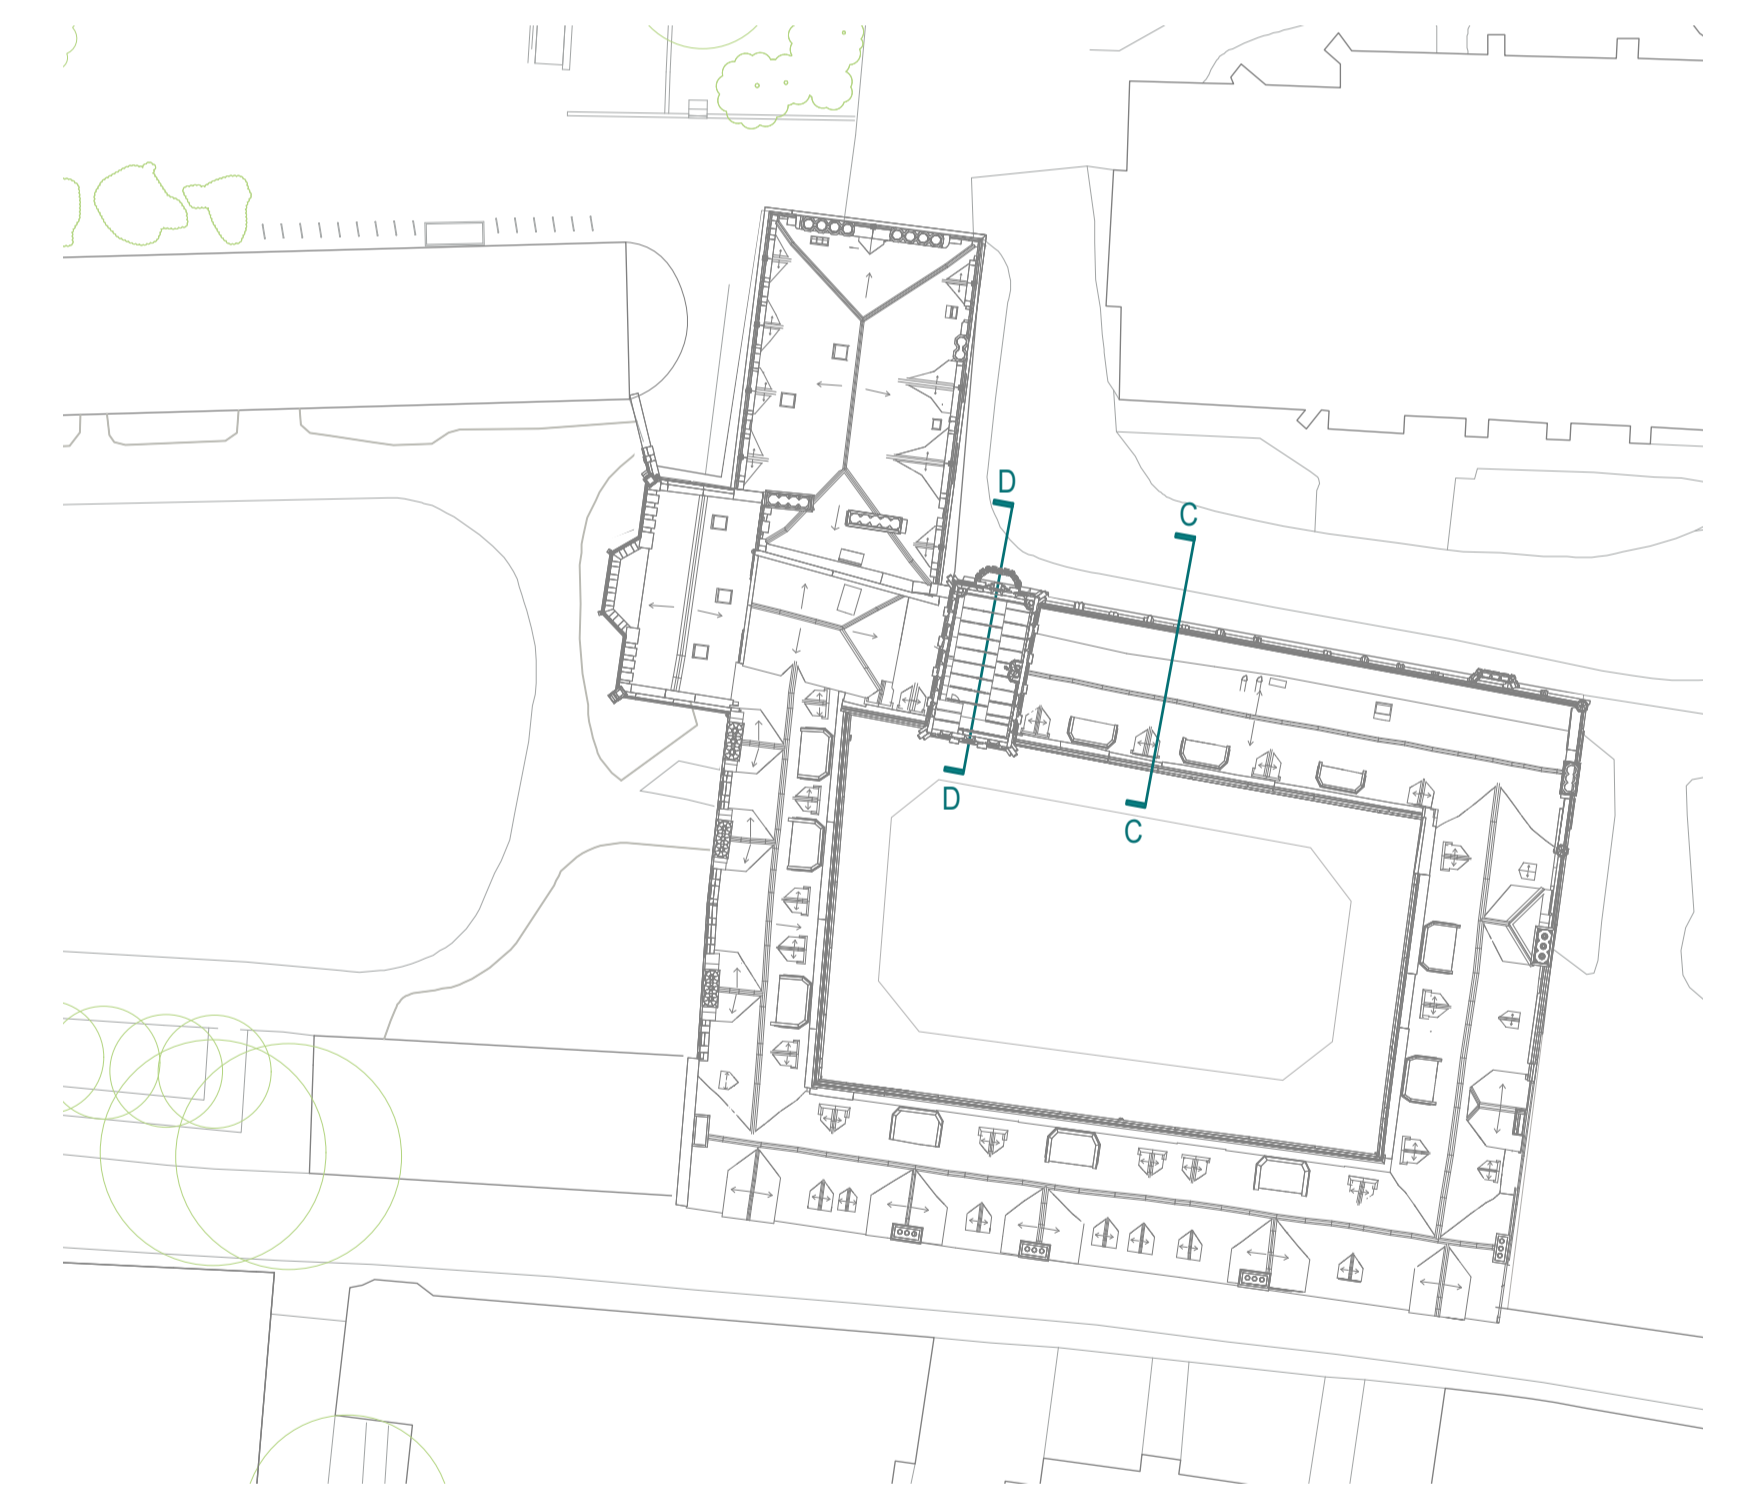

Old Quad Section CC
Staircase 1

Old Quad Section DD
Tower

Key Plan
NTS

Notes

Rev	Date	Amendment
--	15.03.24	Issued for Planning

**WALTERS
& COHEN**
ARCHITECTS

2 Wilkin Street
London
NW5 3NL
Telephone 020 7428 9751
mail@waltersandcohen.com

Pembroke College - Old Quad & Rokos

Existing Sections - Old Quad 2of2

Checked by	Scale	Date Drawn	Job No.	Drawing No.	Revision
TL	1:50 @ A1	04.09.23	2313	PD-0101	-

© This drawing is copyright. Check dimensions on site

PLANNING