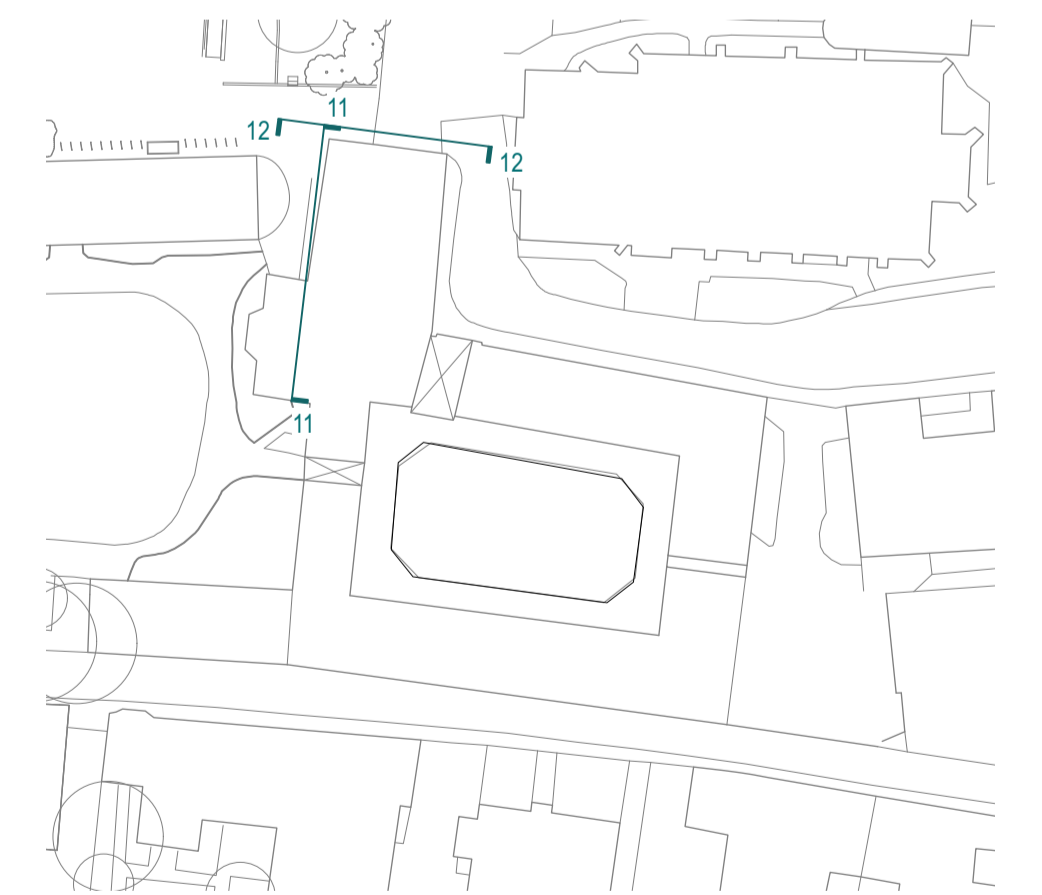

Key plan
(NTS)

Notes

**WALTERS
& COHEN**
ARCHITECTS

2 Wilkin Street
London
NW5 3NL

Telephone 020 7428 9751
mail@waltersandcohen.com

Pembroke College Rokos and Old Quad

Existing Elevations 11 & 12

Checked by	Scale	Date Drawn	Job No.	Drawing No.	Revision
TL	1:100@A1	17.10.23	2313	PD-4265	-

© This drawing is copyright. Check dimensions on site

STAGE 3