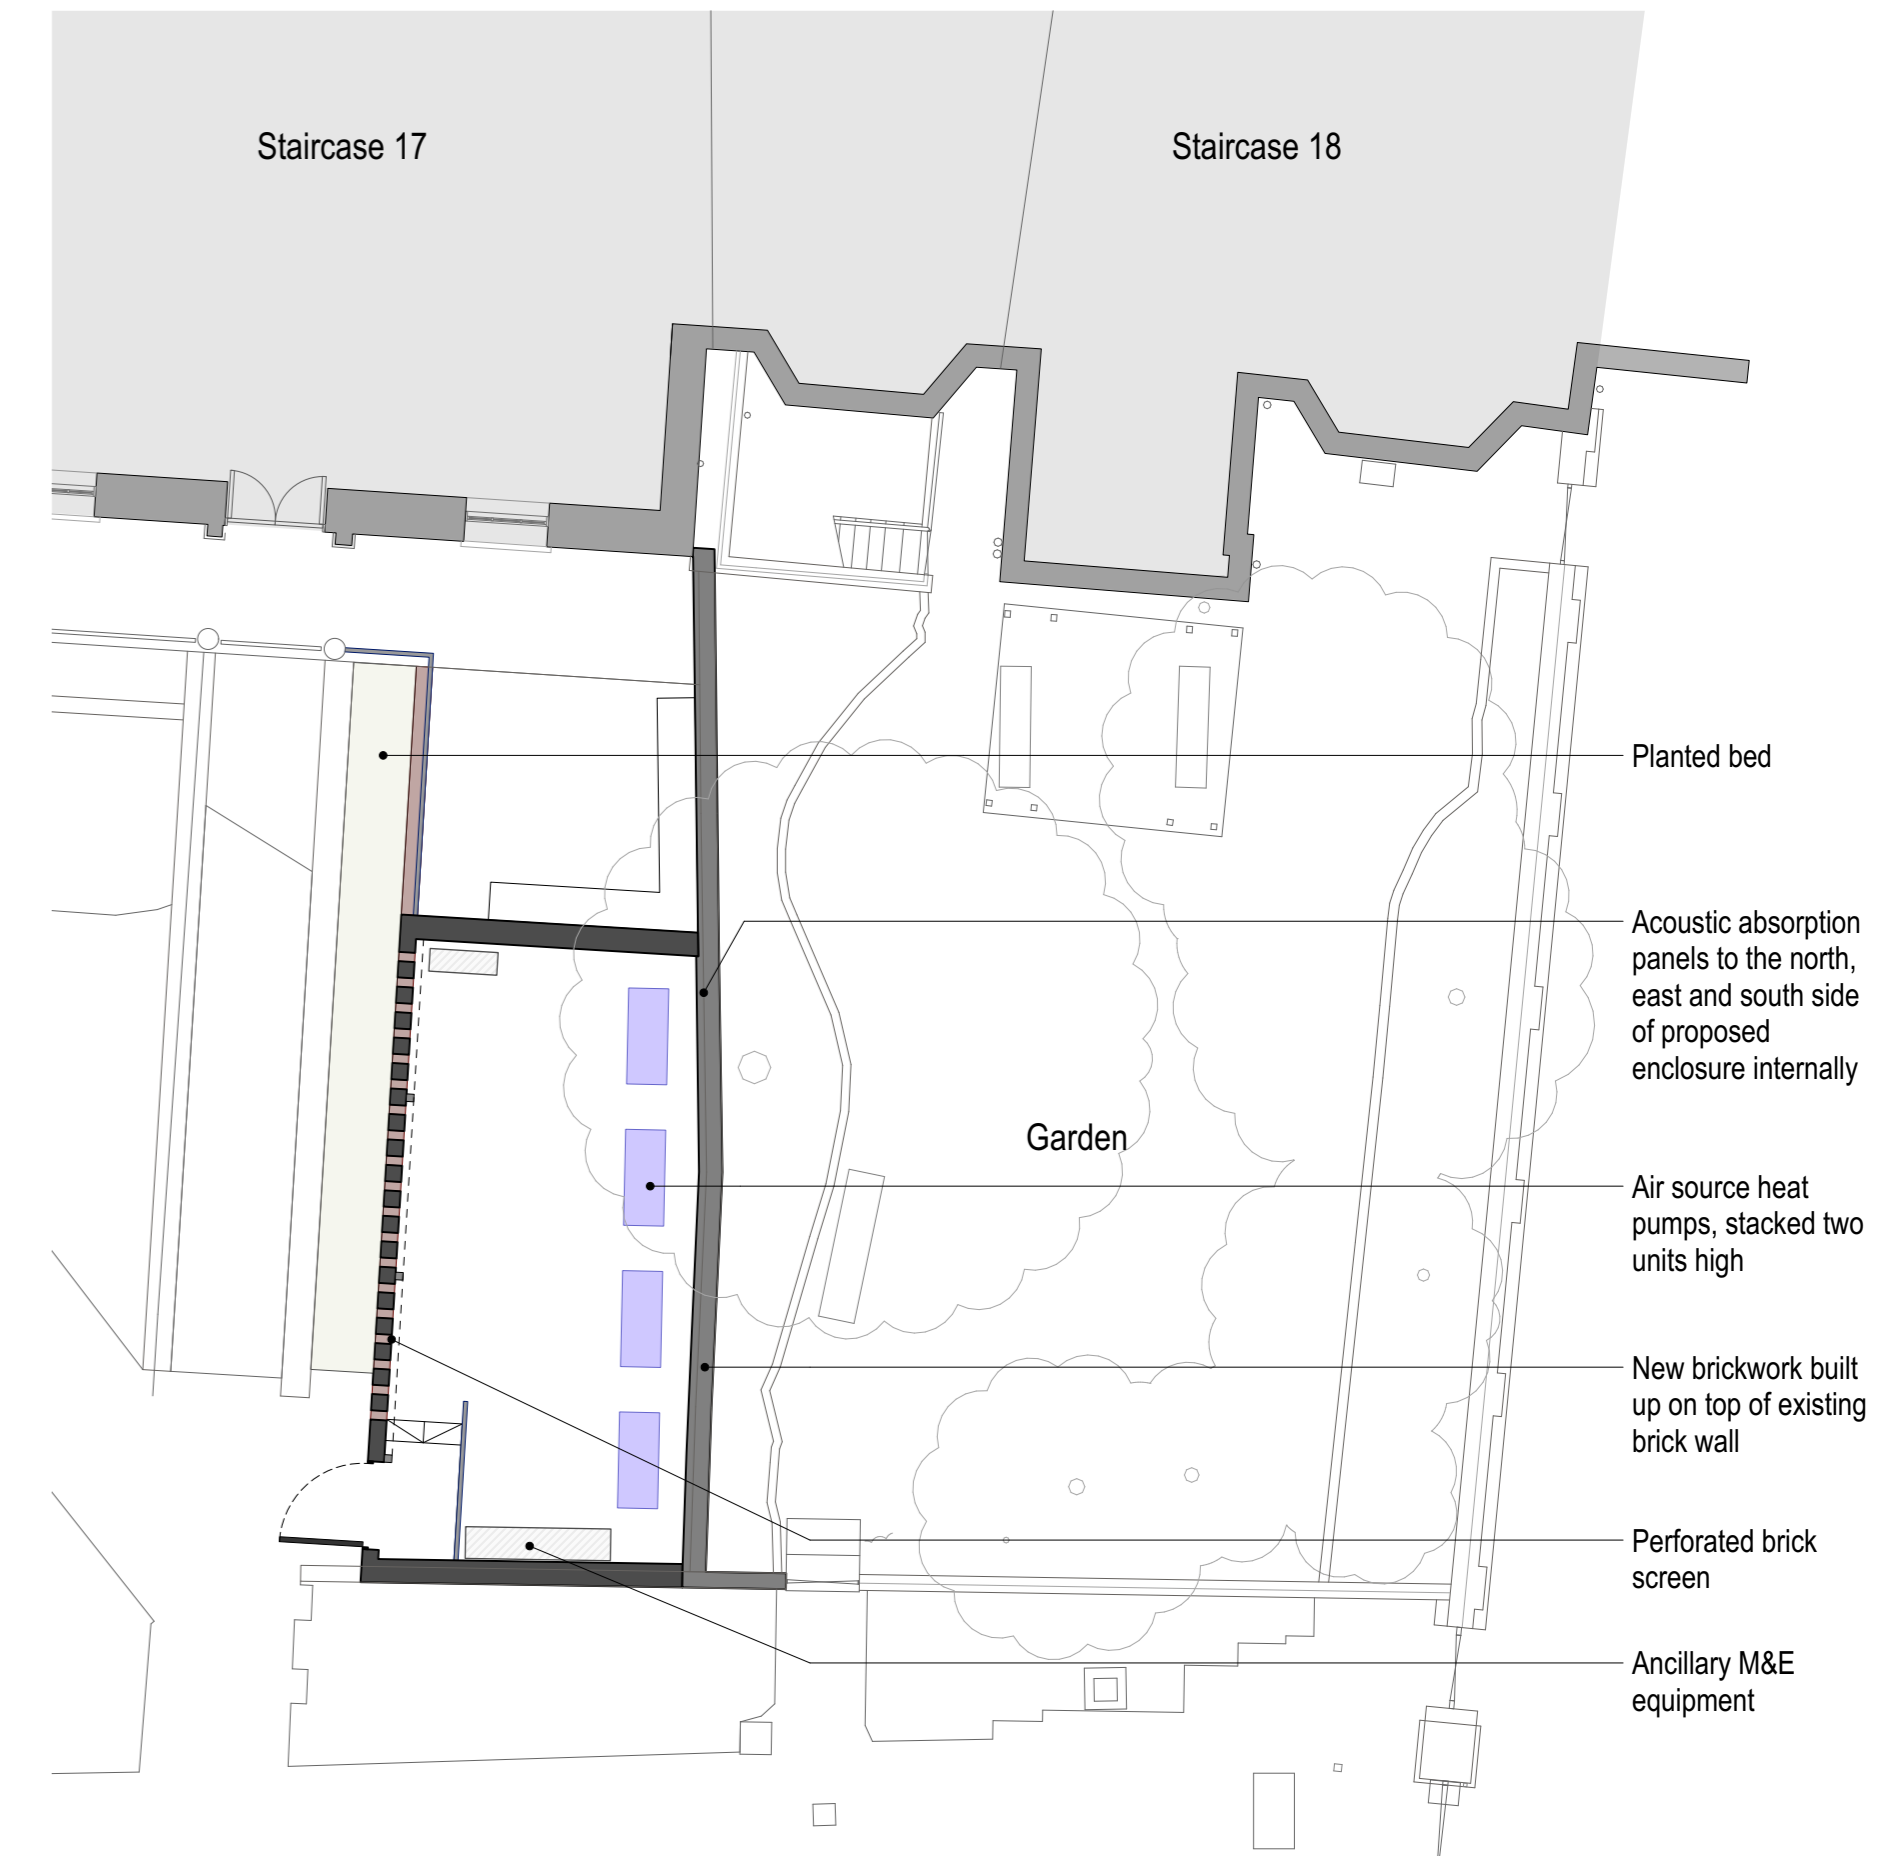

North Quad - Existing Plan
1:100 @ A1

North Quad - Demolition Plan
1:100 @ A1

North Quad - Proposed Plan
1:100 @ A1

Key Plan
1:1000 @ A1

Notes

Rev	Date	Amendment
--	15.03.24	Issued for Planning

WALTERS & COHEN
ARCHITECTS

2 Wilkin Street
London
NW5 3NL
Telephone 020 7428 9751
mail@waltersandcohen.com

Pembroke College Rokos and Old Quad North Quad - Plans

Checked by	Scale	Date Drawn	Job No.	Drawing No.	Revision
TL	1:100@A1	04.09.23	2313	T-1099	

© This drawing is copyright. Check dimensions on site

PLANNING