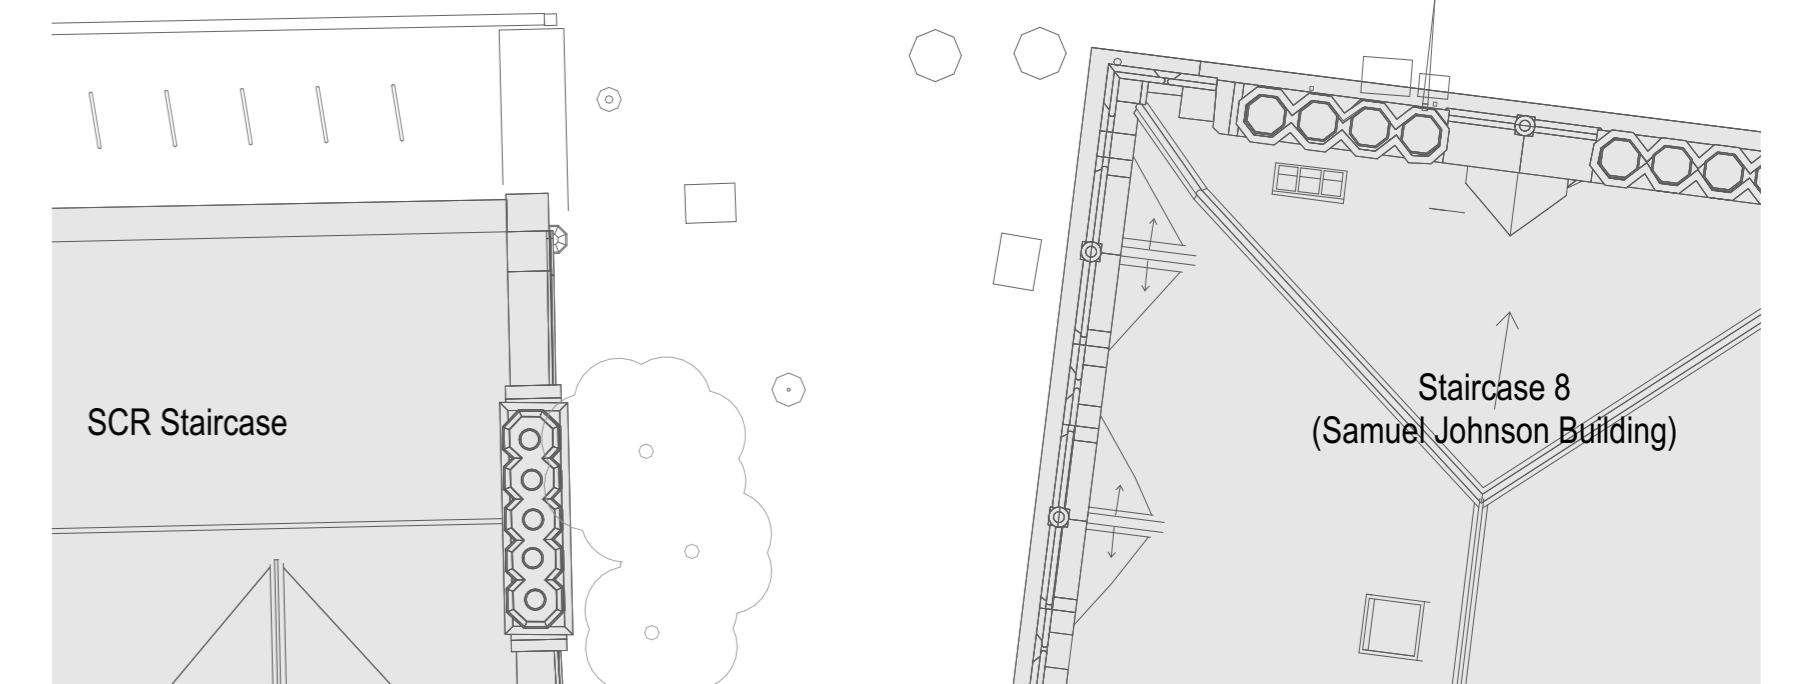

North Quad - Existing Plan
1:100 @ A1

North Quad - Demolition Plan
1:100 @ A1

North Quad - Proposed Plan
1:100 @ A1

Key Plan
1:1000 @ A1

Notes

Rev	Date	Amendment
--	15.03.24	Issued for Planning

WALTERS & COHEN
ARCHITECTS

2 Wilkin Street
London
NW5 3NL
Telephone 020 7428 9751
mail@waltersandcohen.com

Pembroke College Rokos and Old Quad North Quad - Plans

Checked by	Scale	Date Drawn	Job No.	Drawing No.	Revision
TL	1:100@A1	04.09.23	2313	T-1099	