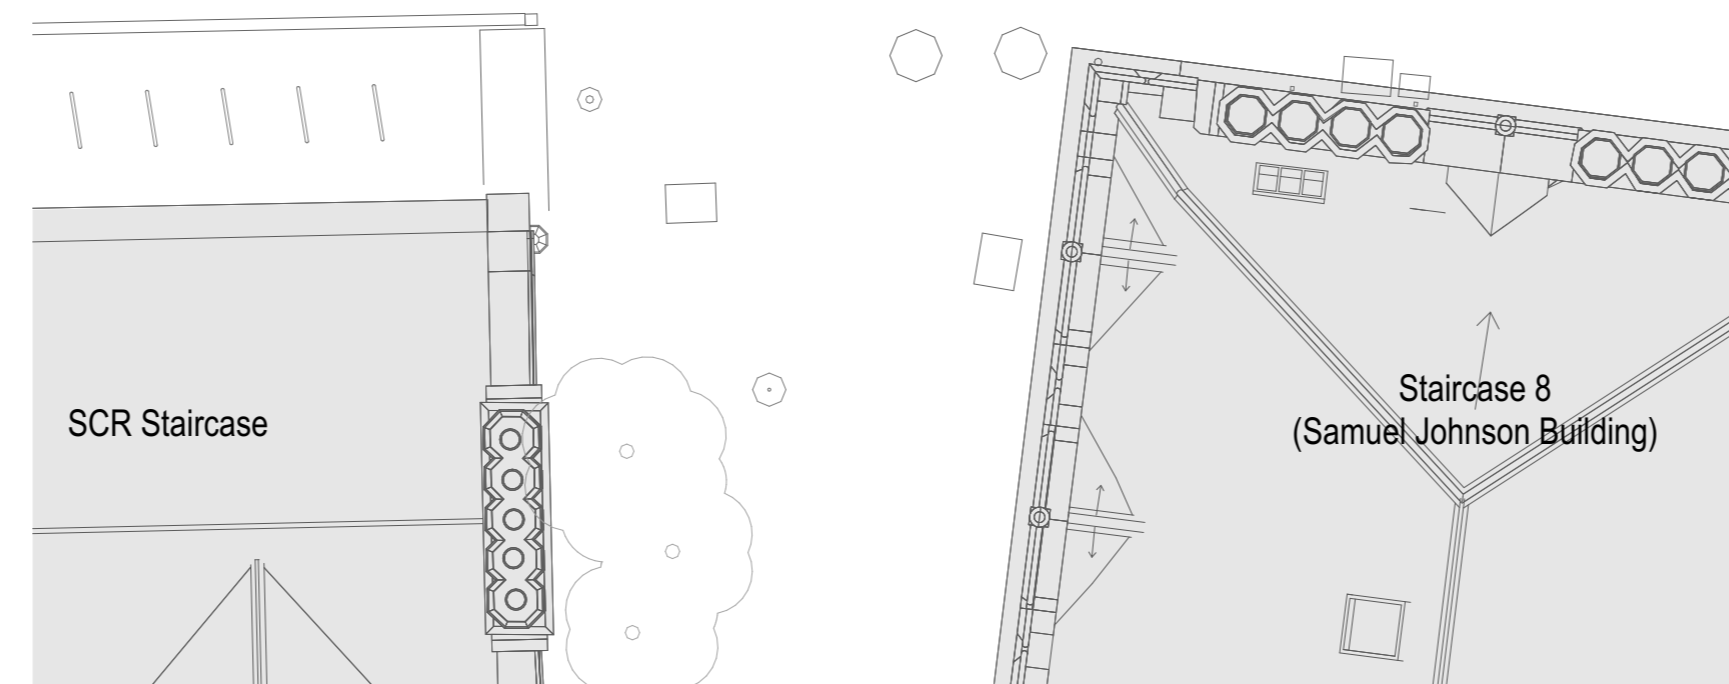

North Quad - Existing Plan
1:100 @ A1

North Quad - Demolition Plan
1:100 @ A1

North Quad - Proposed Plan
1:100 @ A1

Key Plan
1:1000 @ A1

Notes

Rev	Date	Amendment
--	15.03.24	Issued for Planning

WALTERS & COHEN
ARCHITECTS

2 Wilkin Street
London
NW5 3NL
Telephone 020 7428 9751
mail@waltersandcohen.com

Pembroke College Rokos and Old Quad North Quad - Plans

Checked by	Scale	Date Drawn	Job No.	Drawing No.	Revision
TL	1:100@A1	04.09.23	2313	T-1099	