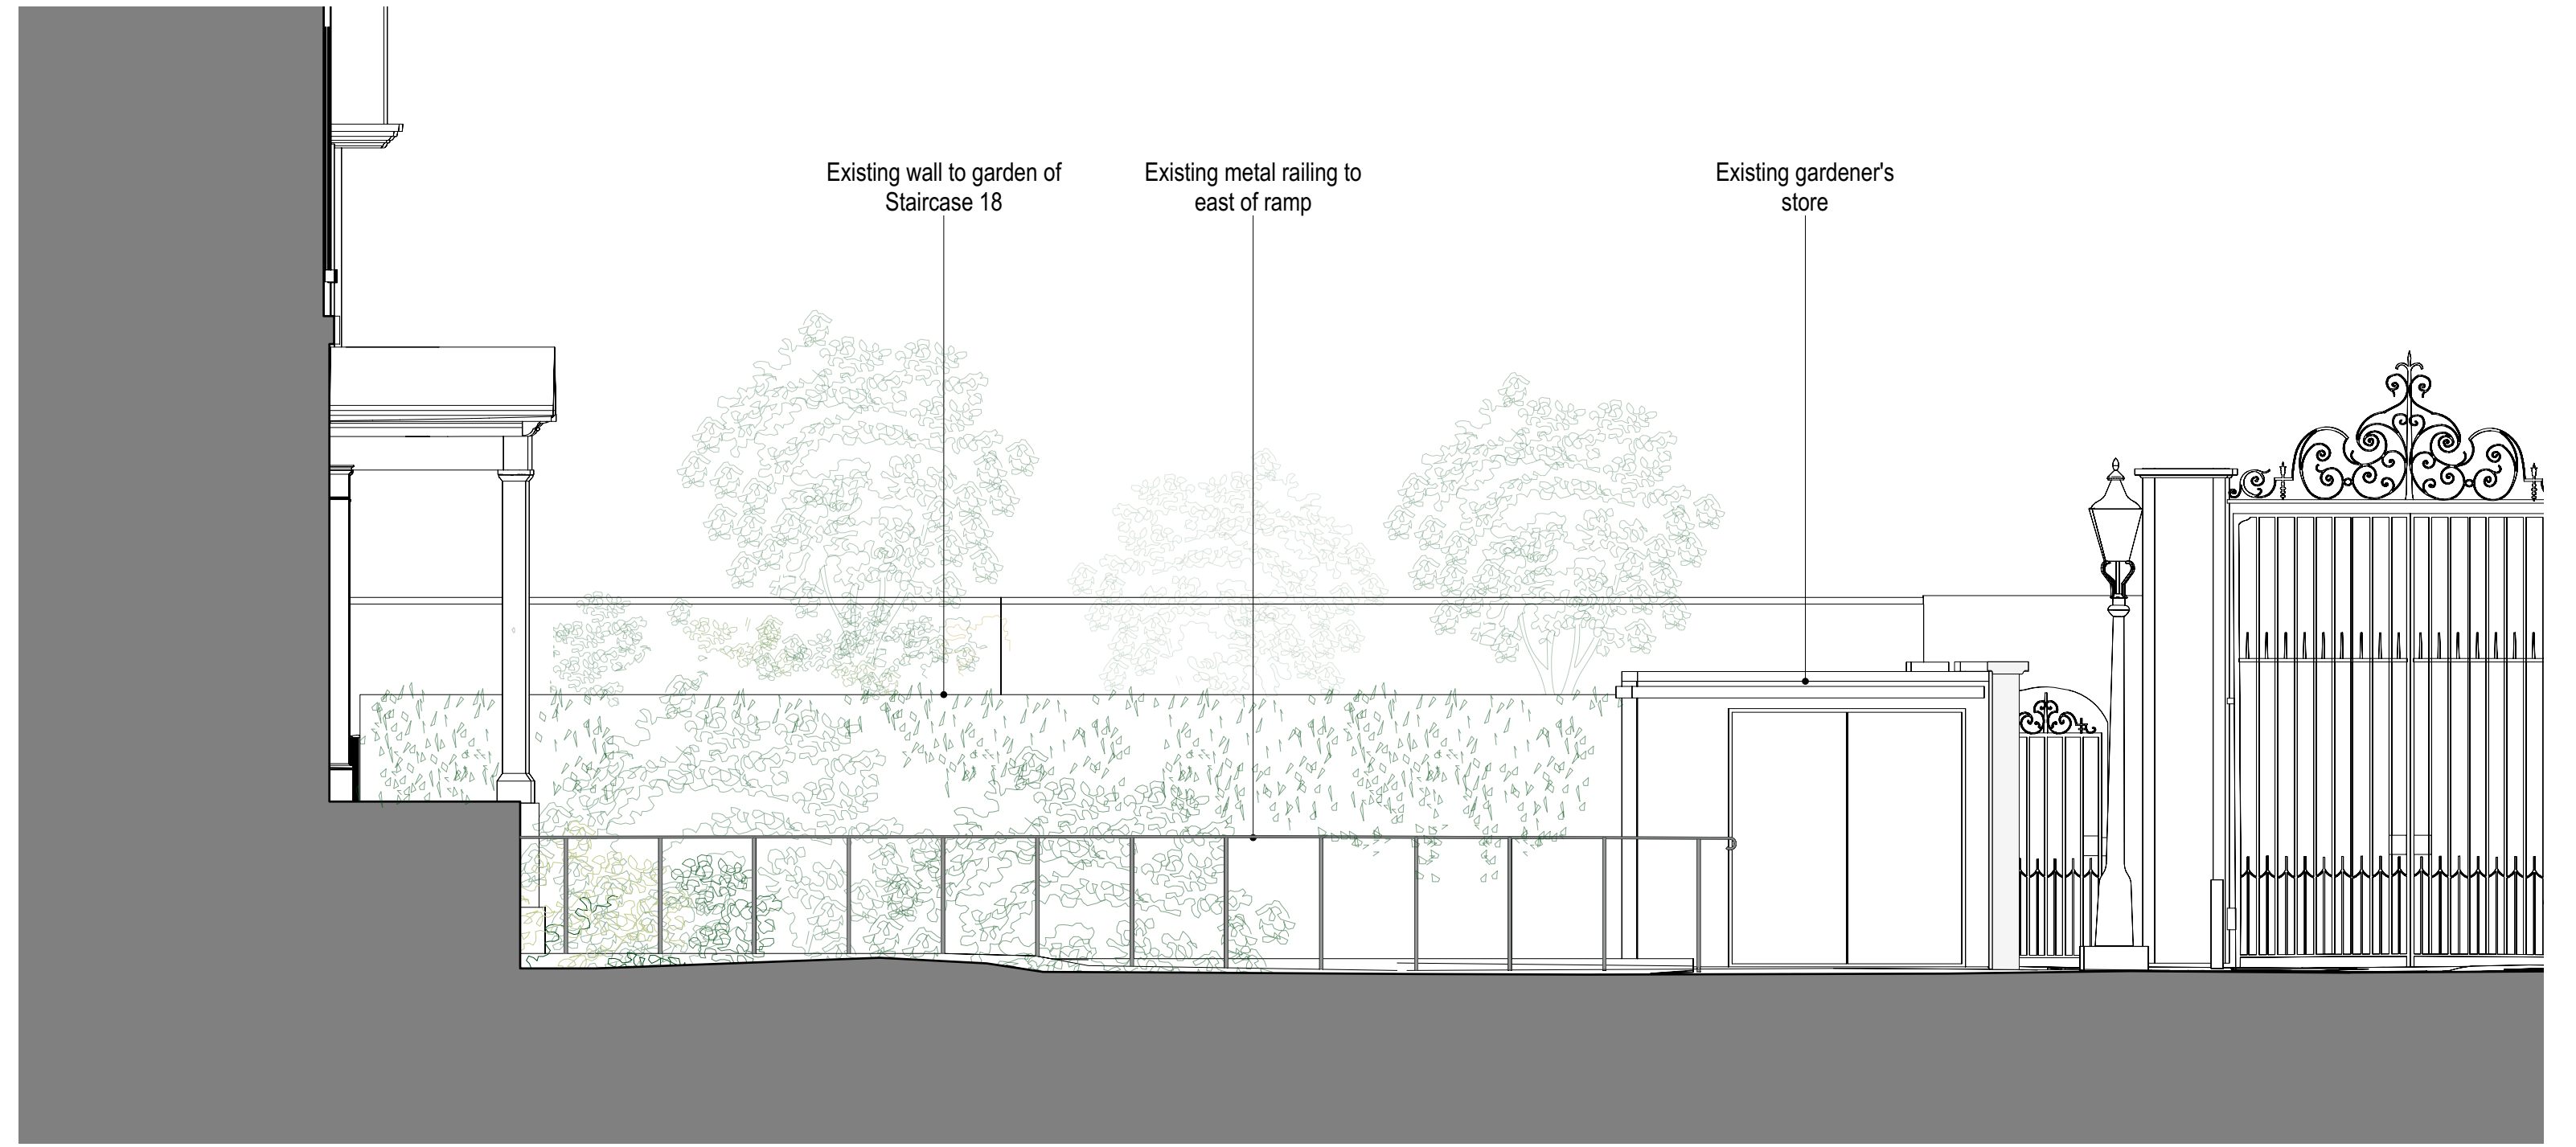

Elevation 03
West
1:50 @ A1