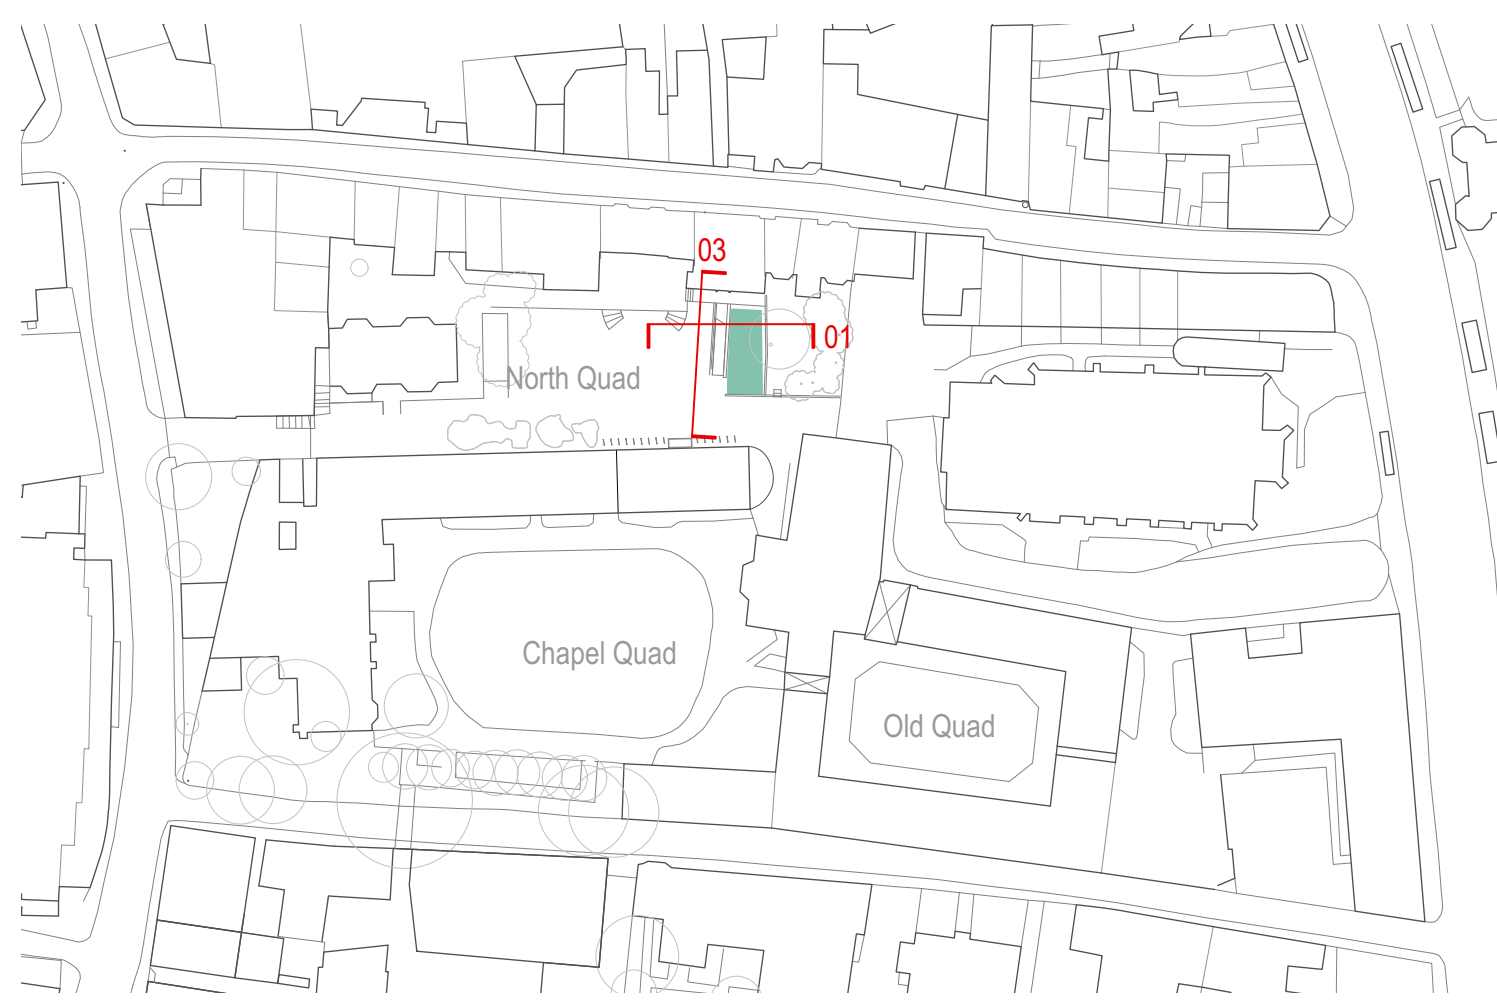

Key Plan
1:1000 @ A1

Notes

**WALTERS
& COHEN**
ARCHITECTS

2 Wilkin Street
London
NW5 3NL
Telephone 020 7428 9751
mail@waltersandcohen.com

Pembroke College Rokos and Old Quad

North Quad - Existing Elevations 1of2

Checked by TL	Scale 1:50 @A1	Date Drawn 04.12.23	Job No. 2313	Drawing No. T-4290	Revision

© This drawing is copyright. Check dimensions on site

PLANNING