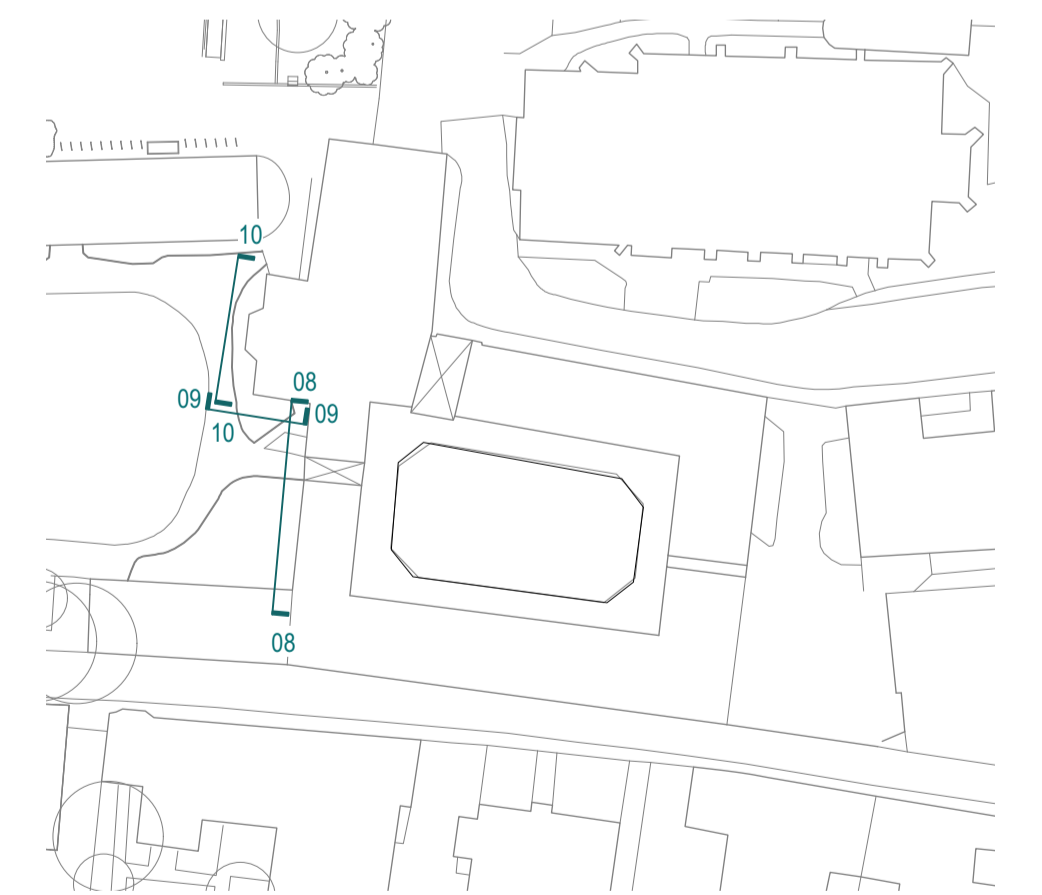

Key plan
(NTS)

Notes

**WALTERS
& COHEN**
ARCHITECTS

2 Wilkin Street
London
NW5 3NL

Telephone 020 7428 9751
mail@waltersandcohen.com

Pembroke College Rokos and Old Quad

Existing Elevations 08 - 10

Checked by	Scale	Date Drawn	Job No.	Drawing No.	Revision
TL	1:100@A1	17.10.23	2313	PD-4204	-

© This drawing is copyright. Check dimensions on site

STAGE 3