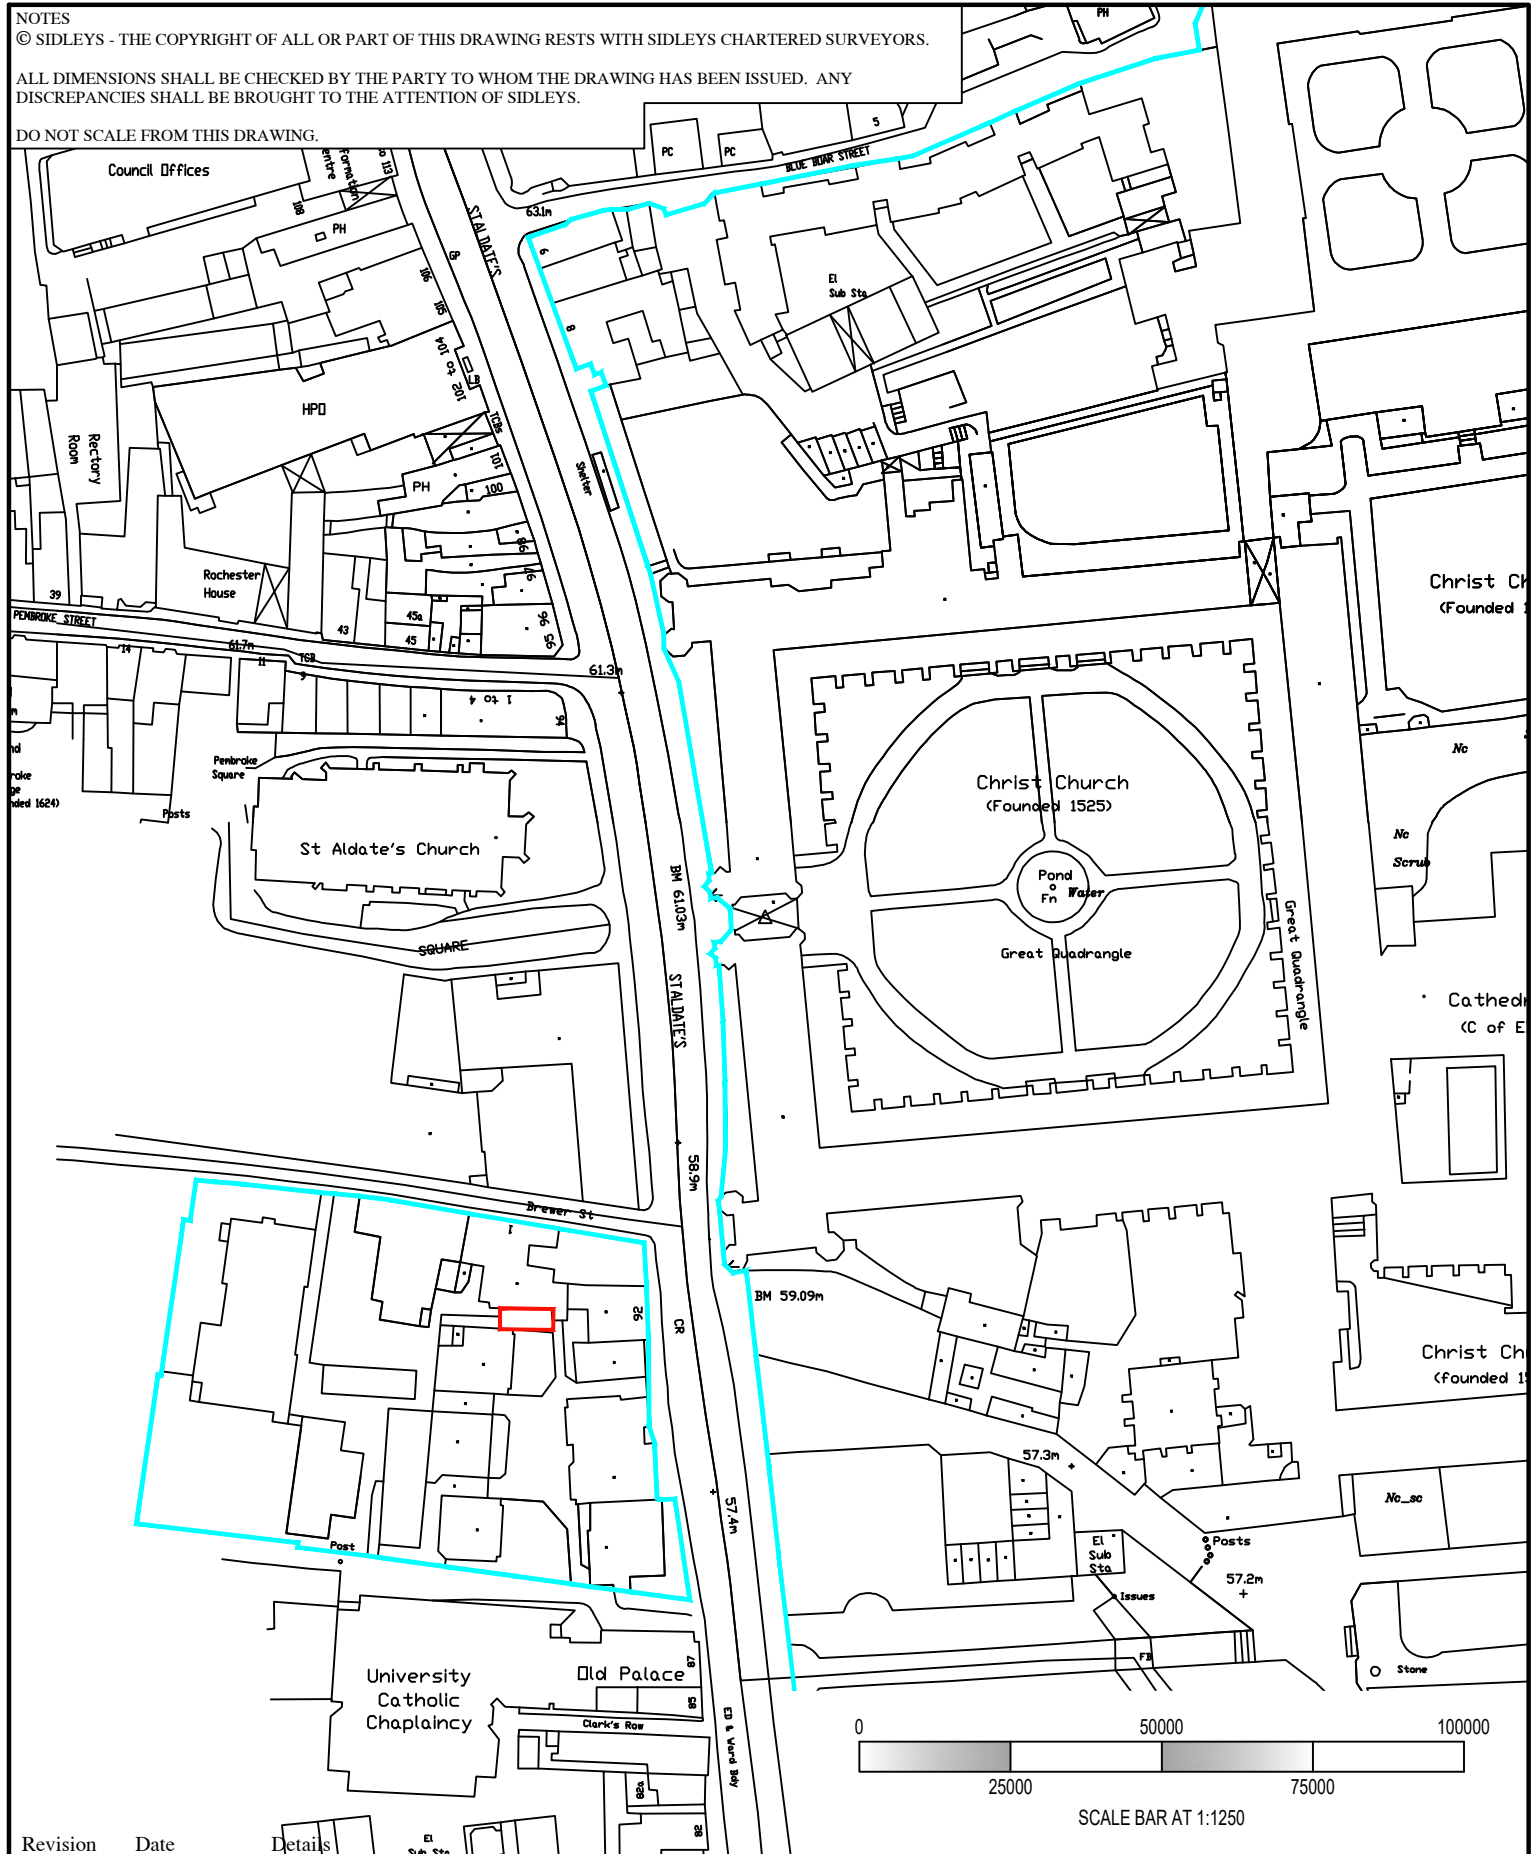

NOTES
 © SIDLEYS - THE COPYRIGHT OF ALL OR PART OF THIS DRAWING RESTS WITH SIDLEYS CHARTERED SURVEYORS.

ALL DIMENSIONS SHALL BE CHECKED BY THE PARTY TO WHOM THE DRAWING HAS BEEN ISSUED. ANY DISCREPANCIES SHALL BE BROUGHT TO THE ATTENTION OF SIDLEYS.

DO NOT SCALE FROM THIS DRAWING.

Revision Date Details

CHRIST CHURCH

CHRIST CHURCH
 ST ALDATES
 OXFORD
 OX1 1DP

LOCATION PLAN

Scale:
 1:1250 @ A4

Job No:
 6-1100

Drawn by:
 MR

Date:
 FEB 2024

Drawing No:
 LP-01

Checked by:
 AS

Sidleys
 CHARTERED SURVEYORS

6, King Edward Street, Oxford, OX1 4JL.
 Telephone (01865) 726016, Facsimile (01865) 791493
 www.sidleys.co.uk