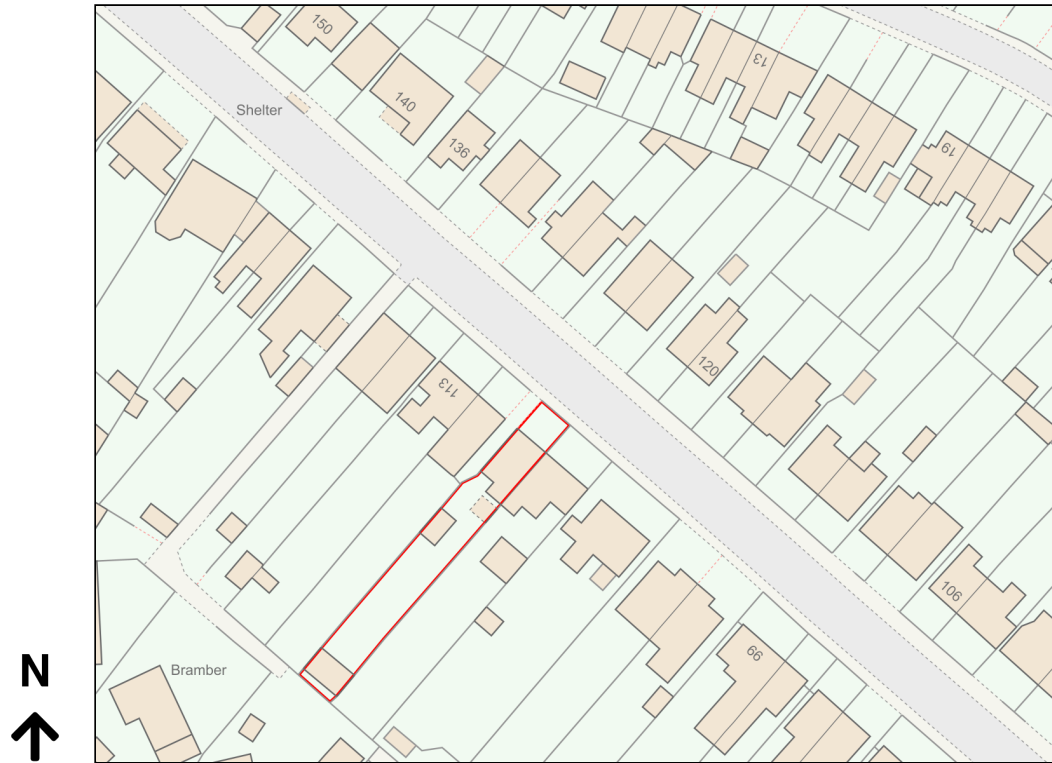

# Location Plan

Site Address: 109, Lewisham Road, River, CT17 0PA

Date Produced: 07-Apr-2024

Scale: 1:1250 @A4

Planning Portal Reference: PP-12925667v2