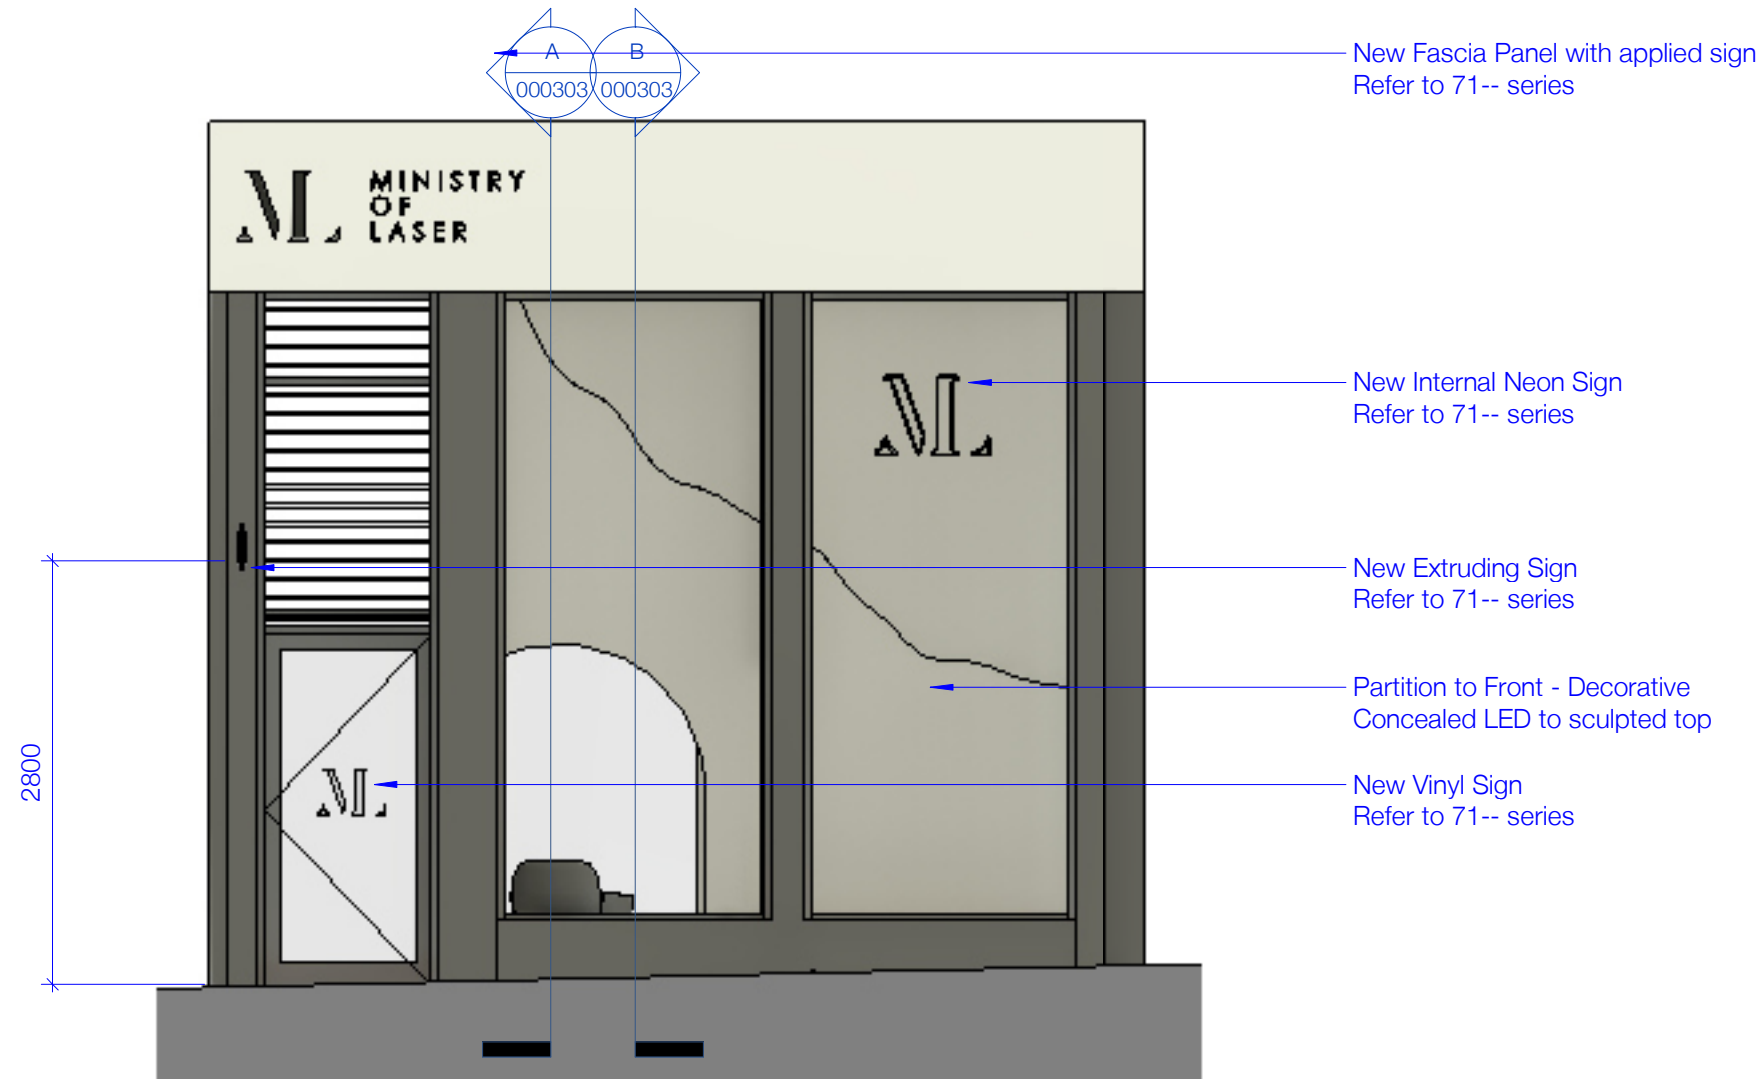

Proposed Shopfront Elevation
1 : 50

Rev.	Date	Amendment	Issued	Reviewed
C	24/01/24	Warrant Updates - Scale Bar Added		
B	19/12/23	Tender Issue		
A	18/12/23	For Warrant		

oberlanders

Project Name
Ministry of Laser
23 Renfield Street

Title
Proposed Elevation

Purpose of Issue	
WARRANT	
Drawing no.	Rev.
3097-OBE-XX-XX-DR-A-000203	C
Drawn By	Project
OBE	3097
Drawn date	16 Melville Street - Edinburgh - EH3
14/12/2023	7NS
Scales @ A3	0131 225 9070
1 : 50	E: mail@oberlanders.co.uk