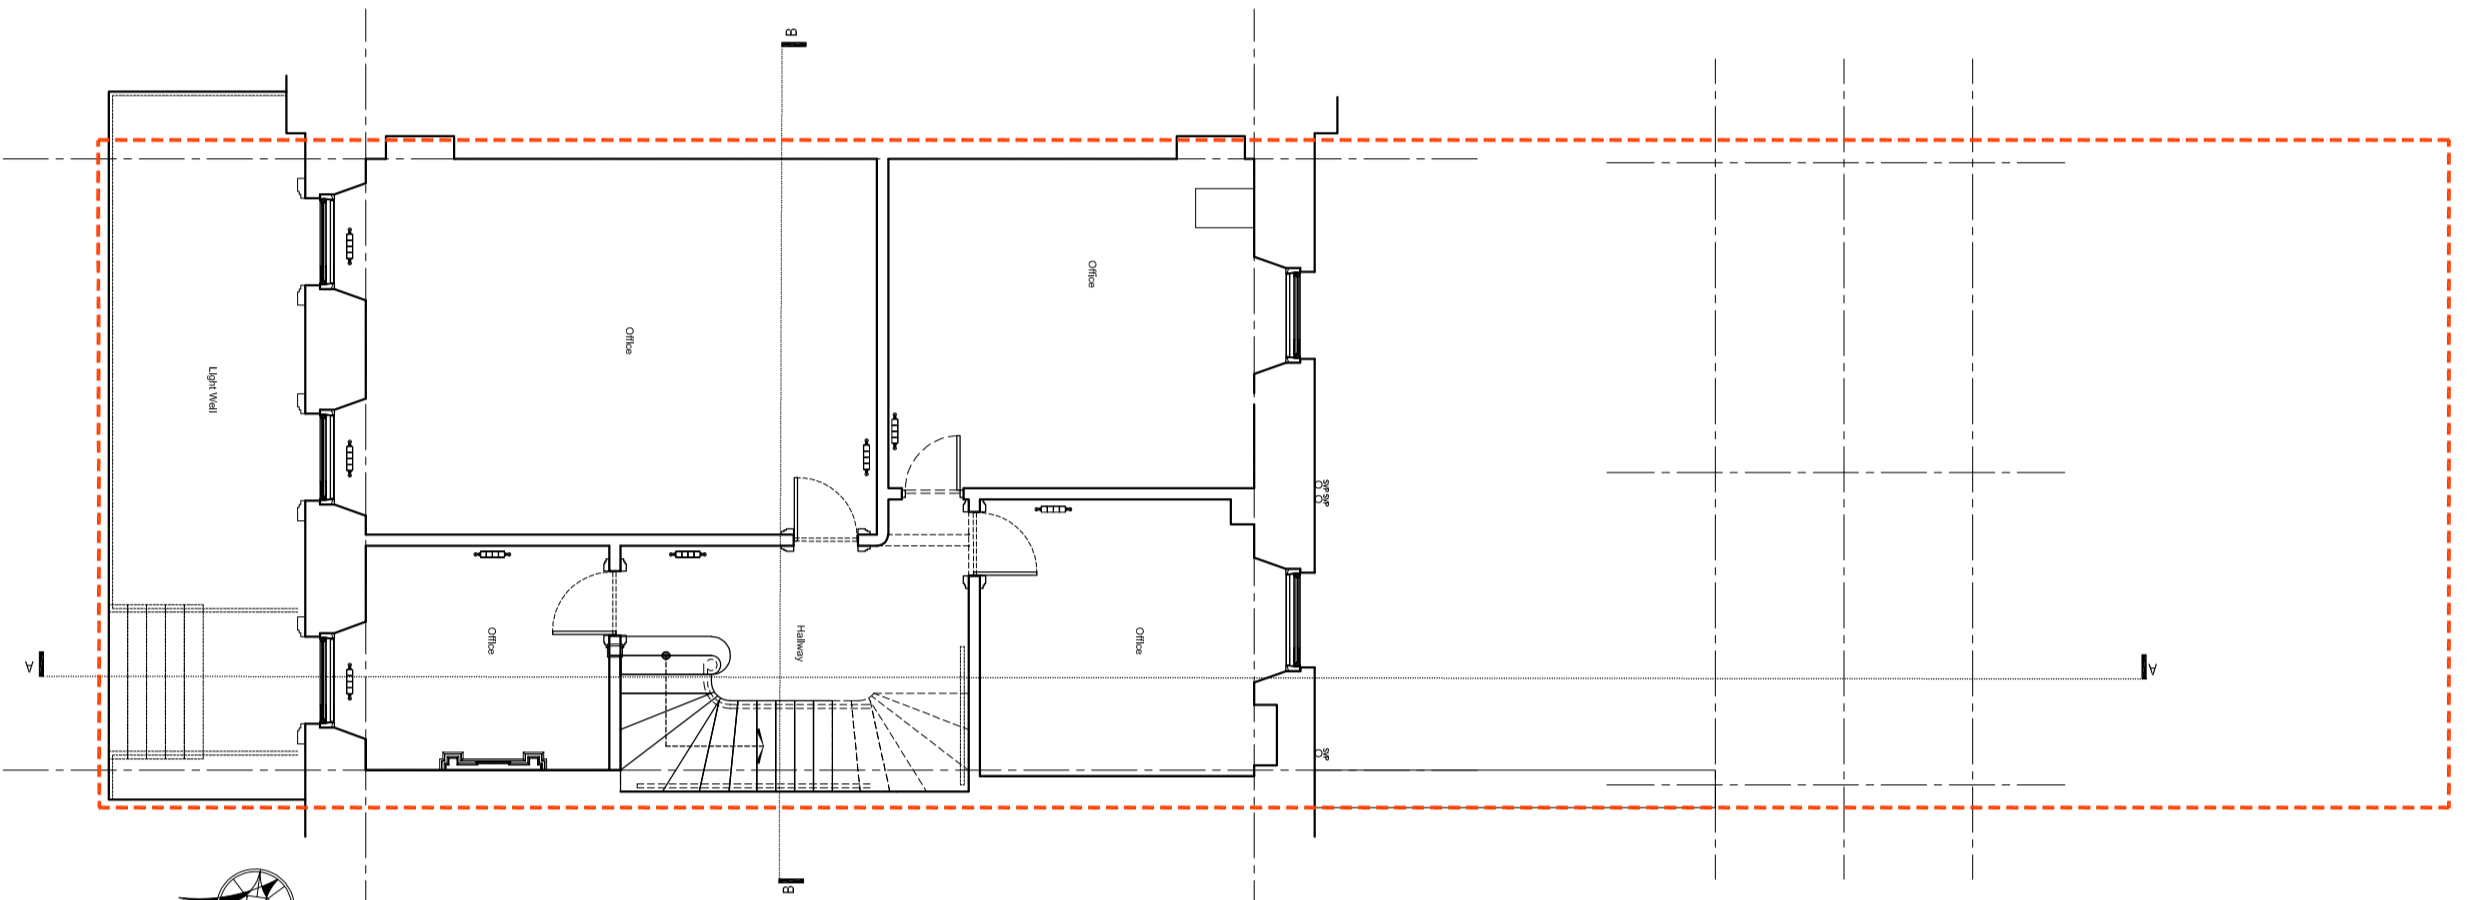

1:1000 0 1 2 3 4 5

Planning
 High Street
 14 Fitzroy Place
 Glasgow G3 7HW

02301 002