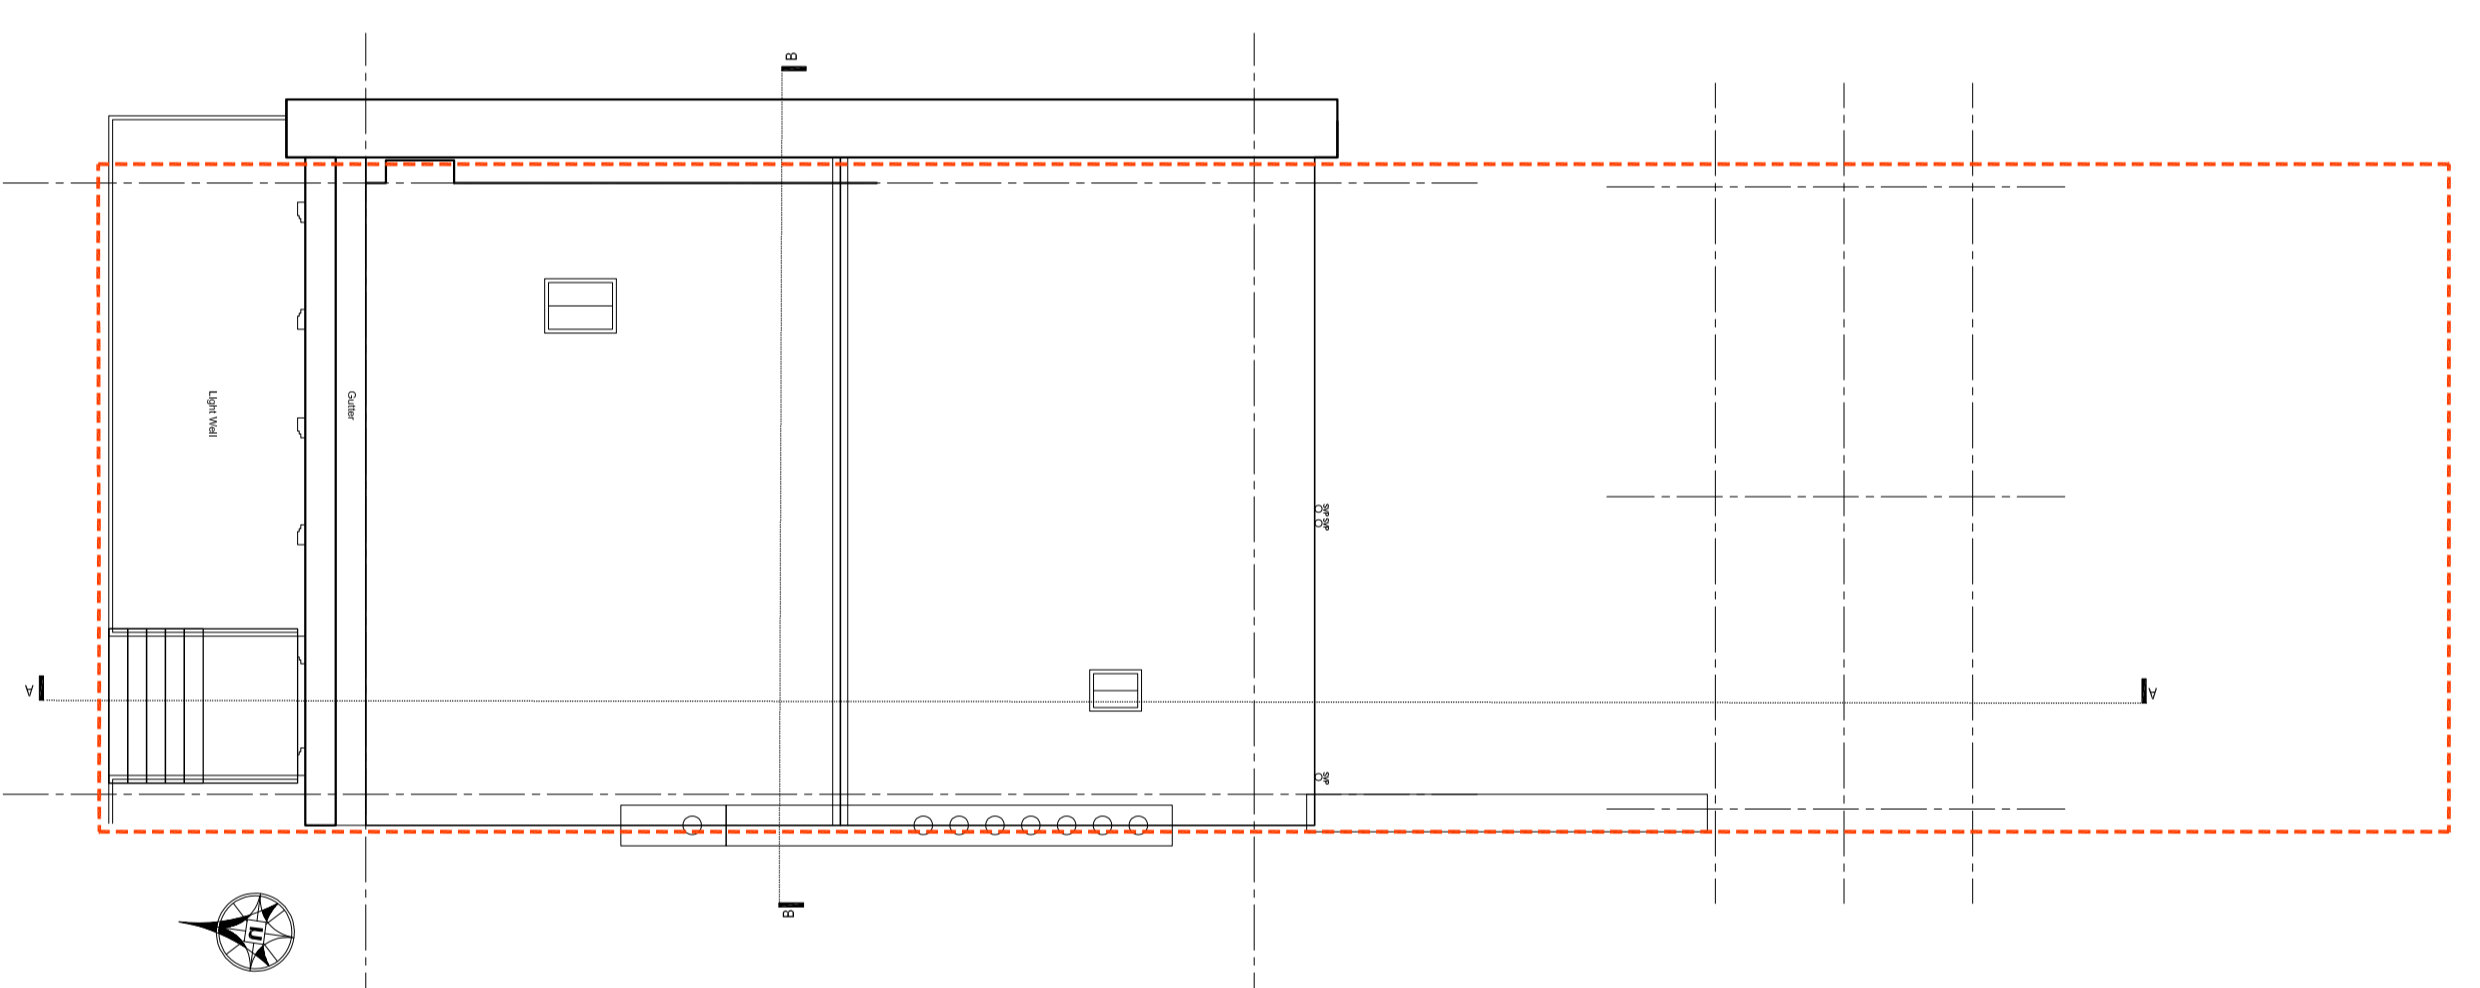

1:1000 0 1 2 3 4 5

Planning
 High Street
 14 Fitzroy Place
 Glasgow G3 7HW

02301 002