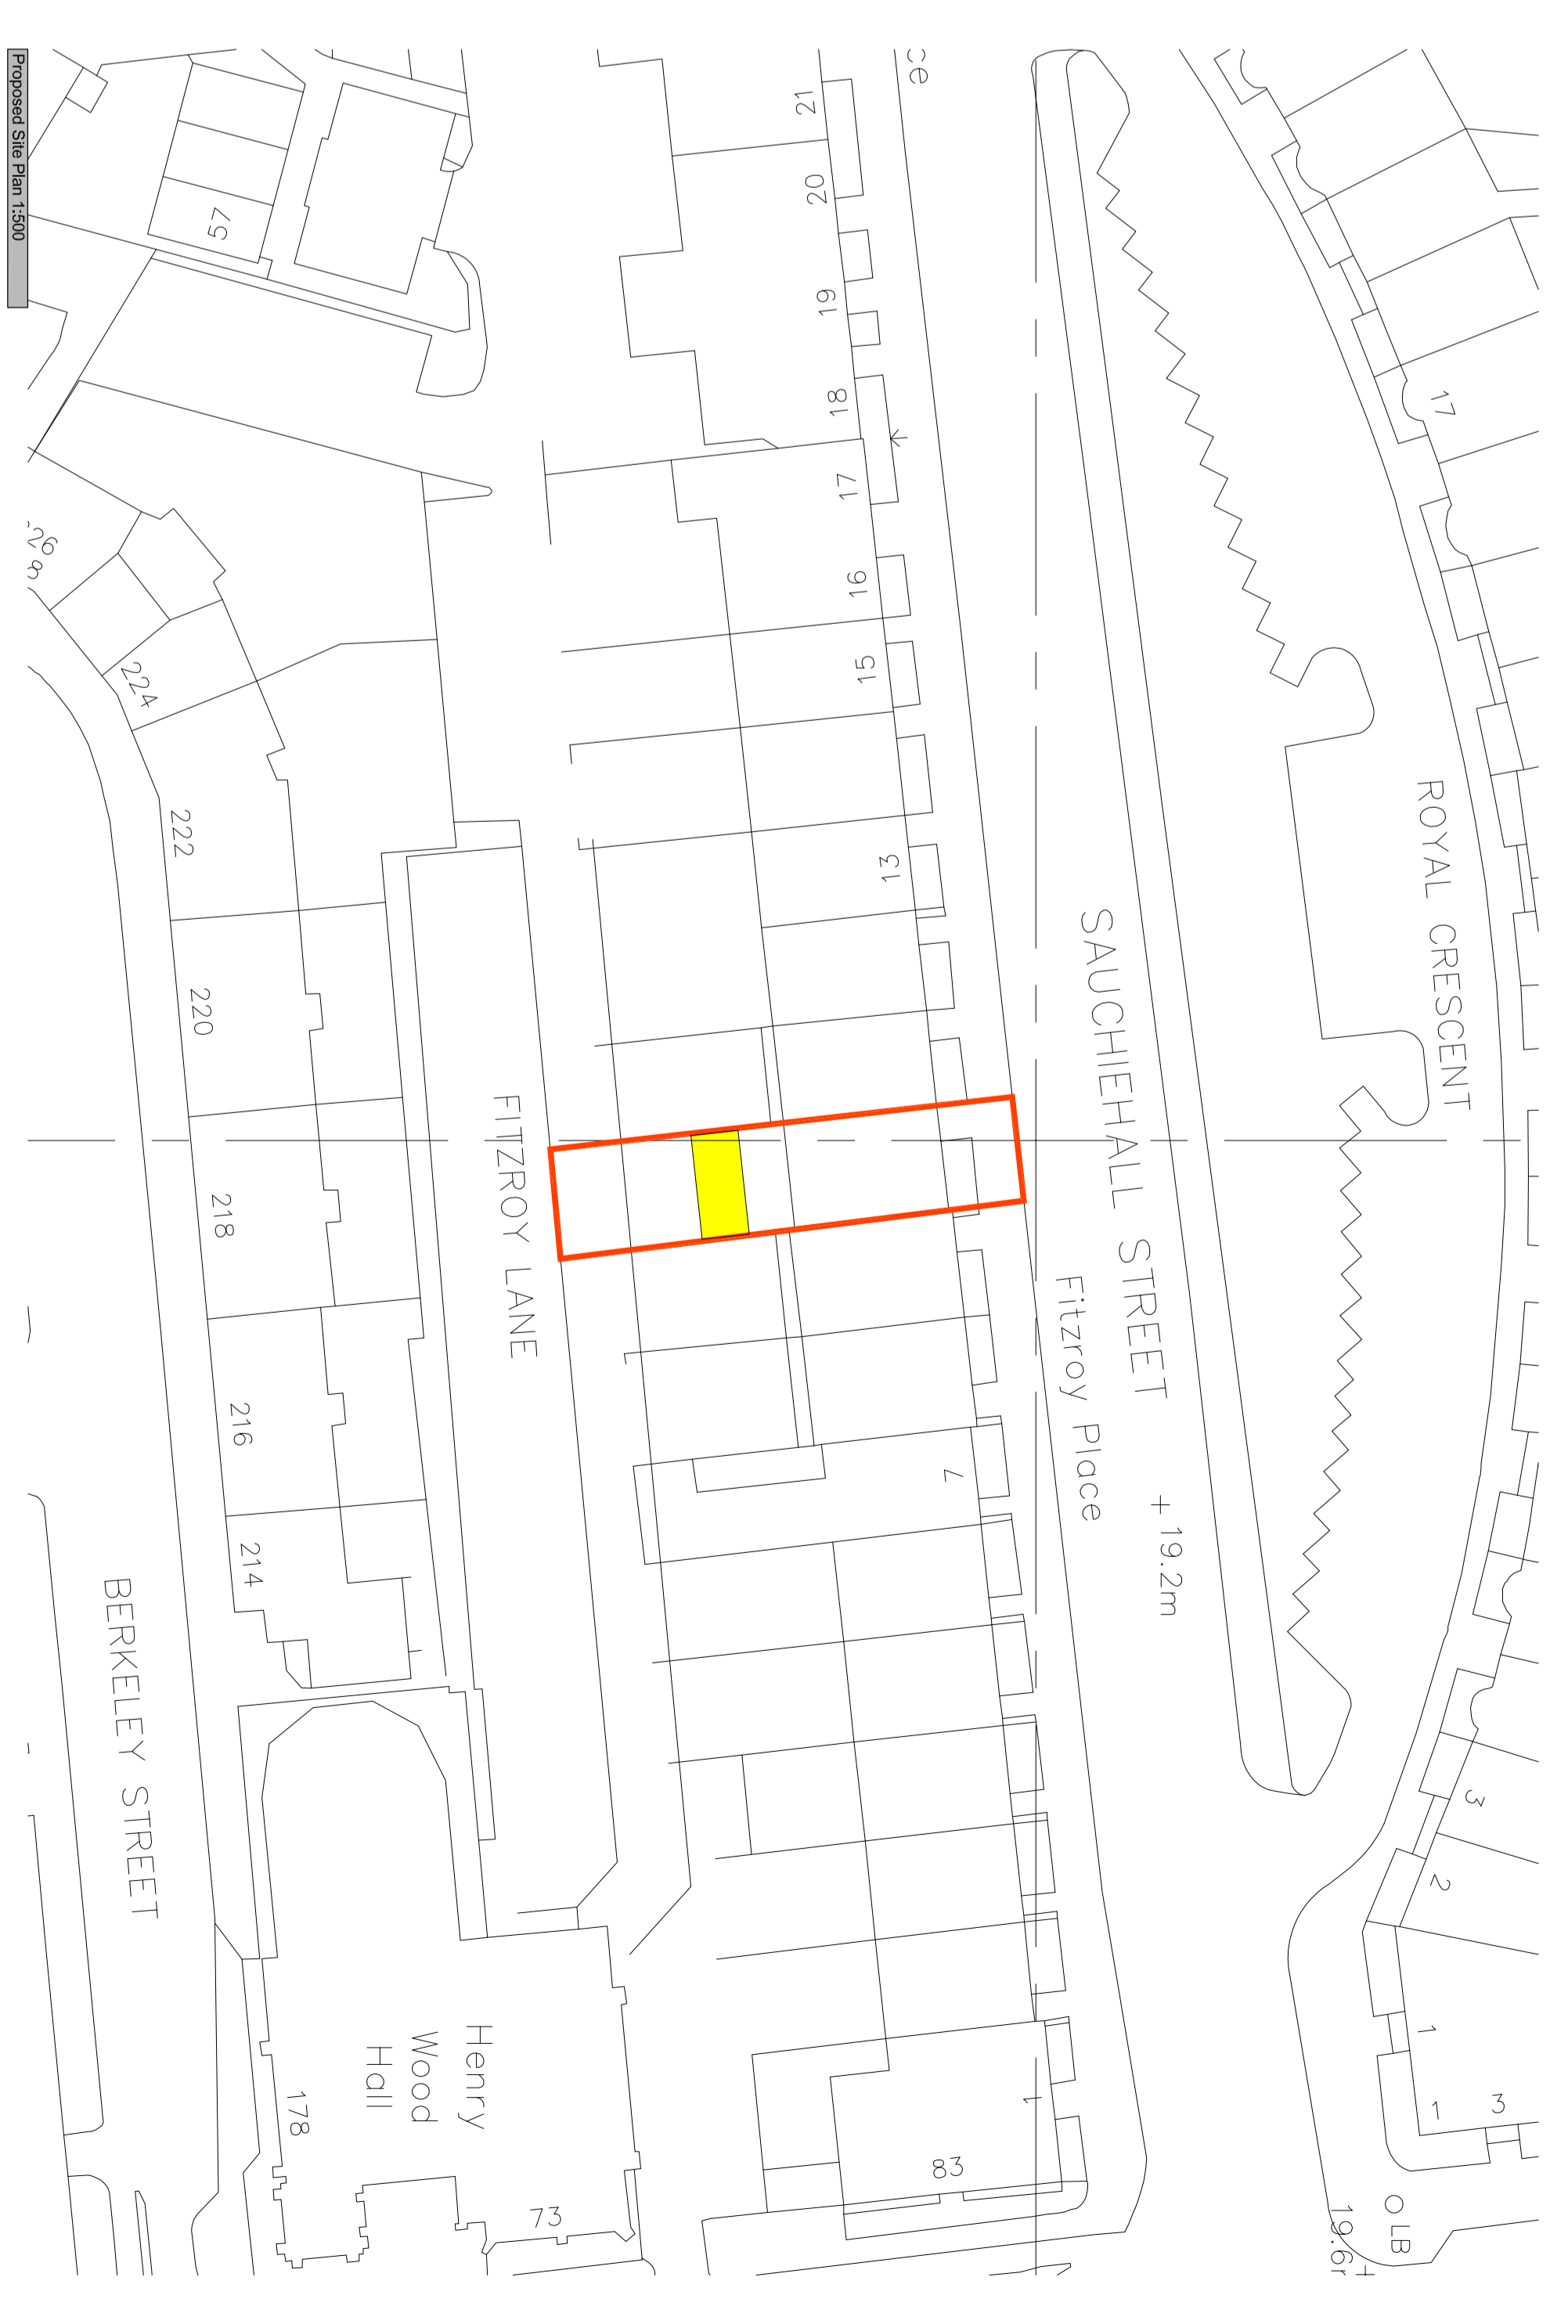

1:1000 0 1 2 3 4 5

Planning
 High Street
 14 Fitzroy Place
 Glasgow G3 7HW

02301 002