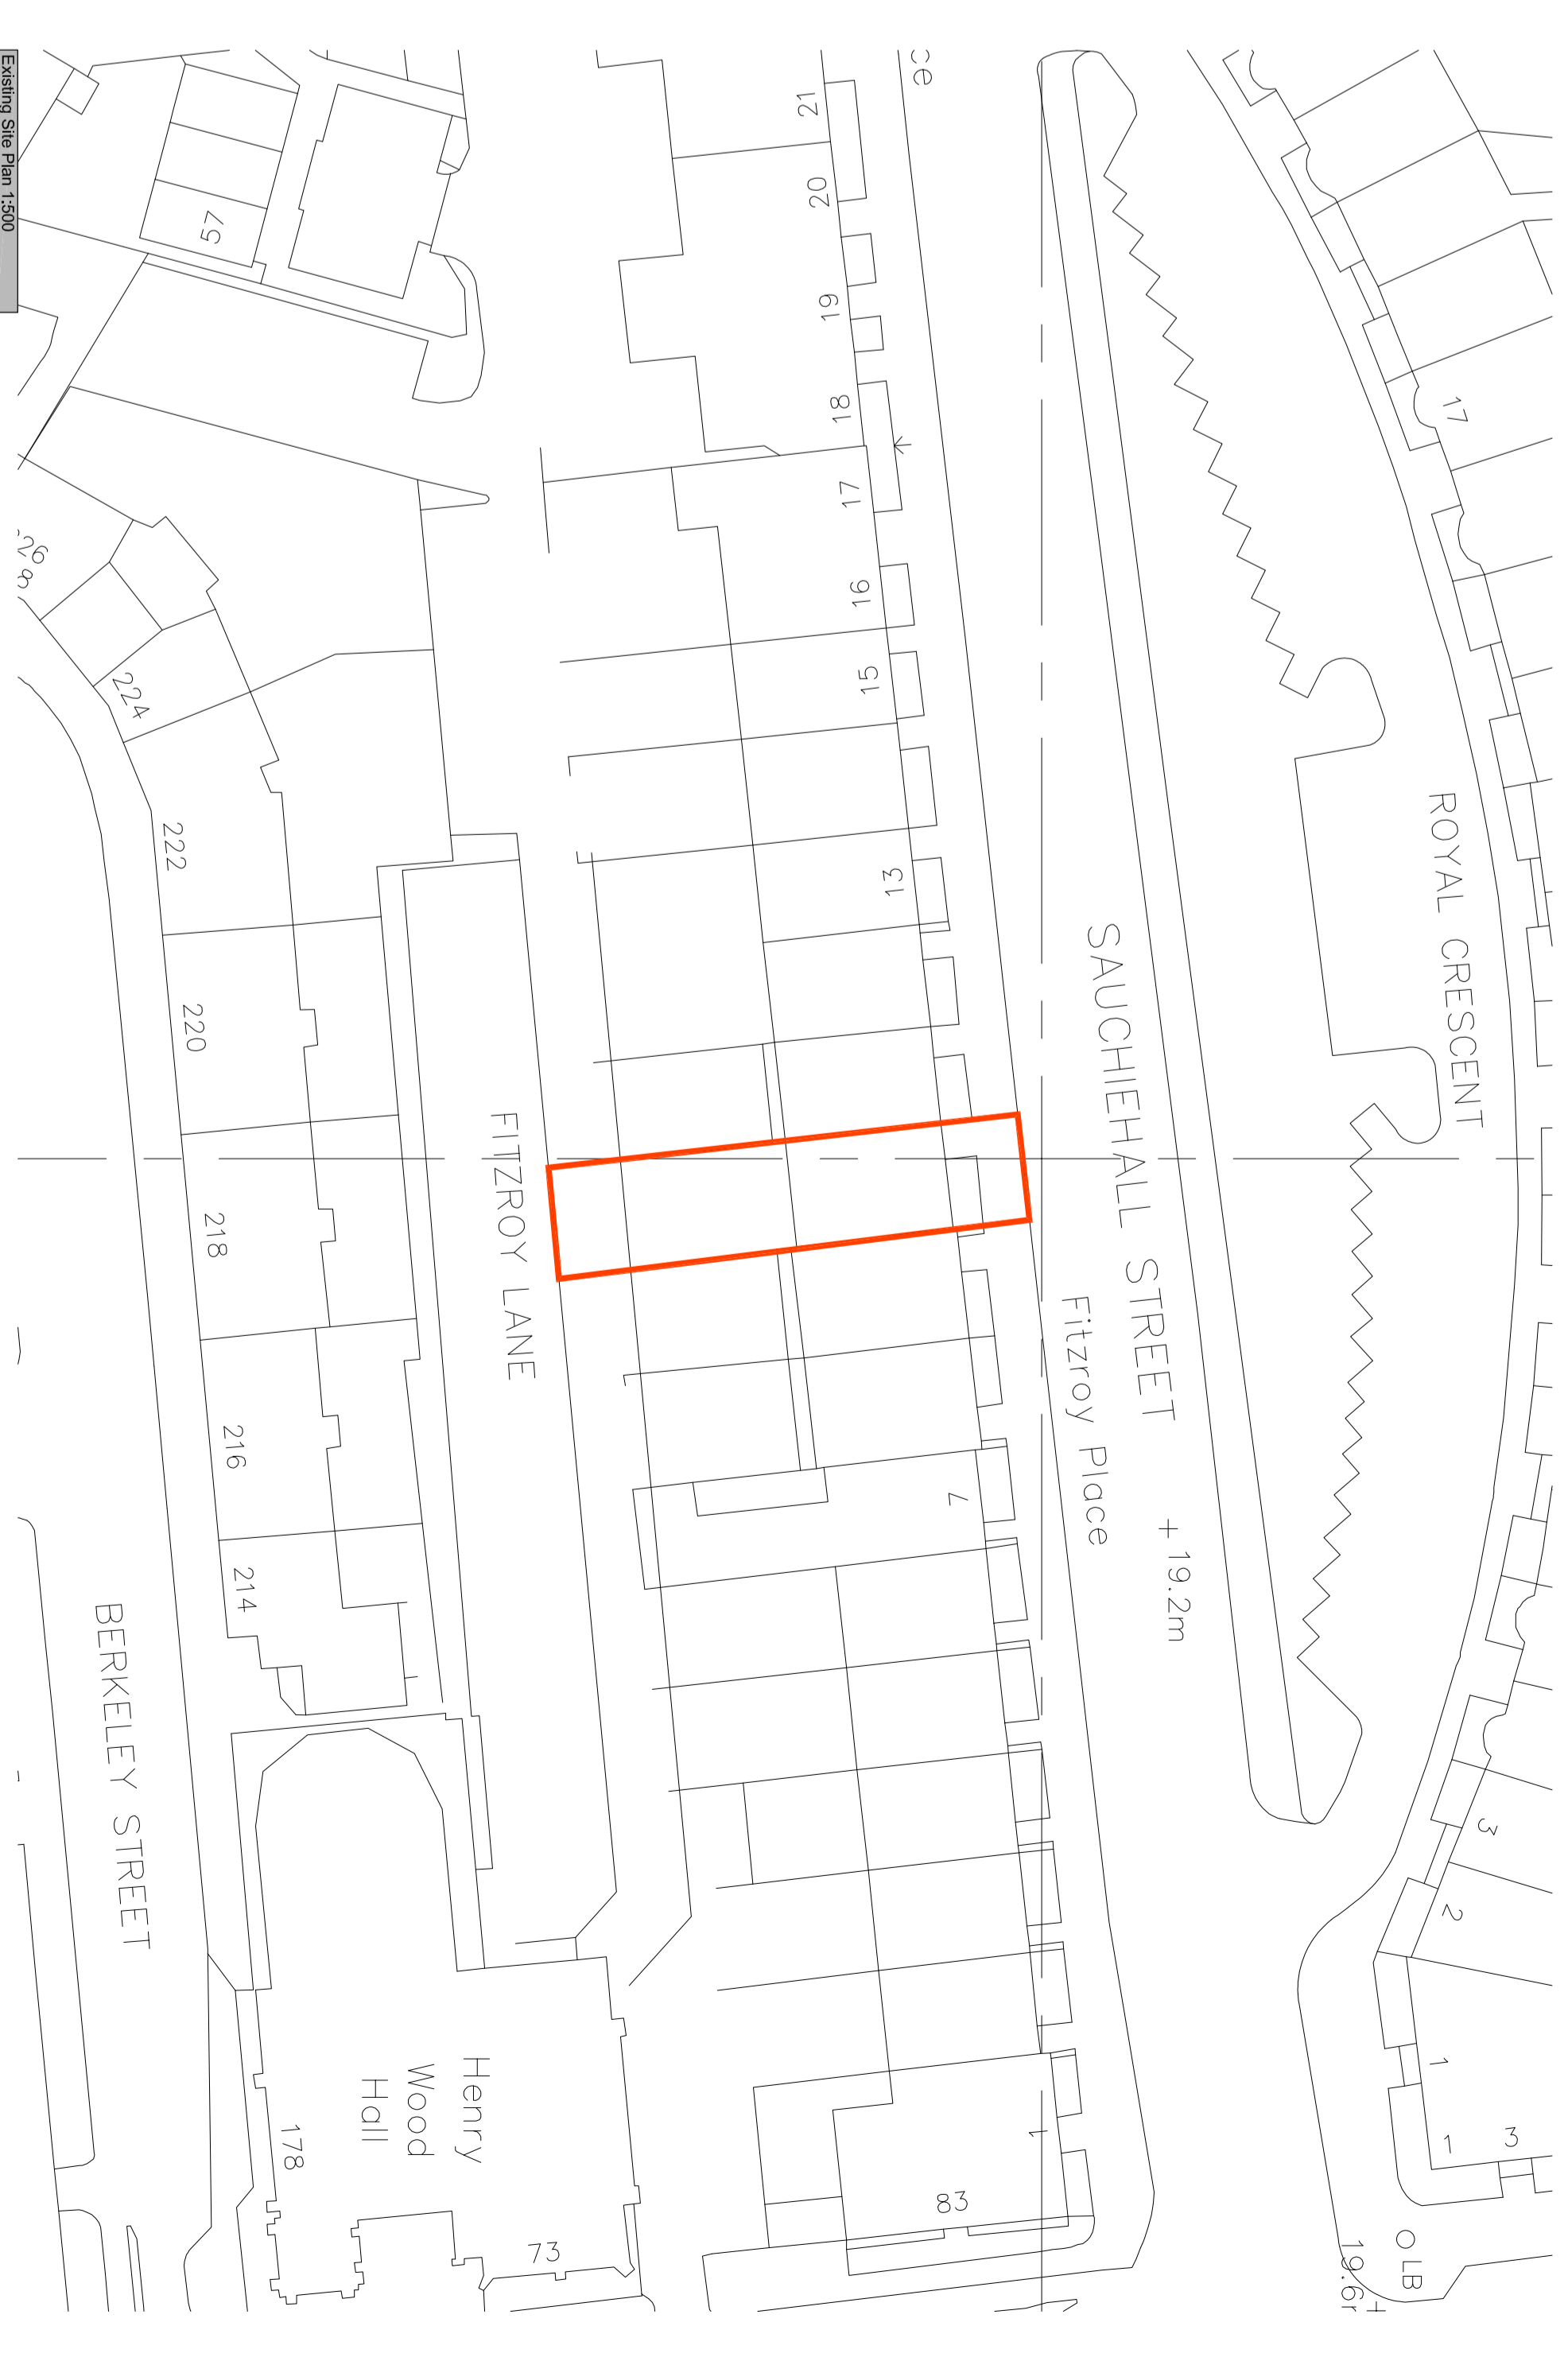

1:1000 0 1 2 3 4 5

Planning
 High Street
 14 Fitzroy Place
 Glasgow G3 7HW

02301 002