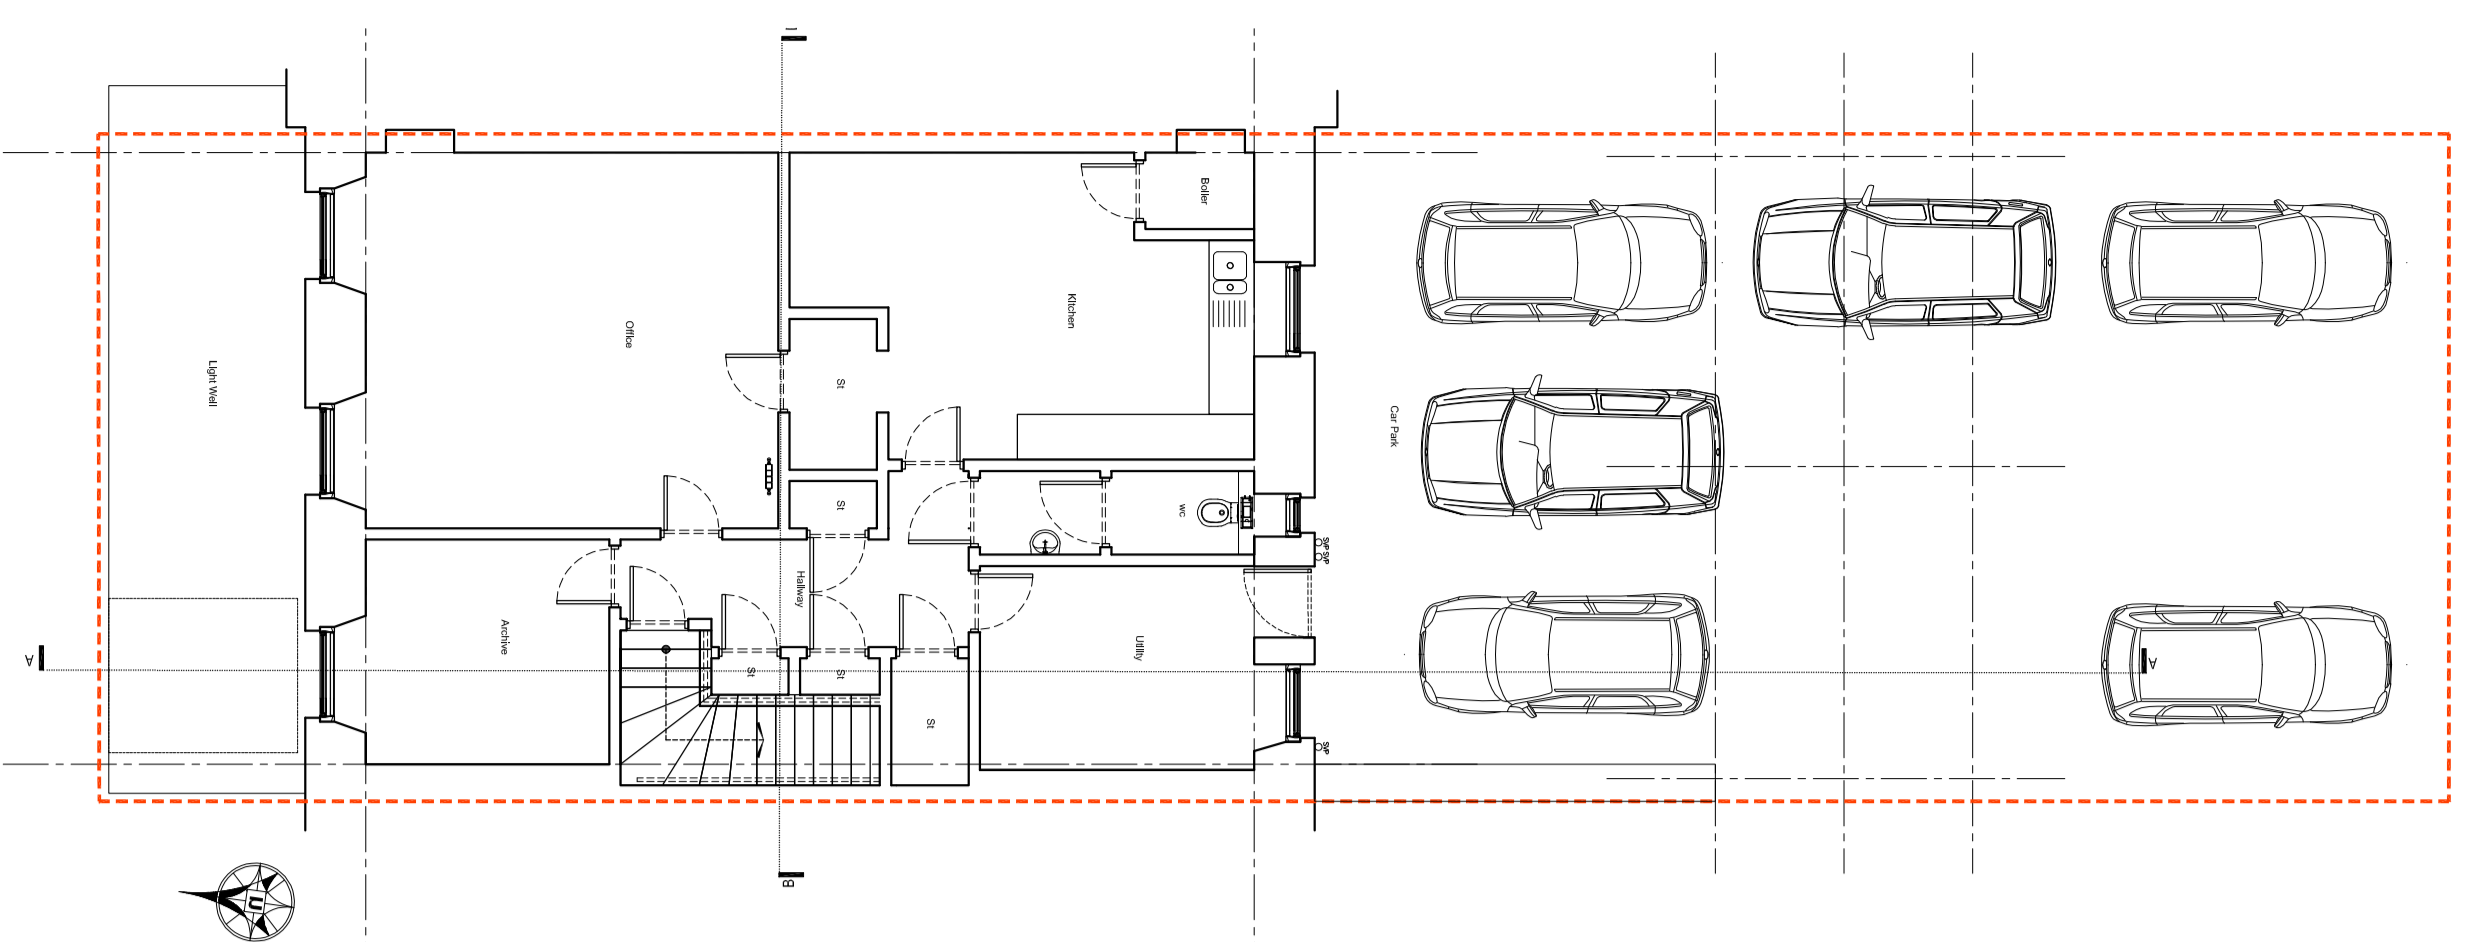

1:1000 0 1 2 3 4 5

Planning
 High Street
 14 Fitzroy Place
 Glasgow G3 7HW

02301 002