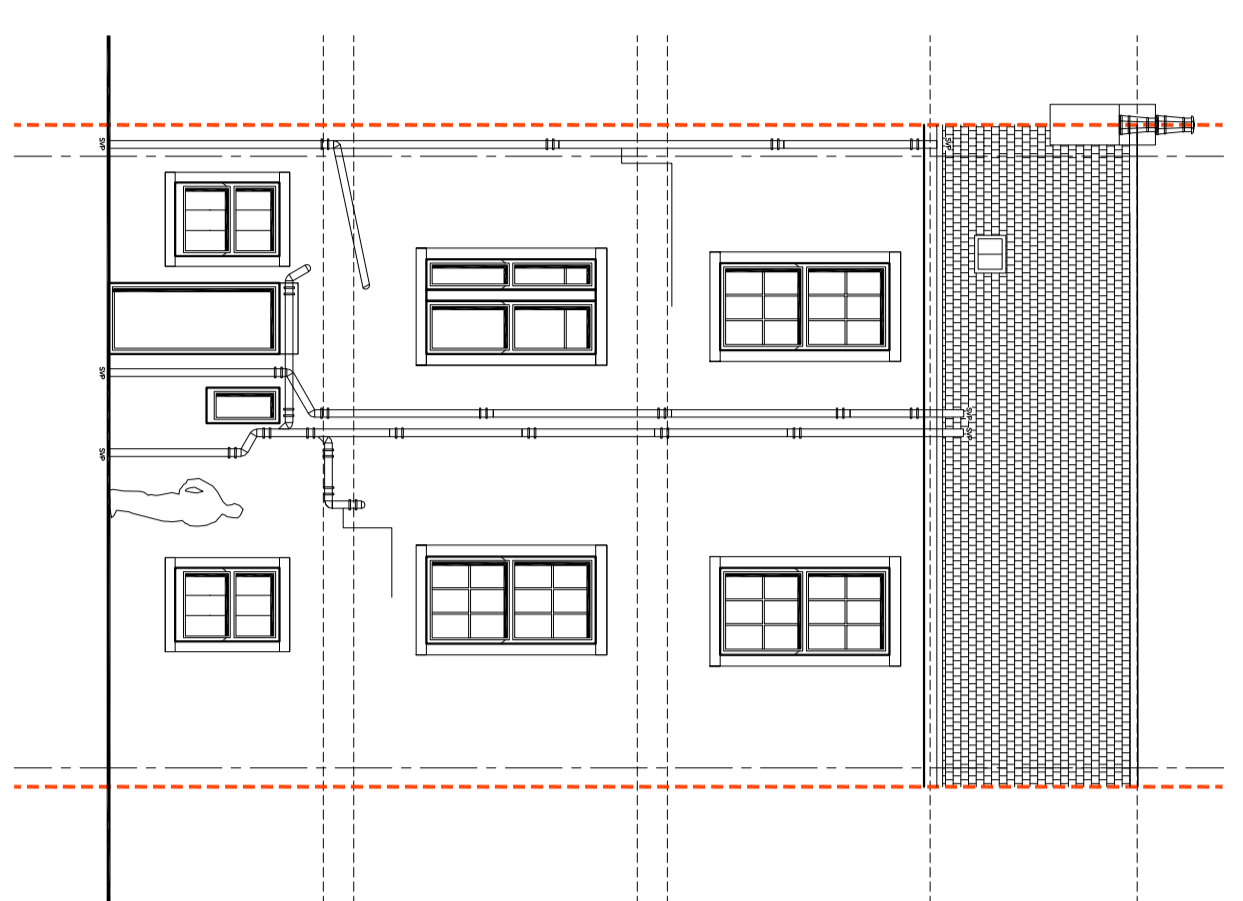

1:1000 0 1 2 3 4 5

Planning
 High Street
 14 Fitzroy Place
 Glasgow G3 7HW

02301 002