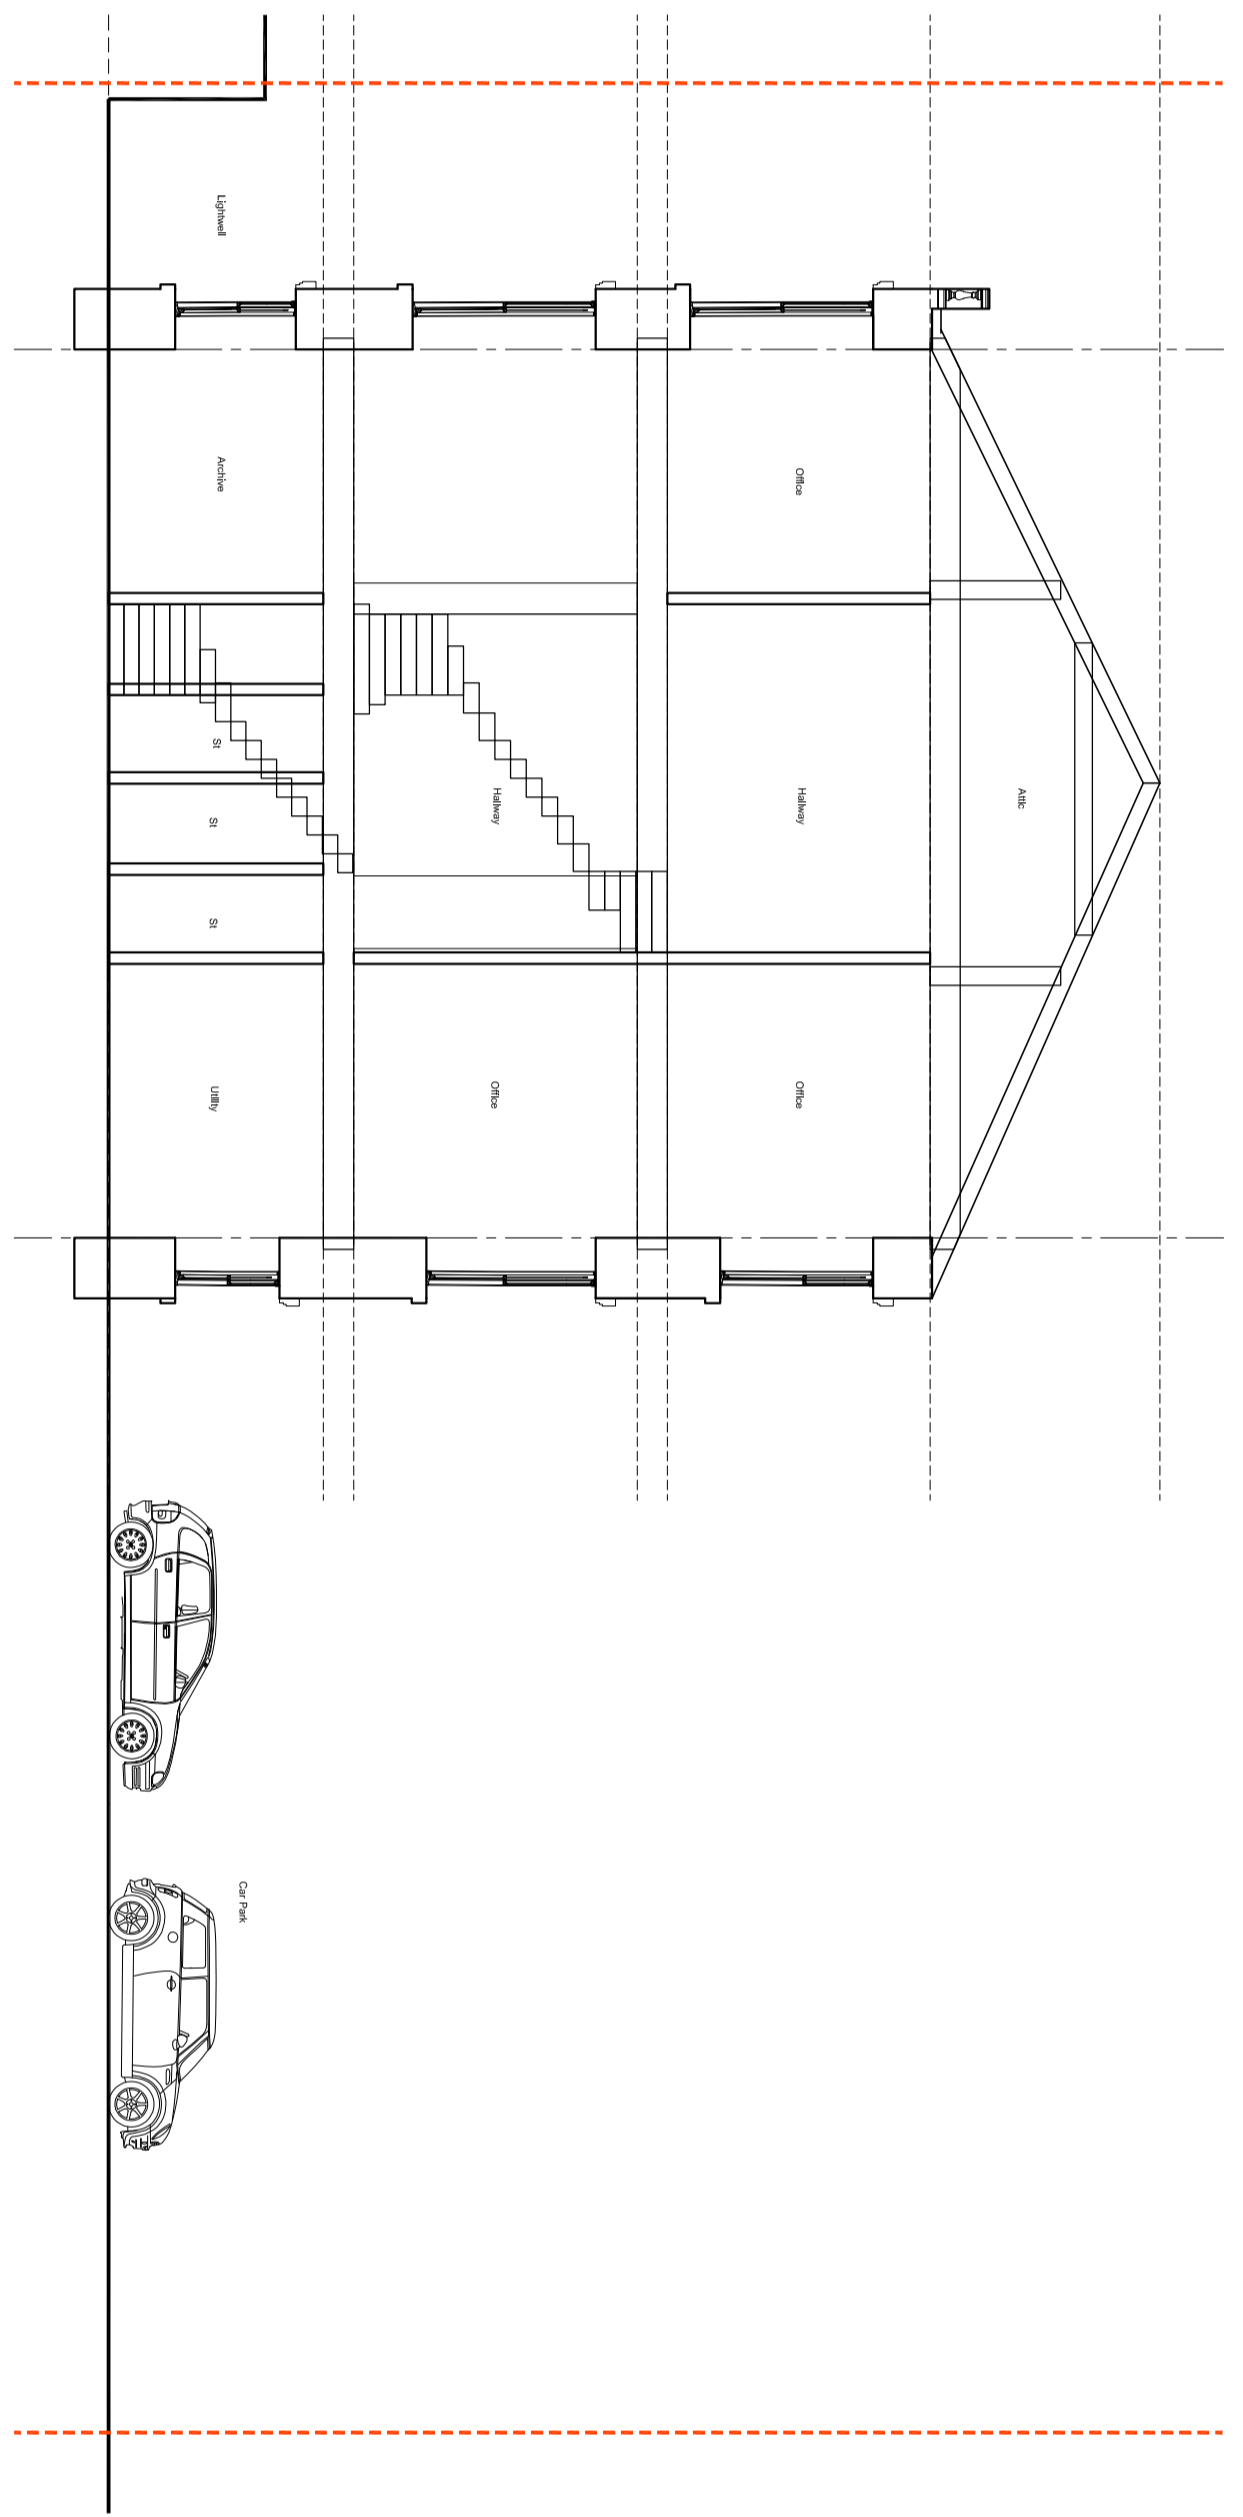

1:1000 0 1 2 3 4 5

Planning
 High Street
 14 Fitzroy Place
 Glasgow G3 7HW

02301 002