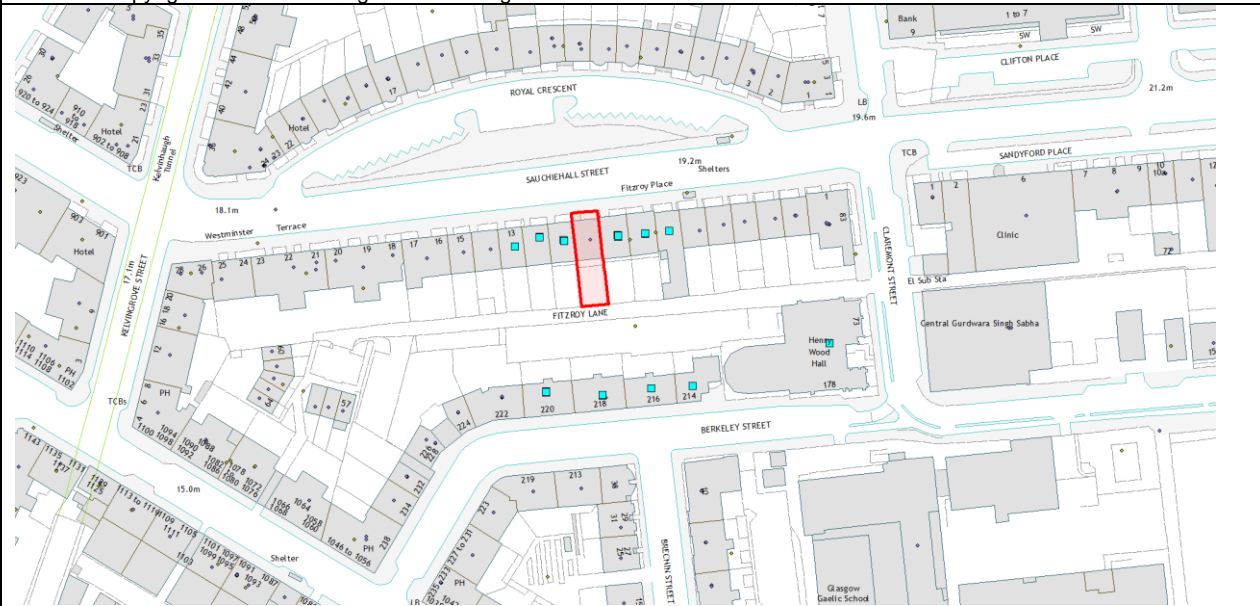

24/00683/FUL

10 Fitzroy Place Glasgow G3 7RW

NEIGHBOURING LAND TO BE NOTIFIED

Land to north (Landscaped ground at Royal Crescent), and

Land to south (Fitzroy Lane)

NEIGHBOURS NOTIFIED

Please note that any mapping is for illustrative purposes only and is not true to any marked scale

© Crown Copyright and database Right 2020. All rights reserved. OS Licence number 100023379

Any Ordnance Survey mapping included within this document is provided by Glasgow City Council under licence from the Ordnance Survey in order to fulfil its public function to make available Council-held public domain information. Persons viewing this mapping should contact Ordnance Survey Copyright for advice where they wish to license Ordnance Survey mapping/map data for their own use. The OS website can be found at www.ordnancesurvey.co.uk

1. Storey Basement 7 Fitzroy Place Glasgow G3 7RH
2. Storey 2 7 Fitzroy Place Glasgow G3 7RH
3. Storey Ground 7 Fitzroy Place Glasgow G3 7RH
4. Flat 2/1 220 Berkeley Street Glasgow G3 7HQ
5. Flat 3/1 220 Berkeley Street Glasgow G3 7HQ
6. Flat 3/2 220 Berkeley Street Glasgow G3 7HQ
7. Flat 0/1 220 Berkeley Street Glasgow G3 7HQ
8. Flat 0/2 220 Berkeley Street Glasgow G3 7HQ
9. Flat 1/1 220 Berkeley Street Glasgow G3 7HQ
10. Flat 2/2 220 Berkeley Street Glasgow G3 7HQ
11. Flat 3/2 218 Berkeley Street Glasgow G3 7HQ