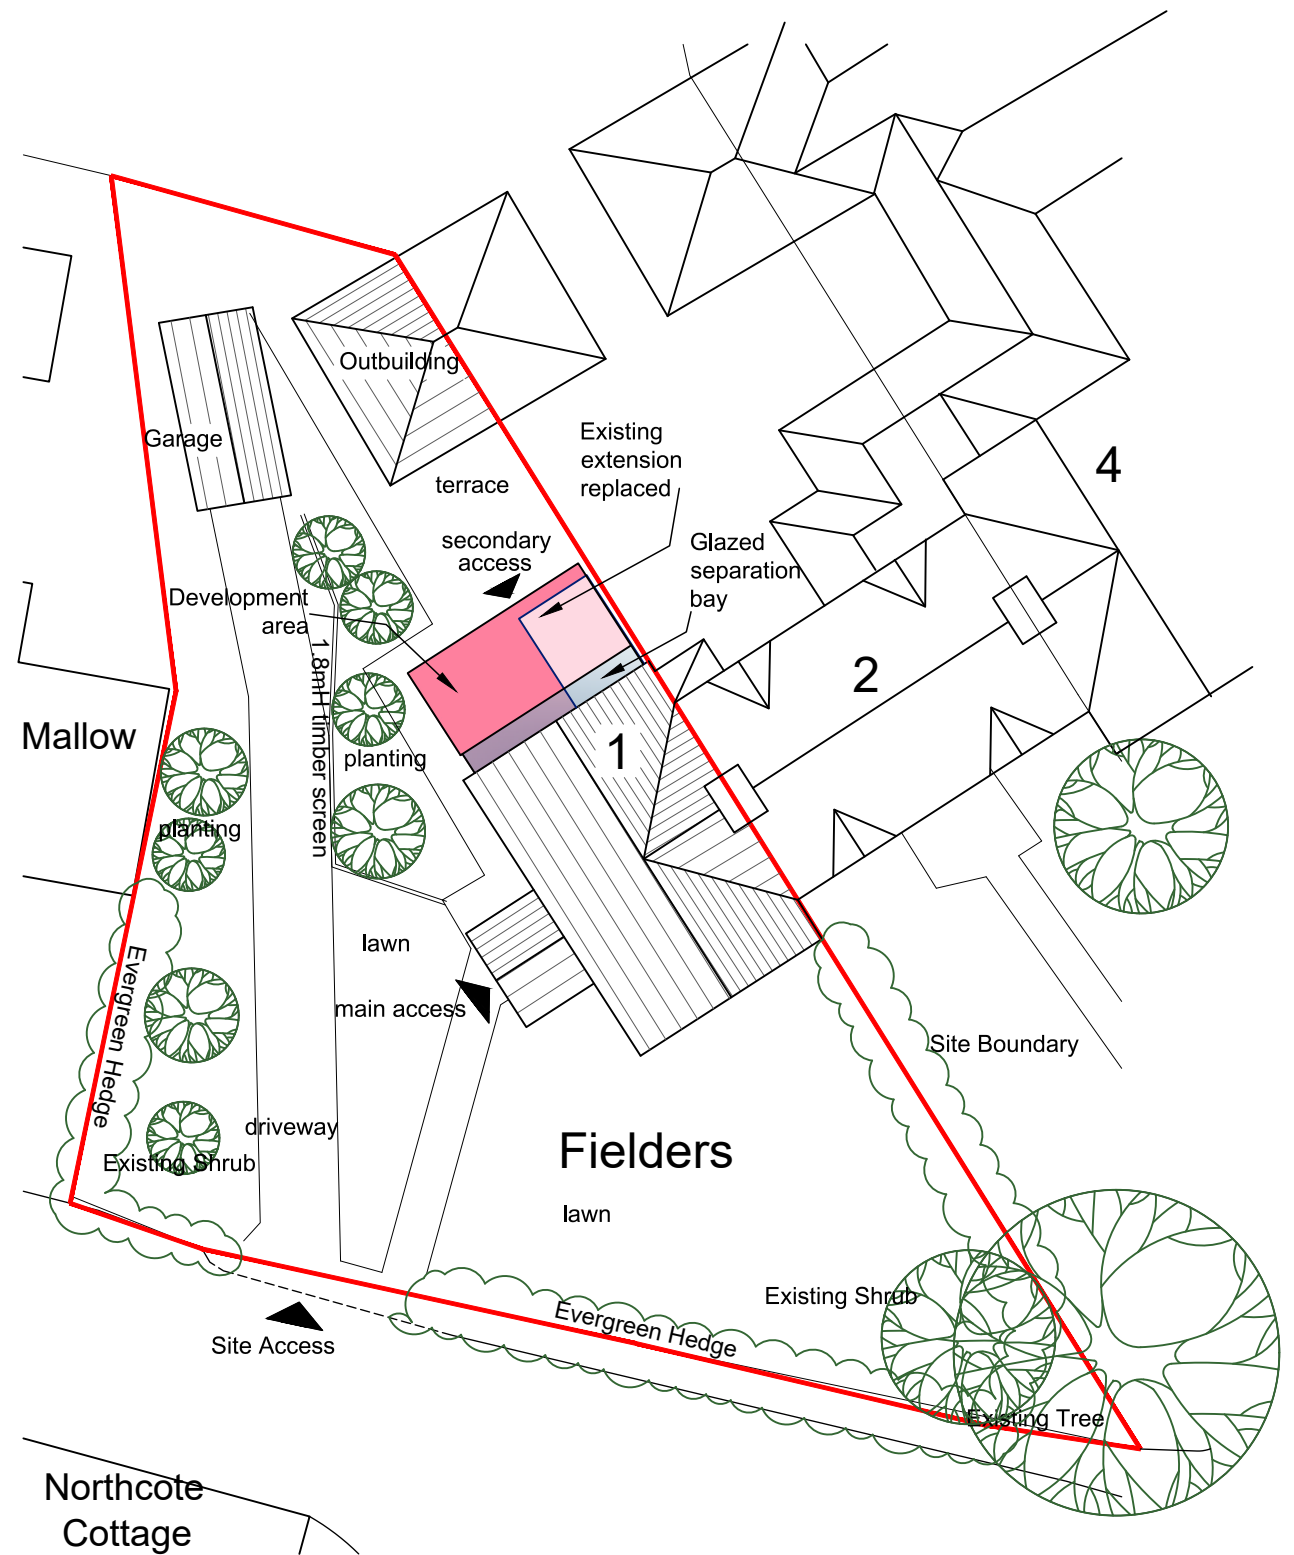

Existing Site Plan 1:200

Proposed Site Plan 1:200

1:200

<b>Planning Issue</b>	
1 Charles Kingsley Cottage, Eversley RG27 0NN	
<b>Site Plans</b>	Dwg No <b>03</b>
Scale 1:200 @A3	Jan 2024

Northcote Cottage

Northcote Cottage