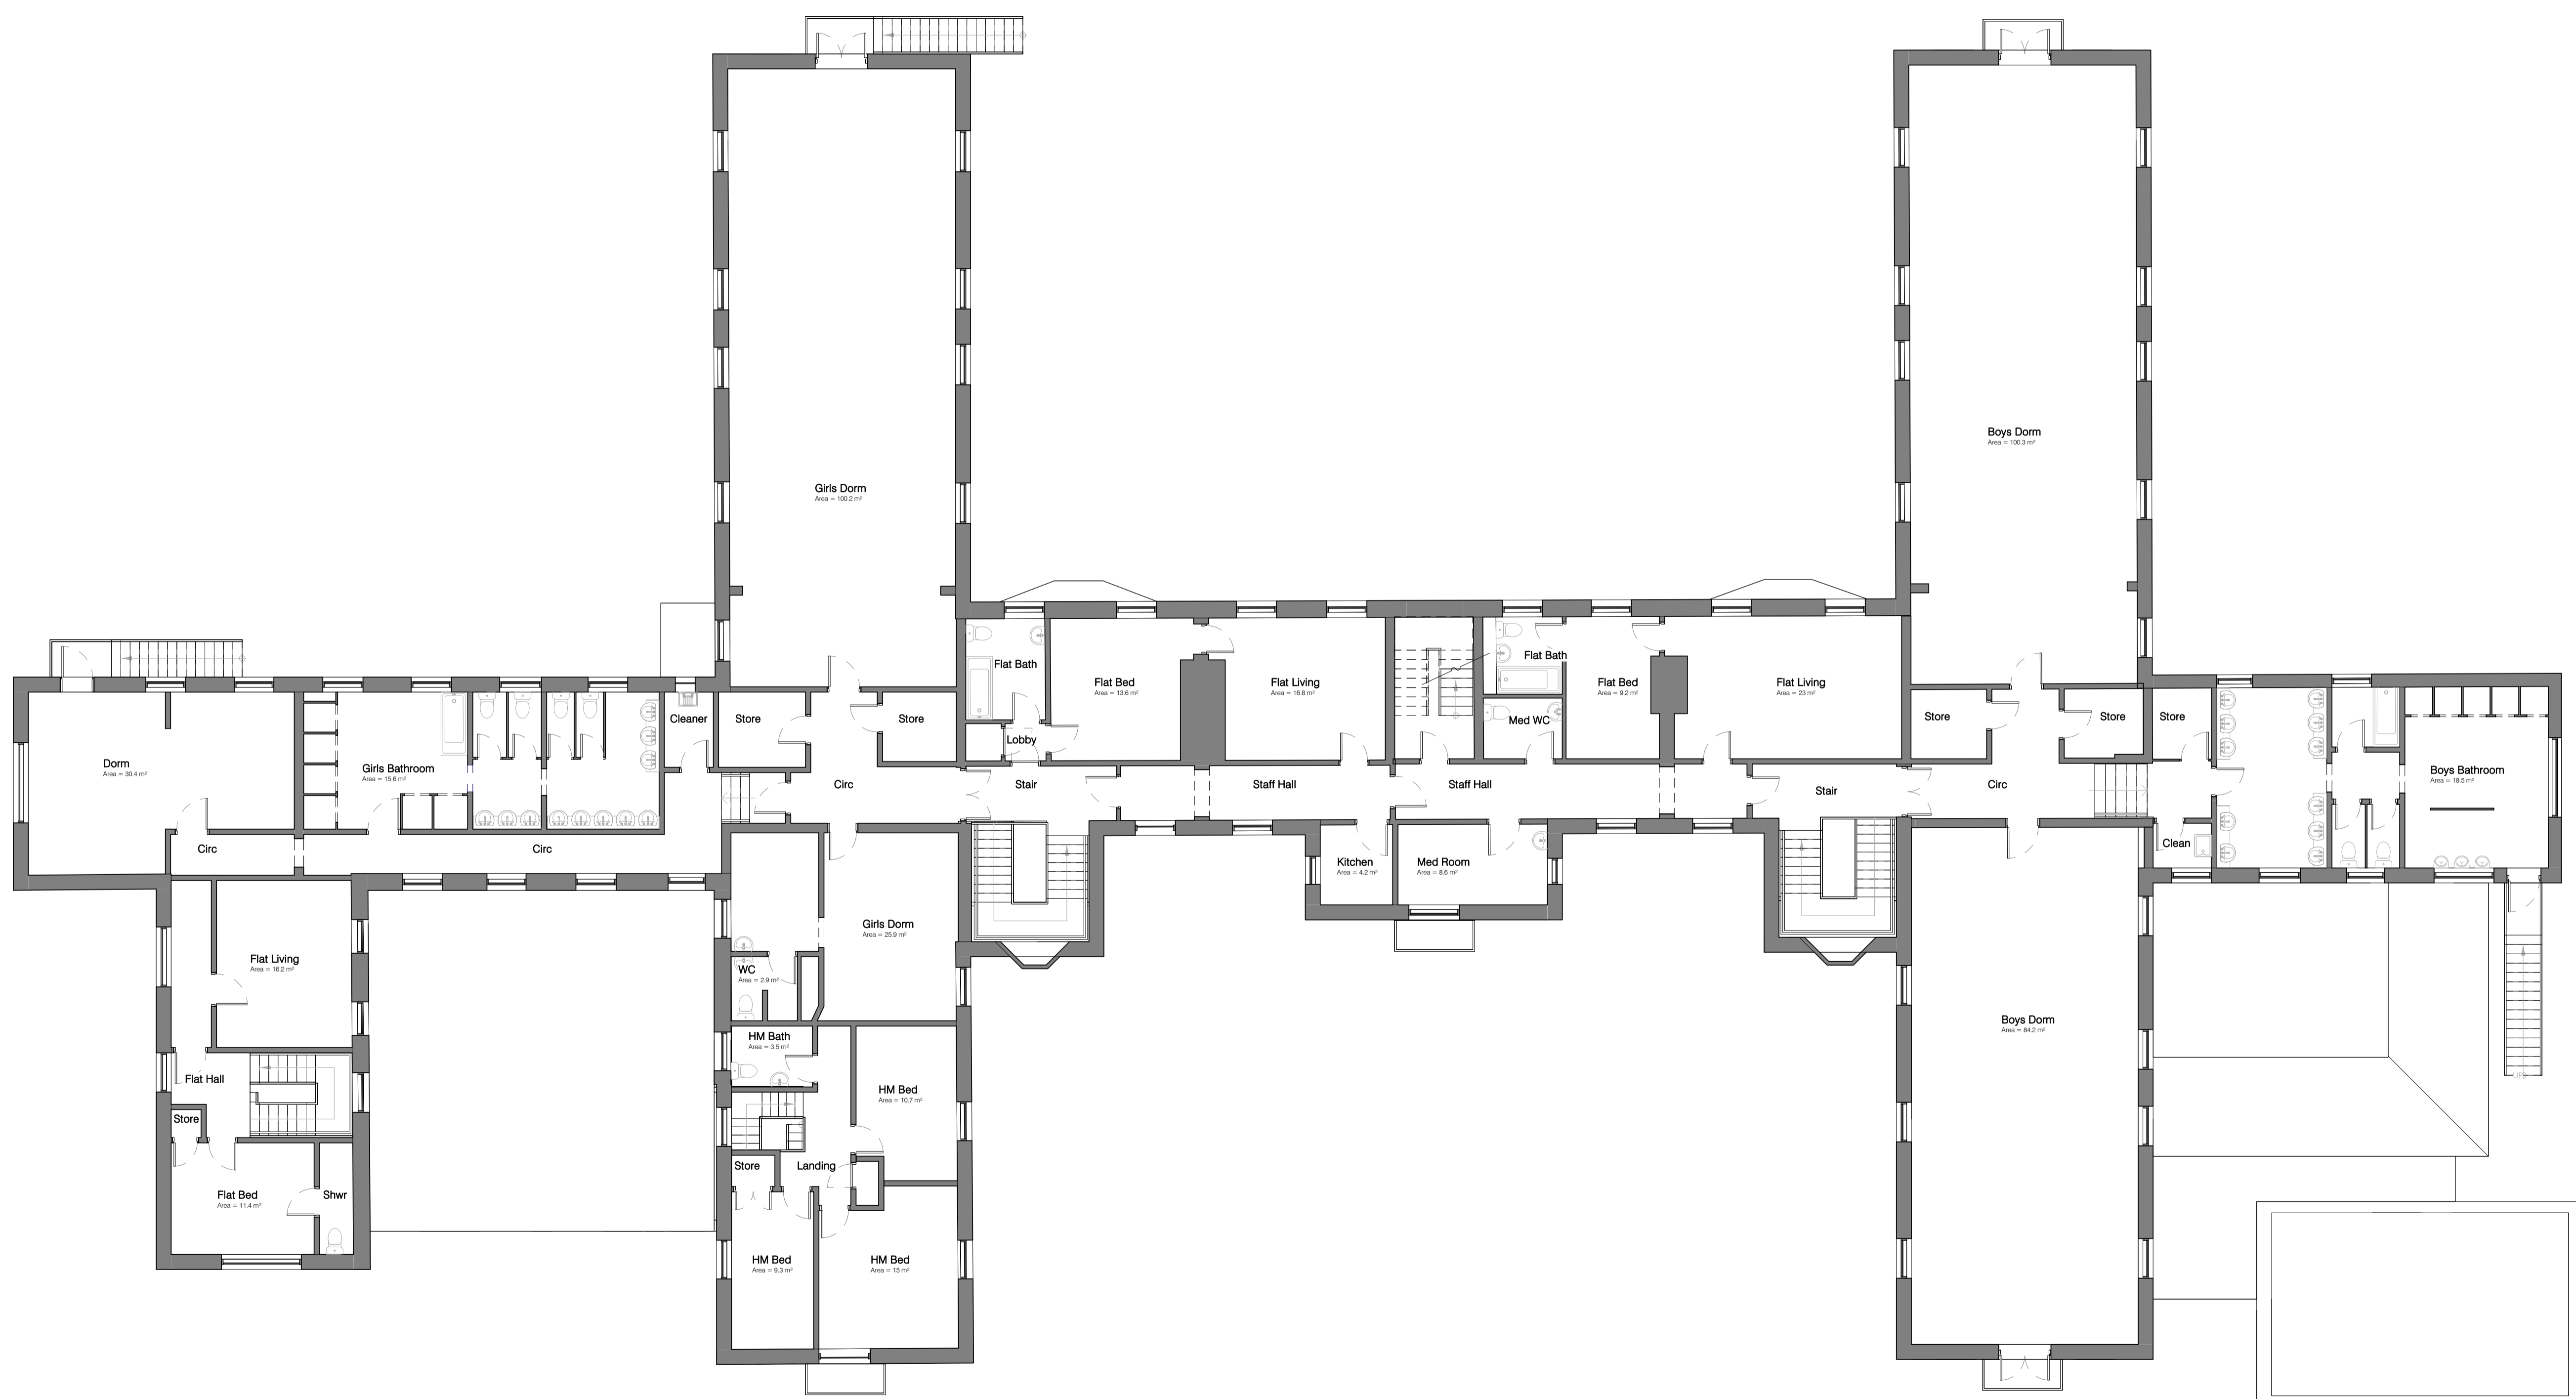

Existing Second Floor Plan  
 1:100

Existing First Floor Plan  
 1:100

P02	LBC application	28/03/2024
Rev.	Description	Date

Client & Project  
**Lord Wandsworth College**  
**Junior Boarding Refurbishment**

Document Title  
**Existing Plans - upper levels**

Project Stage	Purpose	Scale
RIBA 3	Planning	1:100 @A1

Document Reference	Revision	Status
Project-Originator-Zone-Level-Type-Role-Number		
2402-NVB-JB-ZZ-DR-A-01001	P02	S2