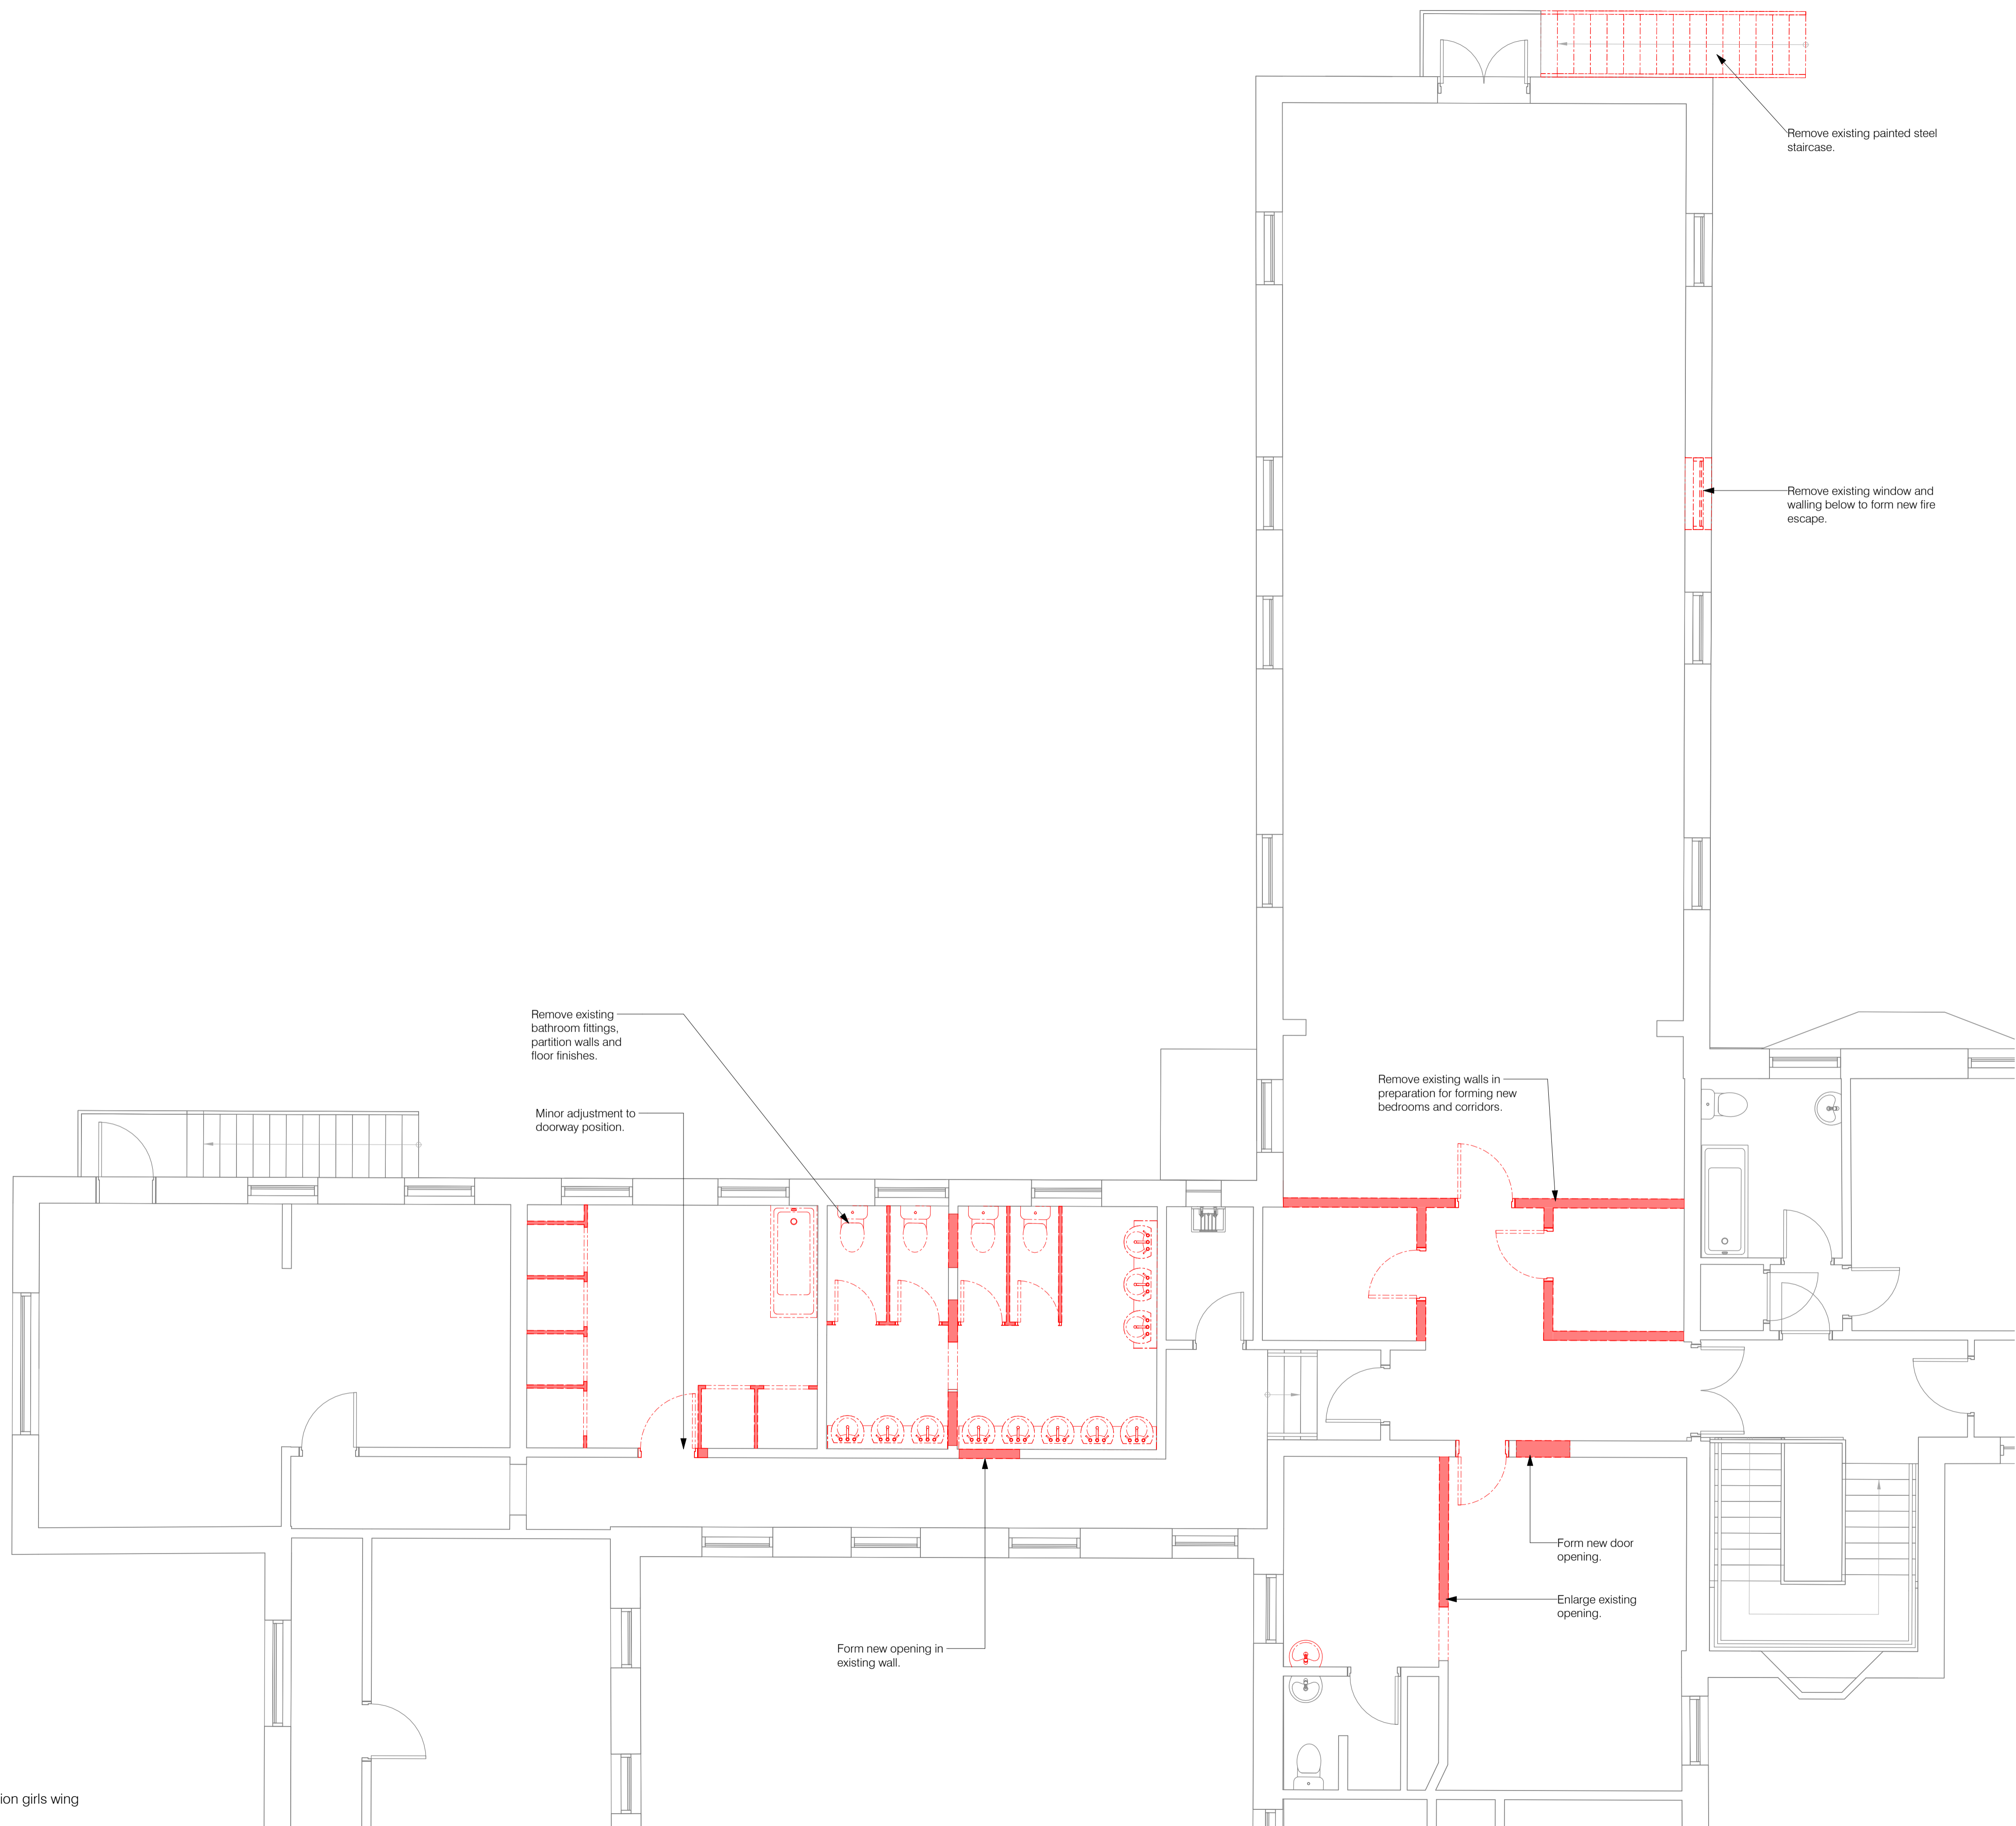

KEY PLAN

Level 1 Detailed demolition girls wing  
 1:50

P01	LBC application	28/03/2024
Rev.	Description	Date

Client & Project  
**Lord Wandsworth College  
 Junior Boarding Refurbishment**

Document Title  
**Level 01 Demolition Girls Wing**

Project Stage	Purpose	Scale
RIBA 3	Planning	1:50 @A1

Document Reference	Revision	Status
2402-NVB-JB-ZZ-DR-A-01100	P01	S2

NVB Project Ref. - 2402