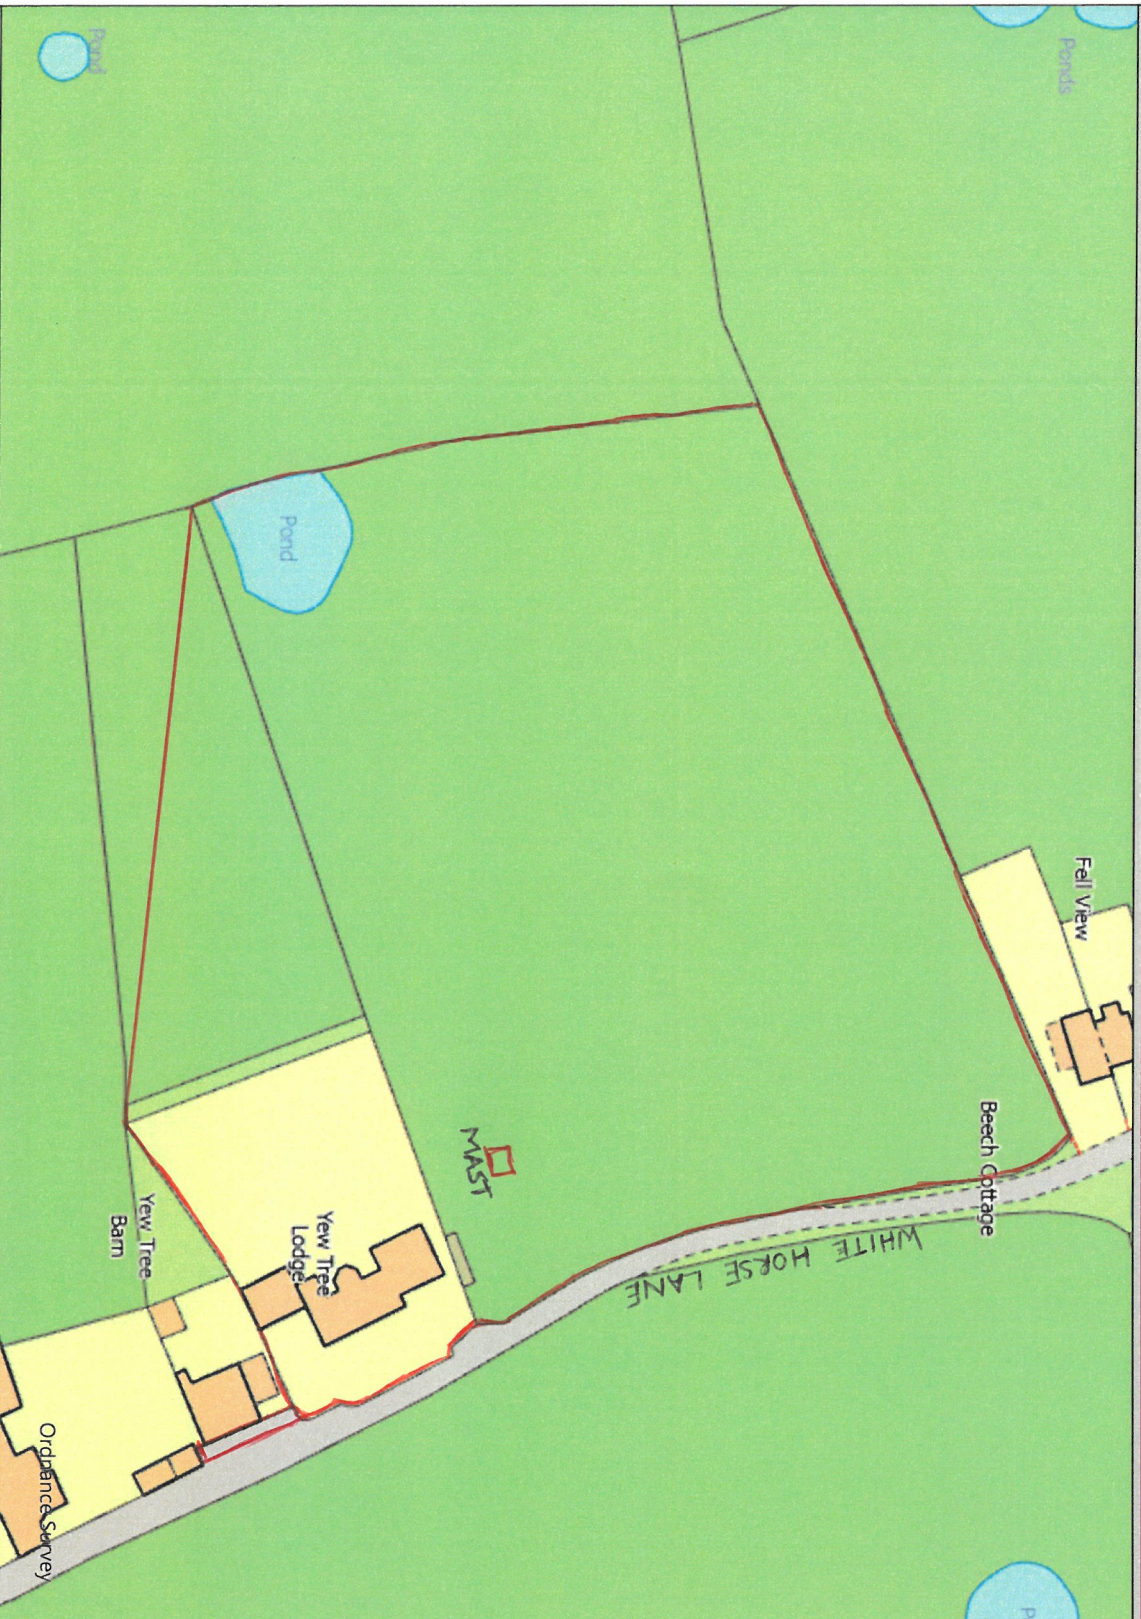

Lancashire Map

Author:

Date Created: 09/04/2024

Map Scale: 1:1,250
Map Centre: 350175E 437824N