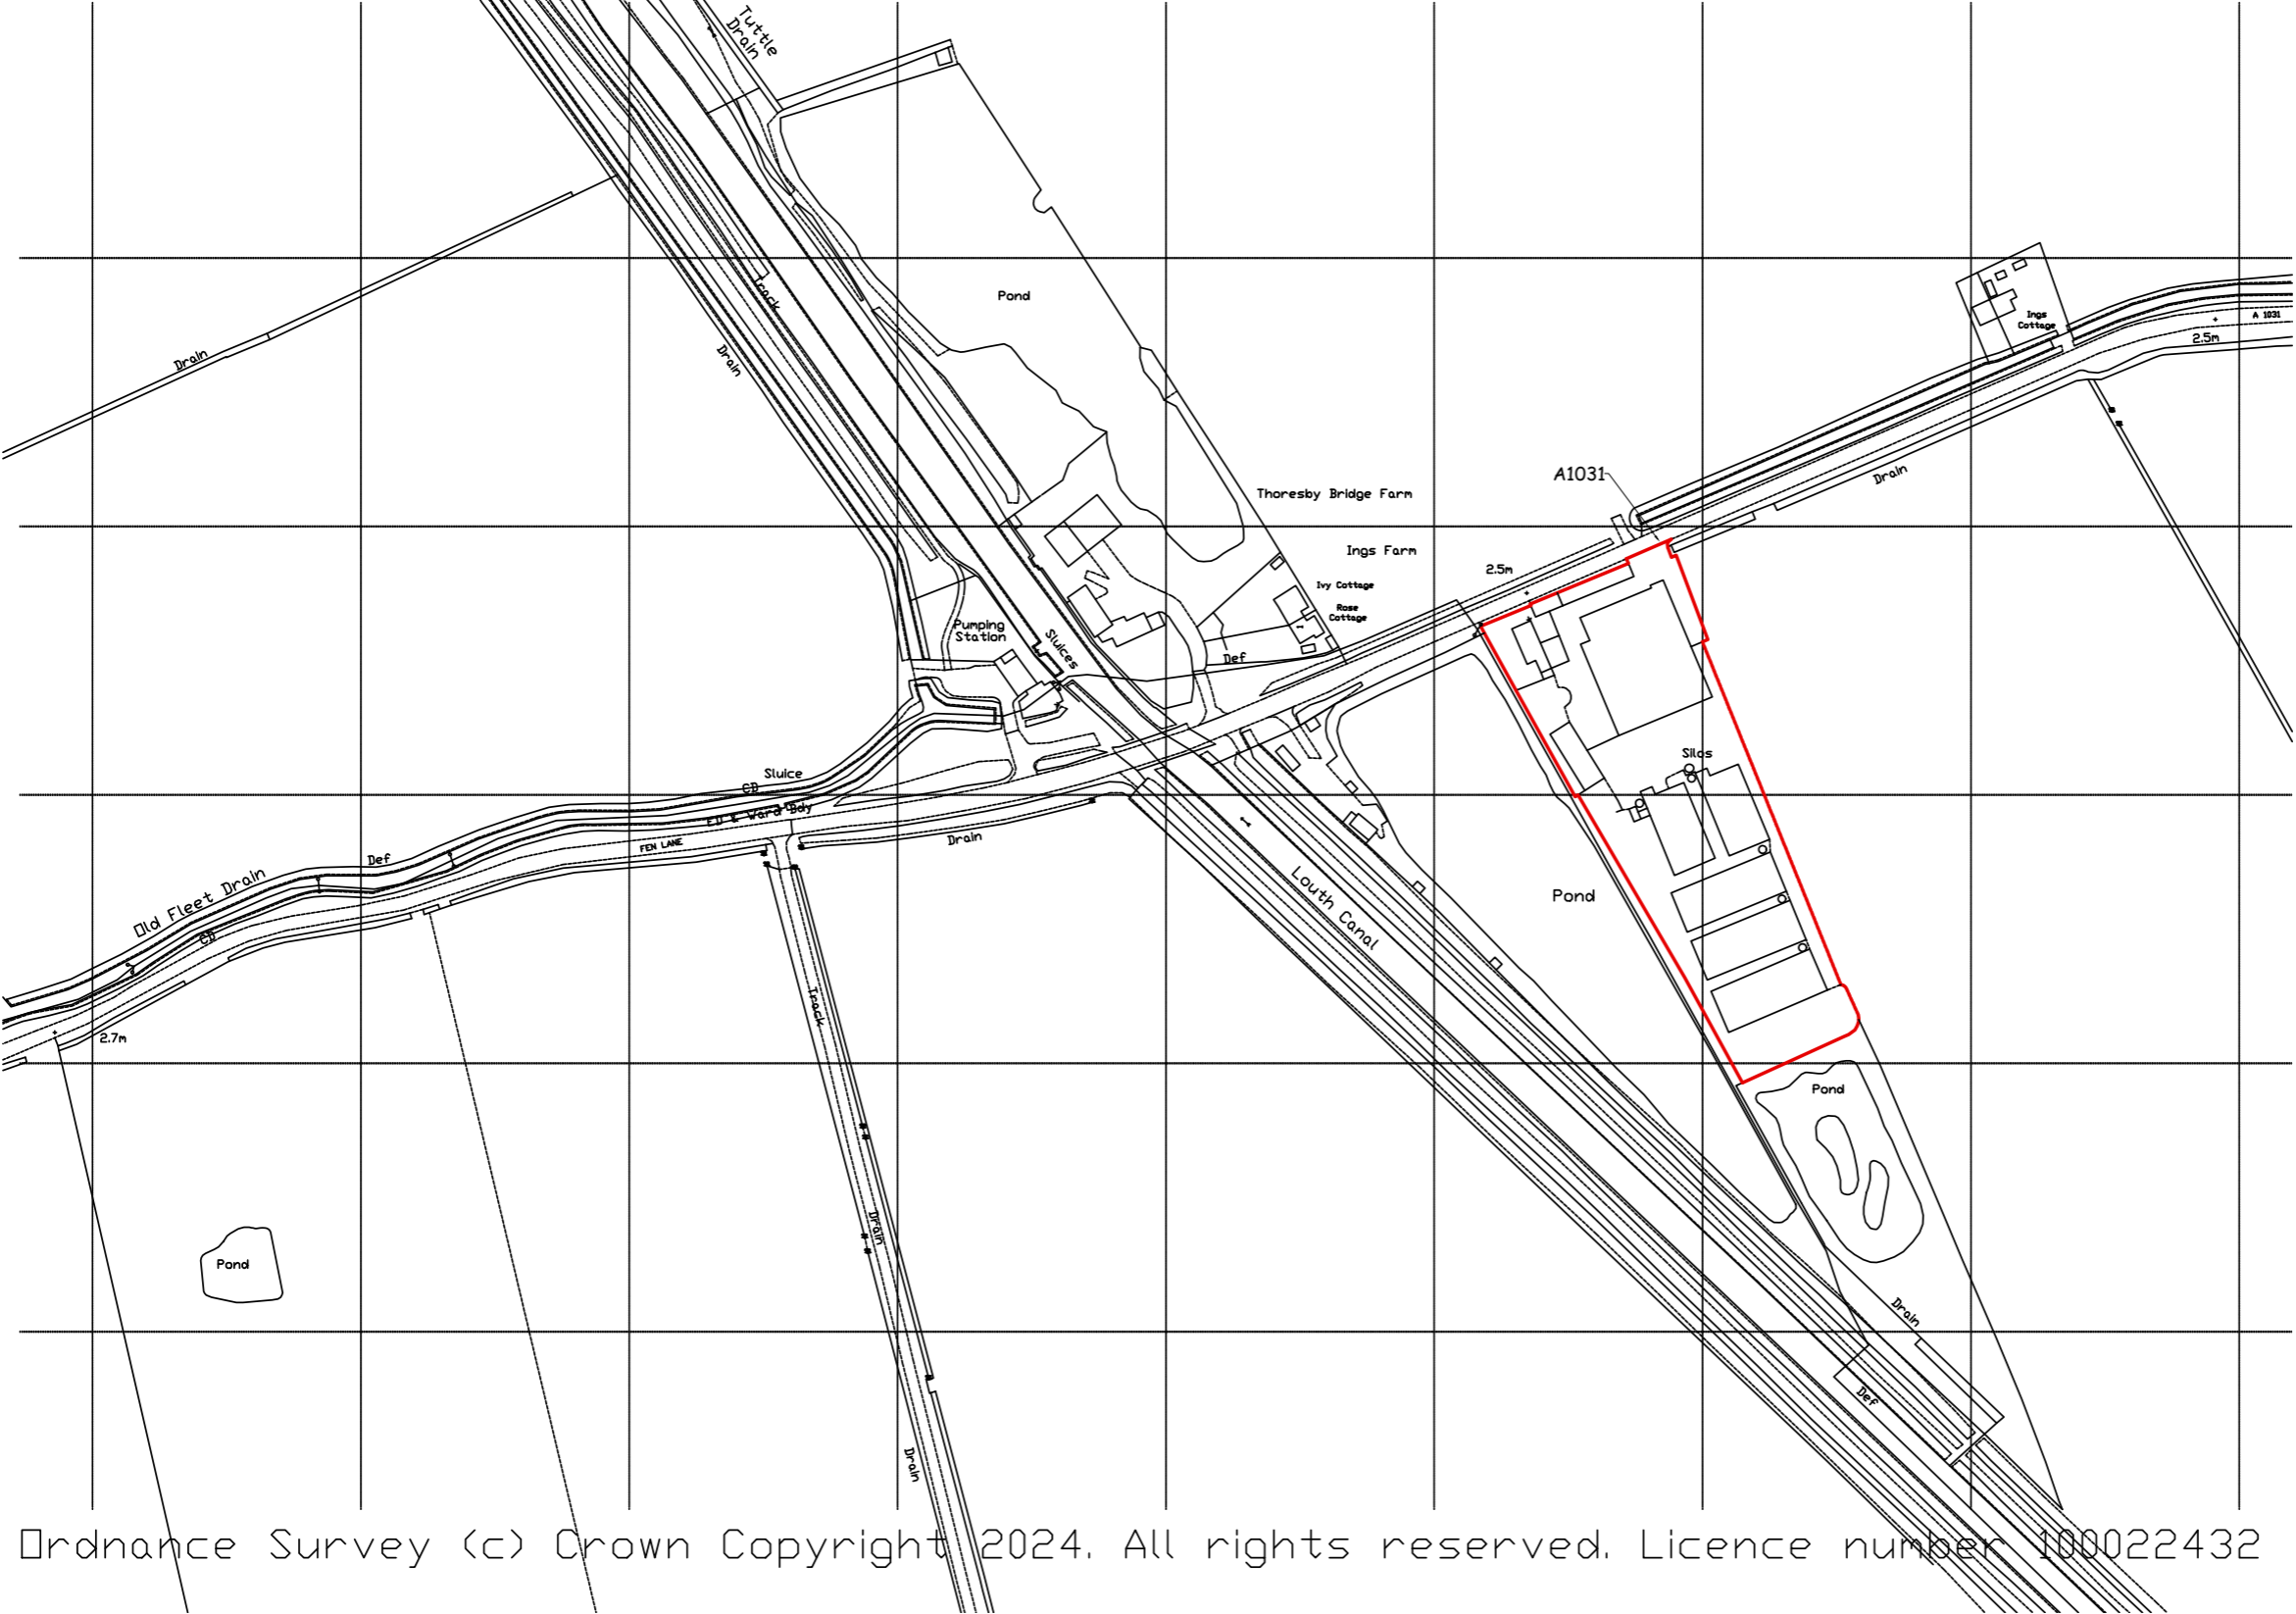

SCALE BAR 1:2500

IAN PICK ASSOCIATES LTD
Specialist Agricultural & Rural Planning Consultants

Station Farm Offices
Wansford Road
Nafferton
Driffield
East Yorkshire
YO25 8NJ

T : 01377 253363
E : mail@ianpick.co.uk
W : www.ianpickassociates.co.uk

CLIENT
Ivy Farm Ltd

JOB TITLE
Thoresby Bridge Farm, North
Cotes, DN31 5TY

DWG. TITLE
Location Plan A3

SCALE 1=2500 DRN IP

DWG. NUMBER
IP/CPL/02

DATE Mar 24 REV -

Ordnance Survey (c) Crown Copyright 2024. All rights reserved. Licence number 100022432